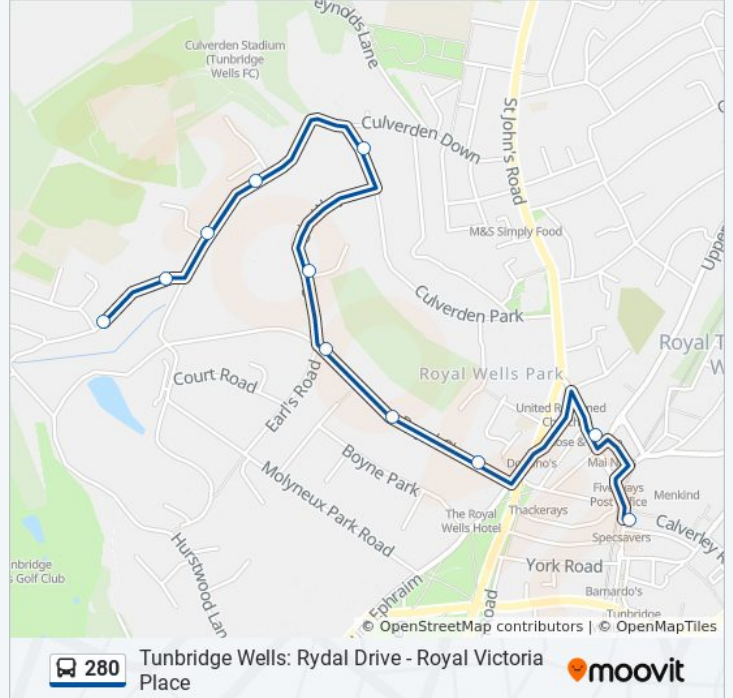

 280

Rydal Drive - Tunbridge Wells

Get The App

The 280 bus line (Rydal Drive - Tunbridge Wells) has 2 routes. For regular weekdays, their operation hours are:
(1) Tunbridge Wells: 08:48(2) Tunbridge Wells: 15:32
Use the Moovit App to find the closest 280 bus station near you and find out when is the next 280 bus arriving.

Direction: Tunbridge Wells

11 stops

[VIEW LINE SCHEDULE](#)

- Rydal Drive, Tunbridge Wells
- Rose Hill School, Tunbridge Wells
- Derwent Drive, Tunbridge Wells
- Huntleys Park, Tunbridge Wells
- Culverden Park, Tunbridge Wells
- Knightsbridge Close, Tunbridge Wells
- Connaught Way, Tunbridge Wells
- Royal Chase, Tunbridge Wells
- Mount Ephraim, Tunbridge Wells
- Grosvenor Road, Tunbridge Wells
- Royal Victoria Place, Tunbridge Wells

280 bus Time Schedule

Tunbridge Wells Route Timetable:

Sunday	Not Operational
Monday	08:48
Tuesday	08:48
Wednesday	08:48
Thursday	08:48
Friday	08:48
Saturday	Not Operational

280 bus Info

Direction: Tunbridge Wells

Stops: 11

Trip Duration: 11 min

Line Summary:

Direction: Tunbridge Wells

12 stops

[VIEW LINE SCHEDULE](#)

- Railway Station, Tunbridge Wells
- War Memorial, Tunbridge Wells
- Grosvenor Road, Tunbridge Wells
- Royal Wells Hotel, Tunbridge Wells
- Molyneux Park Road, Tunbridge Wells
- Earl's Road, Tunbridge Wells
- Court Road, Tunbridge Wells
- Rydal Drive, Tunbridge Wells
- Rose Hill School, Tunbridge Wells
- Derwent Drive, Tunbridge Wells
- Huntleys Park, Tunbridge Wells
- Bennett Memorial School, Tunbridge Wells