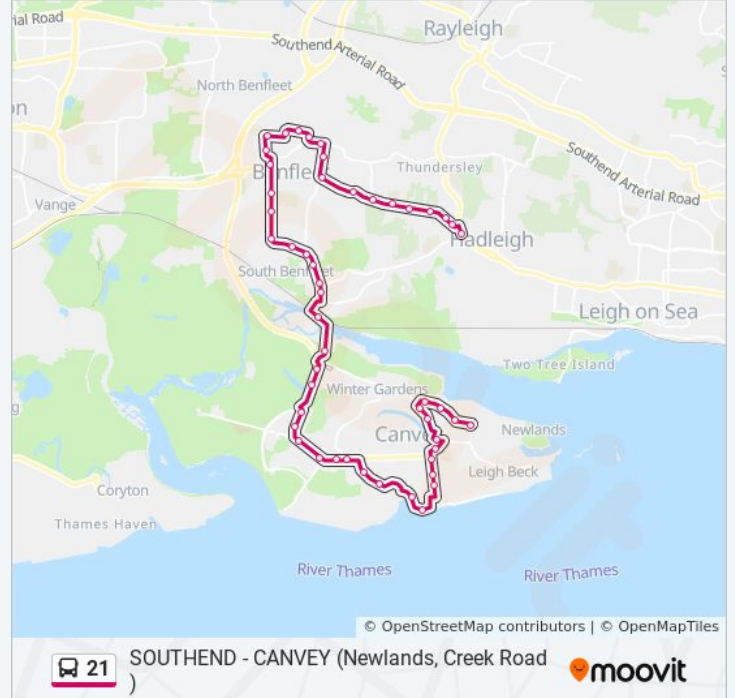

Shipwrights Drive North, South Benfleet

Cranbrook Avenue, South Benfleet

Victoria House Corner, Hadleigh

Bus Depot, Hadleigh

**Direction: Hadleigh**

64 stops

**21 bus Time Schedule**

Hadleigh Route Timetable: