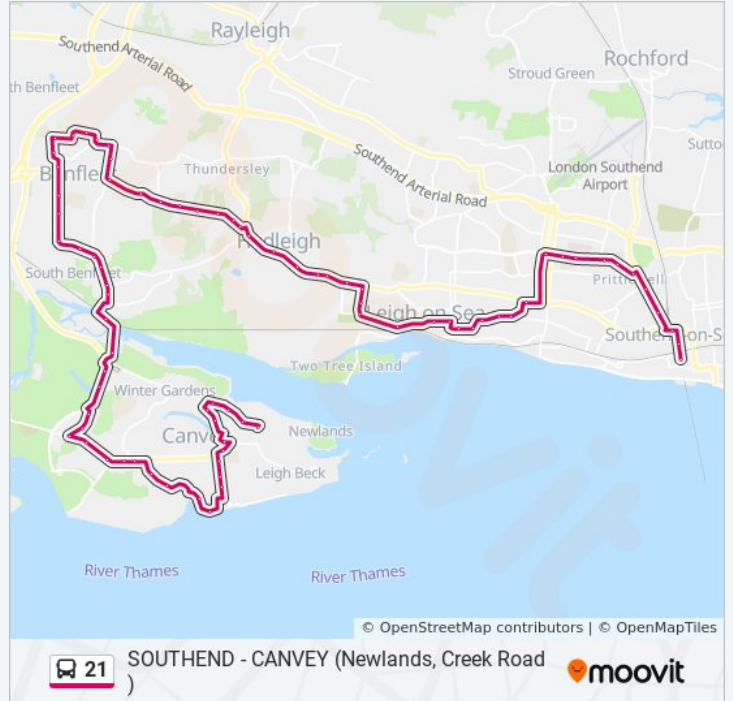

Mornington Road, Canvey

Market, Canvey

School, Canvey

Parkway, Canvey

Poplar Road, Canvey

Grafton Road, Canvey

Beachway, Canvey

Cleveland Road, Canvey

Jasmine Close, Canvey

Thames Road, Canvey

Hawkesbury Road, Canvey

Grassmere Road, Canvey

Edith Rd, Canvey Village

Charfleets, Canvey Village

Dyke Crescent, Canvey Village

Holland Avenue, Canvey Village

Russell Head, Canvey Village

Waterside Farm South, Canvey

Waterside Farm, Canvey

Railway Station, South Benfleet

St Mary's Church, South Benfleet

Hillside Road, South Benfleet

Boyce Green, South Benfleet

Kents Hill Road, South Benfleet

South View Road, South Benfleet

Cemetery Corner, South Benfleet

Limetree Avenue, South Benfleet

The Spinnakers, South Benfleet

Tarpots Corner, South Benfleet

Rushbottom Lane, Thundersley

Arundel Road, Thundersley

The Fairway, Thundersley

Eversley Road, Thundersley

21 bus Info

Direction: Southend-On-Sea

Stops: 78

Trip Duration: 76 min

Line Summary: