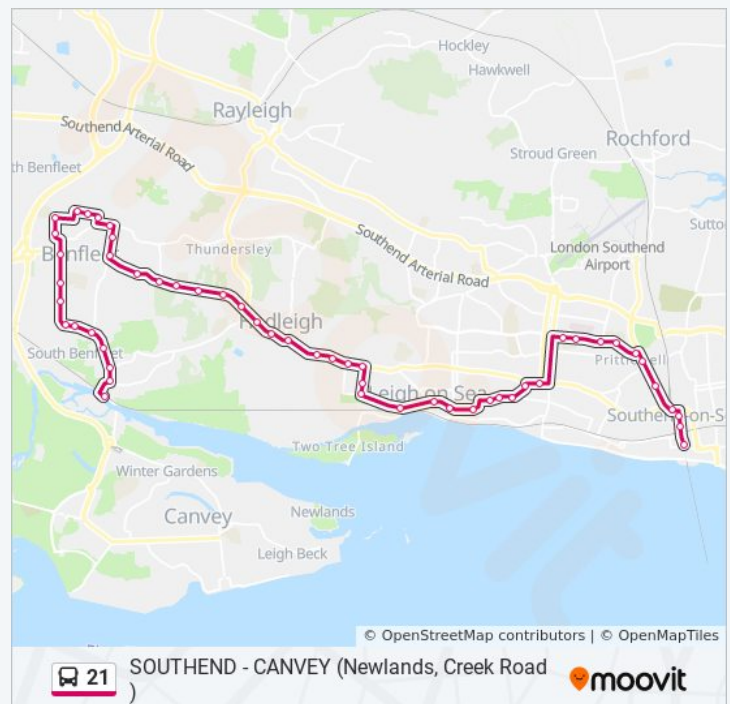

## 21 bus Info

**Direction:** South Benfleet

**Stops:** 53

**Trip Duration:** 60 min

**Line Summary:**

Victoria House Corner, Hadleigh

Shipwrights Drive North, South Benfleet

Warren Chase, South Benfleet