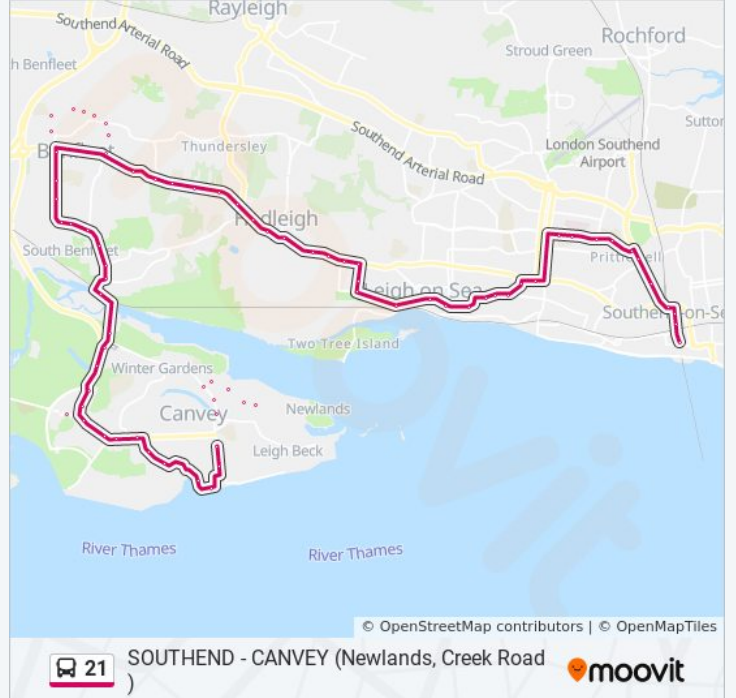

**21 bus Info**

**Direction:** Canvey

**Stops:** 111

**Trip Duration:** 132 min

**Line Summary:**

Maplin Way North, Bournes Green  
Brankscombe Walk, Bournes Green  
La Fitness, Bournes Green  
Bournes Green Roundabout, Bournes Green  
The Thorpe Bay School, Southchurch  
Southend High For Girls, Southchurch  
Arlington Road, Southchurch  
The White Horse Ph, Southchurch  
Surbiton Avenue, Southchurch  
Ilfracombe Avenue, Southchurch  
Sacred Heart Schools, Southchurch  
Southchurch Avenue Cnr, Southchurch  
Tyrrel Drive, Southchurch  
Whitegate Road, Southend-On-Sea  
Travel Centre, Southend-On-Sea  
Whitegate Road, Southend-On-Sea  
Chichester Road, Southend-On-Sea  
Victoria Station Interchange, Southend-On-Sea  
Civic Centre, Southend-On-Sea  
Blue Boar, Prittlewell  
Priory Park, Prittlewell  
Gainsborough Drive, Prittlewell  
Highfield Gardens, Prittlewell  
Southend Hospital South, Prittlewell  
Prittlewell School, Prittlewell  
Chalkwell Park, Chalkwell  
Chalkwell Schools, Leigh-On-Sea  
Kings Road, Leigh-On-Sea  
Woodfield Road, Leigh-On-Sea  
Leigh Cliff Road, Leigh-On-Sea  
Redcliff Drive, Leigh-On-Sea  
Leigh Church, Leigh-On-Sea  
Belton Way East, Leigh-On-Sea

Leigh-On-Sea Railway Station, Leigh-On-Sea

Marine Parade, Leigh-On-Sea

Western Road, Leigh-On-Sea

Thames Drive, Leigh-On-Sea

Tattersall Gardens, Leigh-On-Sea

Woodfield Road, Hadleigh

Broughton Road, Hadleigh