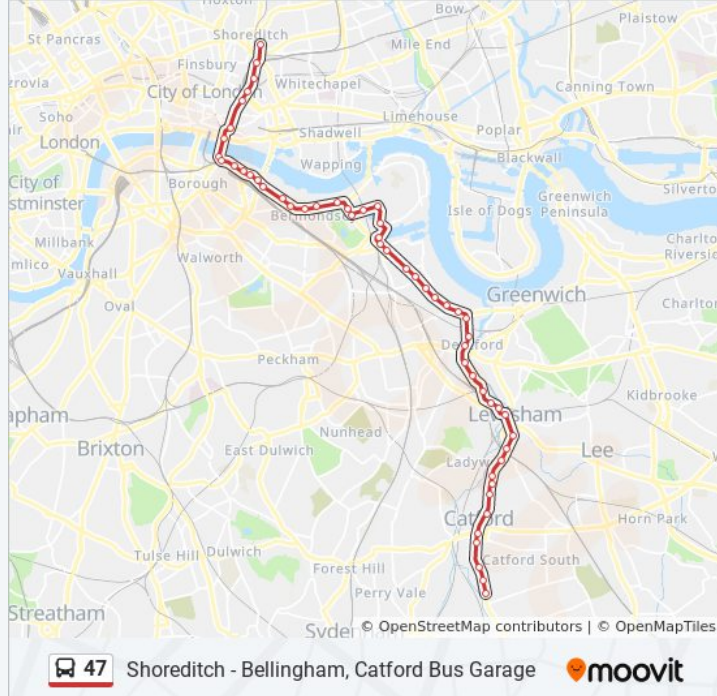

Deptford Church Street / Creek Road (J)

Wavelengths (L)

Deptford Bridge (N)

Friendly Street (R)

Cranbrook Road (SV)

Elverson Road (EB)

Jerrard Street (ST)

Loampit Vale

Lewisham Station (B)

Lewisham Centre (W)

Morley Road (Z)

Lewisham Fire Station (HN)

Lewisham Park (HP)

Lewisham Hospital (HR)

Mount Pleasant Road (HS)

Rosenthal Road (G)

## Direction: Shoreditch

52 stops

[VIEW LINE SCHEDULE](#)

Newquay Road (BC)  
Bargery Road  
Bromley Road / Lewisham Town Hall (W)  
The Catford Centre (A)  
Rosenthal Road (B)  
Mount Pleasant Road (HF)  
Lewisham Hospital (HH)  
Lewisham Park (HJ)  
Lewisham Fire Station (HL)  
Lewisham Centre (U)  
Lewisham Police Station (R)  
Lewisham Station (H)  
Lewisham Station / Loampit Vale (F)  
Thurston Road / Jerrard Street  
Elverson Road (EA)  
Cranbrook Road (SX)  
Friendly Street (Q)  
Deptford Bridge (P)  
Wavelengths (M)  
Creek Road (K)  
Deptford High Street (A)  
Abinger Grove (N)  
Deptford Fire Station (P)  
Deptford Park School (Q)  
Bestwood Street (N)  
Bush Road (N)  
Surrey Quays Station (S)  
Surrey Quays Shopping Centre (J)  
Surrey Quays Leisure Park (F)

Southwark Park (C)

Drummond Road (B)

Bermondsey Station (A)

St James's Road (C)

Jamaica Road / Abbey Street (D)

Dockhead (E)

Tanner Street (A)

Tower Bridge Police Station (T)