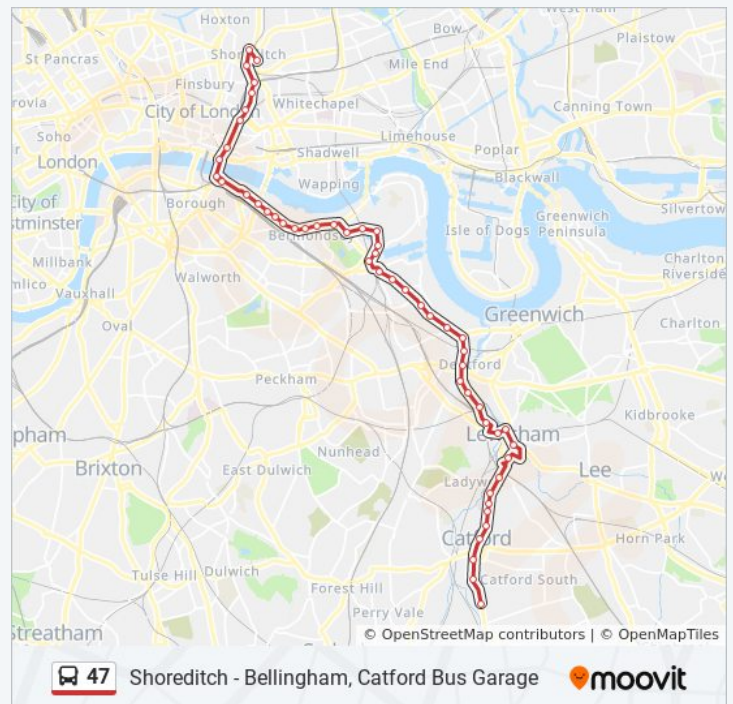

## Direction: Shoreditch

52 stops

[VIEW LINE SCHEDULE](#)

Newquay Road (BC)  
Bargery Road  
Bromley Road / Lewisham Town Hall (W)  
The Catford Centre (A)  
Rosenthal Road (B)  
Mount Pleasant Road (HF)  
Lewisham Hospital (HH)  
Lewisham Park (HJ)  
Lewisham Fire Station (HL)  
Lewisham Centre (U)  
Lewisham Police Station (R)  
Lewisham Station (H)  
Lewisham Station / Loampit Vale (F)  
Thurston Road / Jerrard Street  
Elverson Road (EA)  
Cranbrook Road (SX)  
Friendly Street (Q)  
Deptford Bridge (P)  
Wavelengths (M)  
Creek Road (K)  
Deptford High Street (A)  
Abinger Grove (N)  
Deptford Fire Station (P)  
Deptford Park School (Q)  
Bestwood Street (N)  
Bush Road (N)  
Surrey Quays Station (S)  
Surrey Quays Shopping Centre (J)  
Surrey Quays Leisure Park (F)

## 47 bus Time Schedule

Shoreditch Route Timetable:

Sunday	24 hours
Monday	24 hours
Tuesday	24 hours
Wednesday	24 hours
Thursday	24 hours
Friday	24 hours
Saturday	24 hours

## 47 bus Info

**Direction:** Shoreditch

**Stops:** 52

**Trip Duration:** 76 min

**Line Summary:**

Canada Street (U)

Canada Water Bus Station (B1)

Neptune Street / St Olaves Estate (R)

Southwark Park (C)

Drummond Road (B)

Bermondsey Station (A)

St James's Road (C)

Jamaica Road / Abbey Street (D)

Dockhead (E)

Tanner Street (A)

Tower Bridge Police Station (T)