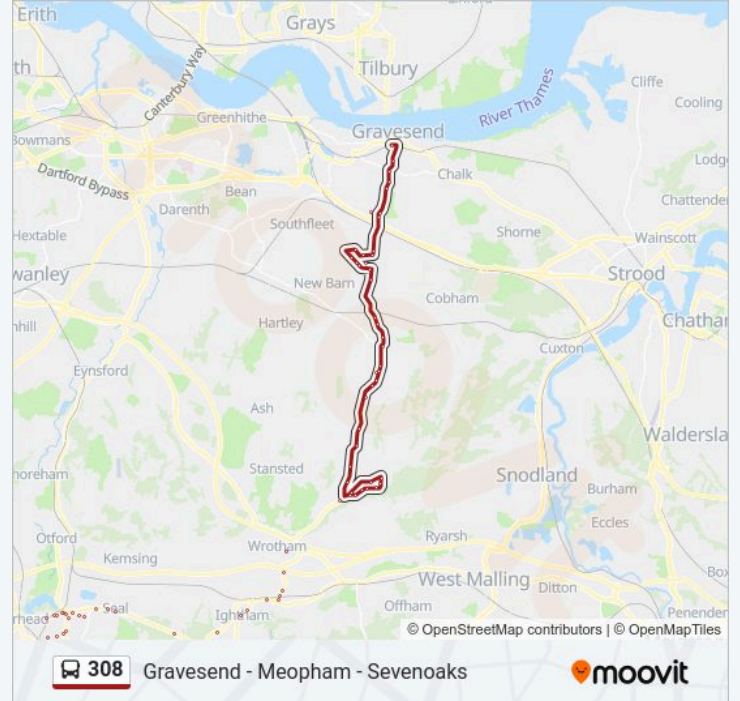

The Crown, Seal

Seal Chart Crossroads, Ightham Common

Crown Point, Ightham Common

Seven Wents, Ightham Common

Spring Lane, Ightham Common

The George And Dragon, Ightham

Walker Place, Ightham

Sevenoaks Road, Borough Green

High Street, Borough Green

Railway Station, Borough Green

The Avenue, Borough Green

School, Wrotham

The Bull, Wrotham

Vigo Hill, Vigo Village

Trosley Country Park, Vigo Village

The Paddock, Vigo Village

The Gallops, Vigo Village

Croftside, Vigo Village

Churchside, Vigo Village

Erskine Road, Vigo Village

Fern Down, Vigo Village

Timber Bank, Vigo Village

Trosley Country Park, Vigo Village

Oak Farm Lane, Vigo Village

Newlands Lane, Culverstone Green

School, Culverstone Green

Ridley Turning, Culverstone Green

Steele's Lane, Meopham Green

War Memorial, Meopham Green

Millers Walk, Meopham Green

Secondary School, Meopham

The George, Meopham