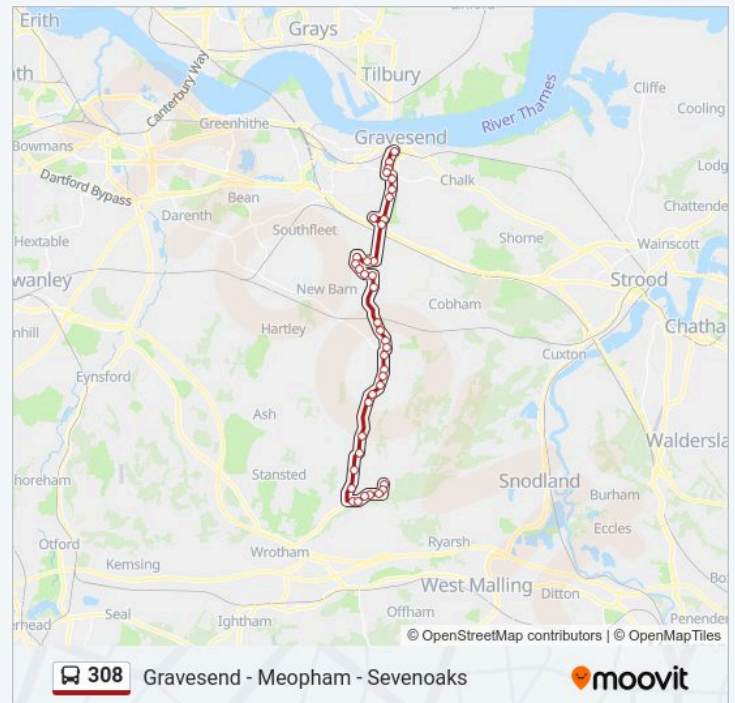

 308

Gravesend - Meopham - Sevenoaks

Get The App

The 308 bus line (Gravesend - Meopham - Sevenoaks) has 3 routes. For regular weekdays, their operation hours are: (1) Gravesend: 09:15 - 18:19(2) Sevenoaks: 06:49 - 14:00(3) Vigo Village: 16:40 - 17:40
Use the Moovit App to find the closest 308 bus station near you and find out when is the next 308 bus arriving.

308 bus Info

Direction: Gravesend

Stops: 74

Trip Duration: 41 min

Line Summary:

The Crown, Seal

Seal Chart Crossroads, Ightham Common

Crown Point, Ightham Common

308 bus Time Schedule

Vigo Village Route Timetable:

Sunday	Not Operational
Monday	16:40 - 17:40
Tuesday	16:40 - 17:40
Wednesday	16:40 - 17:40
Thursday	16:40 - 17:40
Friday	16:40 - 17:40
Saturday	09:10 - 17:40

308 bus Info

Direction: Vigo Village

Stops: 39

Trip Duration: 39 min

Line Summary:

School, Culverstone Green

Newlands Lane, Culverstone Green

Oak Farm Lane, Vigo Village