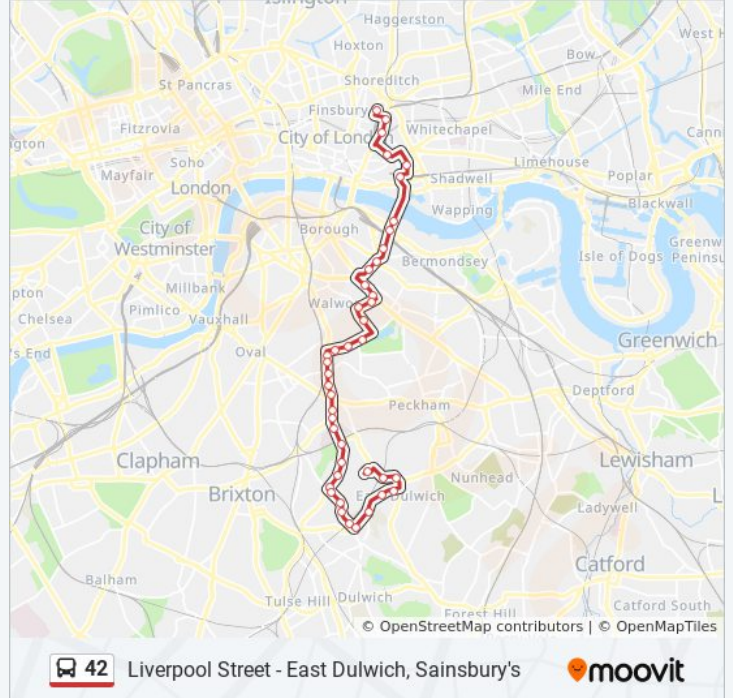

Deepdene Road (M)

Casino Avenue (E)

Sunray Avenue

Elmwood Road / the Charter School (E)

North Dulwich Station (VB)

Townley Road (VC)

Tessa Jowell Health Centre (T)

Derwent Grove (U)

East Dulwich Station (E)

Ondine Road (F)

Derwent Grove (B)

Tessa Jowell Health Centre (C)

Townley Road (VE)

Dulwich Village (VF)

North Dulwich Station (VA)

Elmwood Road / the Charter School (W)

Casino Avenue (W)

Herne Hill (W)

Herne Hill Road (N)

Deepdene Road (N)

**42 bus Time Schedule**

Liverpool Street Route Timetable:

Sunday	6:45 AM - 10:45 PM
Monday	4:45 AM - 11:25 PM
Tuesday	4:45 AM - 11:25 PM
Wednesday	4:45 AM - 11:25 PM
Thursday	4:45 AM - 11:25 PM
Friday	4:45 AM - 11:25 PM
Saturday	4:45 AM - 11:25 PM

**42 bus Info**

**Direction:** Liverpool Street

**Stops:** 40

**Trip Duration:** 57 min

**Line Summary:**

Blanchdowne (P)  
Champion Hill (Q)  
King's College Hospital (R)  
Coldharbour Lane (W)  
Denmark Hill / Camberwell Green (R)  
Camberwell Green (E)  
Medlar Street (C)  
Wyndham Road (U)  
Bowyer Place (Z)  
Camberwell Road / Albany Road (X)  
Albany Road / Camberwell Road (P)  
Albany Road / Wells Way (O)  
Alsace Road (A)  
East Street / Thurlow Street (D)  
Congreve Street (E)  
Old Kent Road / East Street (F)  
Bricklayer's Arms (BP)  
Bricklayer's Arms / Tower Bridge Road (BH)  
Grange Road / Caledonian Market (L)  
Abbey Street (M)  
Druid Street (E)  
Tower Bridge (L)  
Tower Gateway Station (TC)  
Mansell Street (S)  
Duke's Place (A)  
Liverpool Street Station (E)  
Appold Street