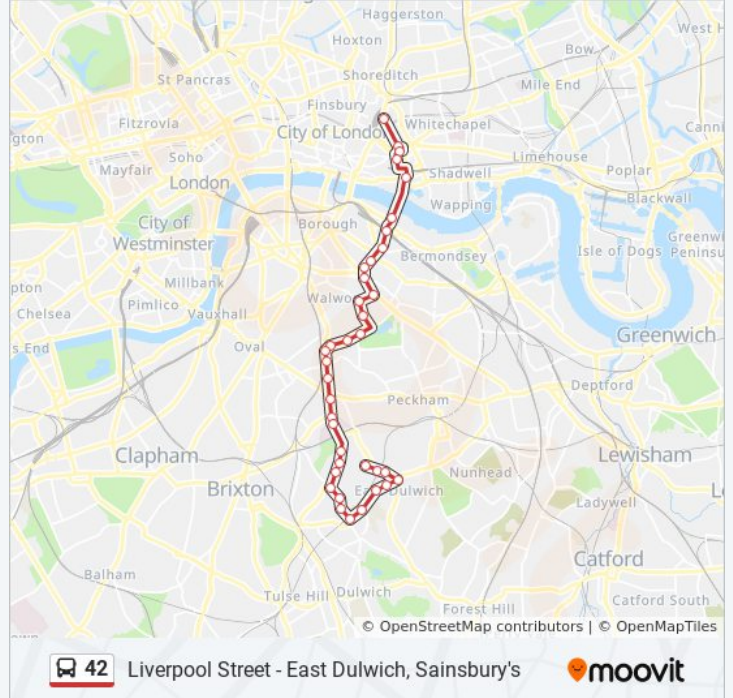

Deepdene Road (M)

Casino Avenue (E)

Sunray Avenue

Elmwood Road / the Charter School (E)

North Dulwich Station (VB)

Townley Road (VC)

Tessa Jowell Health Centre (T)

Derwent Grove (U)

Goose Green (J)

Elsie Road (A)

East Dulwich Station (D)

East Dulwich Sainsbury's (N)

**Direction: Liverpool Street**

40 stops

[VIEW LINE SCHEDULE](#)

East Dulwich Sainsbury's (N)

Casino Avenue (W)

Herne Hill (W)

Herne Hill Road (N)

Deepdene Road (N)

**42 bus Time Schedule**

Liverpool Street Route Timetable:

Sunday	6:45 AM - 10:45 PM
Monday	4:45 AM - 11:25 PM
Tuesday	4:45 AM - 11:25 PM
Wednesday	4:45 AM - 11:25 PM
Thursday	4:45 AM - 11:25 PM
Friday	4:45 AM - 11:25 PM
Saturday	4:45 AM - 11:25 PM

**42 bus Info**

**Direction:** Liverpool Street

**Stops:** 40

**Trip Duration:** 57 min

**Line Summary:**

Blanchdowne (P)  
Champion Hill (Q)  
King's College Hospital (R)  
Coldharbour Lane (W)  
Denmark Hill / Camberwell Green (R)  
Camberwell Green (E)  
Medlar Street (C)  
Wyndham Road (U)  
Bowyer Place (Z)  
Camberwell Road / Albany Road (X)  
Albany Road / Camberwell Road (P)  
Albany Road / Wells Way (O)  
Alsace Road (A)  
East Street / Thurlow Street (D)  
Congreve Street (E)  
Old Kent Road / East Street (F)  
Bricklayer's Arms (BP)  
Bricklayer's Arms / Tower Bridge Road (BH)  
Grange Road / Caledonian Market (L)  
Abbey Street (M)  
Druid Street (E)  
Tower Bridge (L)  
Tower Gateway Station (TC)  
Mansell Street (S)  
Duke's Place (A)  
Liverpool Street Station (E)  
Appold Street