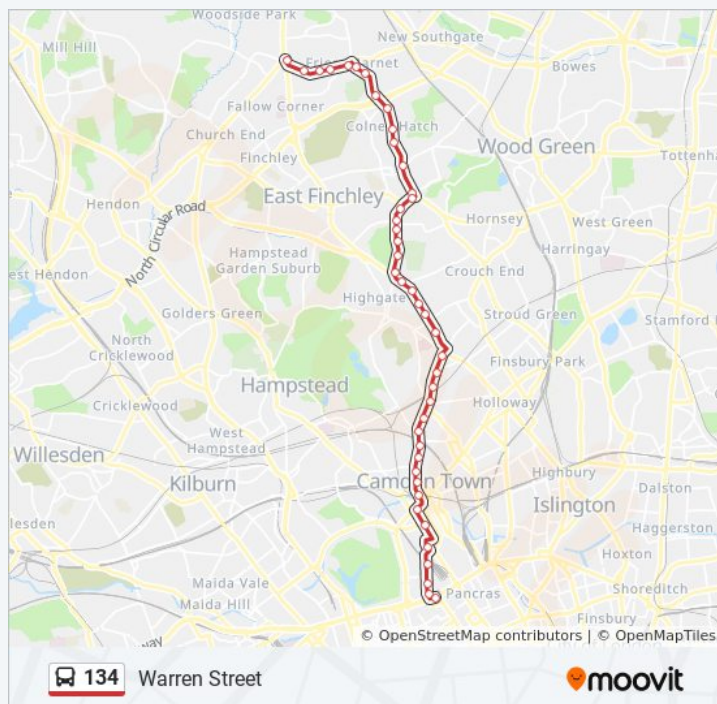

Direction: North Finchley

45 stops

[VIEW LINE SCHEDULE](#)

University College Hospital / Euston Rd (Y)

Warren Street Station (X)

Hampstead Road / Drummond Street (T)

Robert Street (J)

Mornington Crescent Station (A)

Direction: North Finchley

Stops: 45

Trip Duration: 57 min

Line Summary:

Wood Lane / Highgate Station (E)

Highgate Wood (D)

Onslow Gardens (C)

Cranley Gardens (N)

Churchfield Avenue (G)

North Finchley High Road (H)

Tally Ho Corner (Z2)

Direction: Warren Street

42 stops

[VIEW LINE SCHEDULE](#)

North Finchley Bus Station (E)

Grove Road (F)

Mornington Crescent Station (C)

134 bus Info

Direction: Warren Street

Stops: 42

Trip Duration: 52 min

Line Summary:

Silverdale (W)

Euston Road (U)