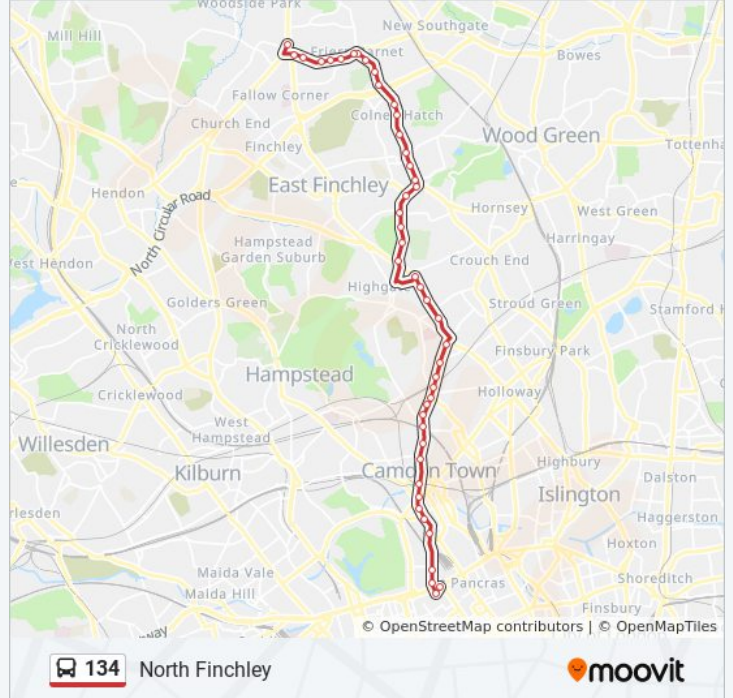

Direction: North Finchley

45 stops

[VIEW LINE SCHEDULE](#)

University College Hospital / Euston Rd (Y)

Warren Street Station (X)

Hampstead Road / Drummond Street (T)

Robert Street (J)

Mornington Crescent Station (A)

Direction: North Finchley

Stops: 45

Trip Duration: 57 min

Line Summary:

Wood Lane / Highgate Station (E)

Highgate Wood (D)

Onslow Gardens (C)

Cranley Gardens (N)

Churchfield Avenue (G)

North Finchley High Road (H)

Tally Ho Corner (Z2)

Direction: Warren Street

42 stops

[VIEW LINE SCHEDULE](#)

North Finchley Bus Station (E)

Grove Road (F)