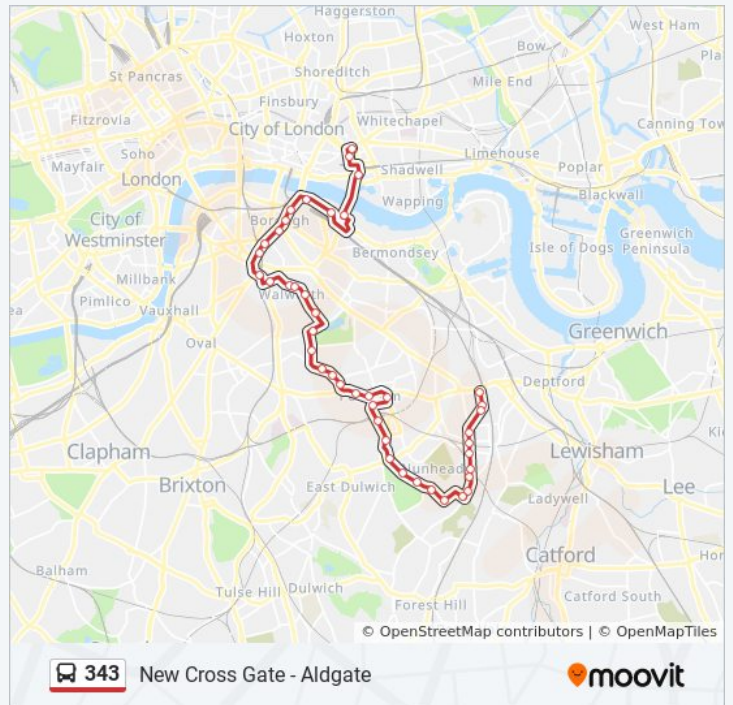

Nigel Road (EA)

Peckham Rye / Nunhead Lane (EC)

Solomon's Passage (EF)

Rye Hill Park (EH)

Stuart Road (EJ)

Surrey Road (E)

Merttins Road

St Norbert Road (N)

Turnham Road (N)

Brockill Crescent (BN)

St Asaph Road (BL)

Avignon Road / Drakefell Road (BK)

Kitto Road (N)

Arbuthnot Road (N)

Ommaney Road (N)

New Cross / Jerningham Road (N)