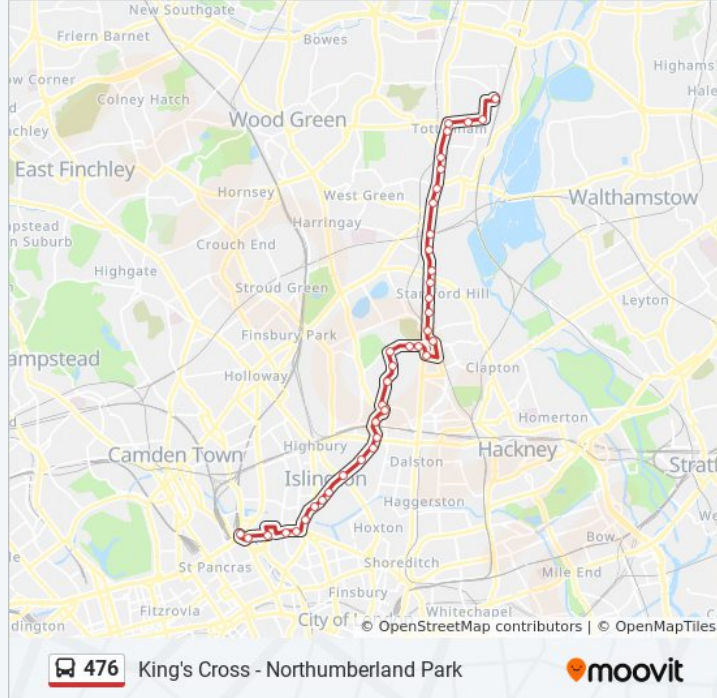

### 476 bus Info

**Direction:** King's Cross

**Stops:** 40

**Trip Duration:** 54 min

**Line Summary:**

Barbauld Road (S)

Clissold Crescent (NA)

Green Lanes (NB)

Islington Green (D)

Angel Station (F)

Pentonville Road / Baron Street (R)

Penton Street / Chapel Market (PN)

Penton Rise (PM)

King's Cross / Caledonian Road (X)

King's Cross Station / York Way (G)

**Direction: Northumberland Park**

42 stops

[VIEW LINE SCHEDULE](#)

Wharfdale Road / London Canal Museum (J)

King's Cross Station / Pentonville Road (H)

King's Cross Road (K)

Penton Rise (PG)

Penton Street (PK)

Baron Street / Chapel Market (T)