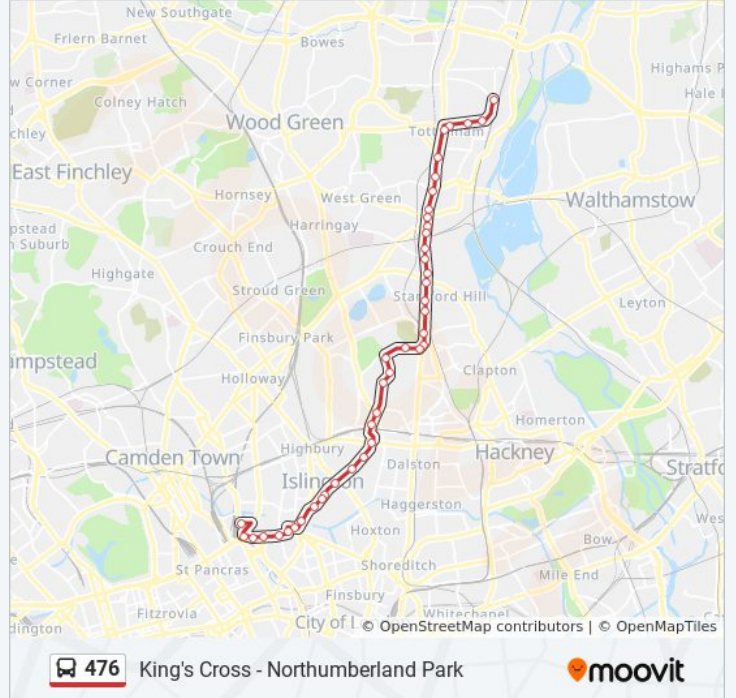

### 476 bus Info

**Direction:** King's Cross

**Stops:** 40

**Trip Duration:** 54 min

**Line Summary:**

Barbauld Road (S)

Clissold Crescent (NA)

Green Lanes (NB)

White Lion Street (U)

Angel Station (X)

Islington Green (C)

Packington Street (K)

Cross Street (EA)

**476 bus Time Schedule**

Northumberland Park Route Timetable:

Sunday	12:10 AM - 10:58 PM
Monday	12:10 AM - 11:58 PM
Tuesday	12:10 AM - 11:58 PM
Wednesday	12:10 AM - 11:58 PM
Thursday	12:10 AM - 11:58 PM
Friday	12:10 AM - 11:58 PM
Saturday	12:10 AM - 11:58 PM

**476 bus Info**

**Direction:** Northumberland Park

**Stops:** 42

**Trip Duration:** 52 min

**Line Summary:**

Essex Road Station (EB)  
Northchurch Road (EE)  
Ockendon Road (EF)  
Newington Green Road / Balls Pond Road (CJ)  
Beresford Road (CK)  
Newington Green (NK)  
Clissold Crescent (NS)  
Barbould Road (N)  
Stoke Newington Town Hall  
Abney Park (E)  
William Patten School (W)  
Stoke Newington Church Street (X)  
Stoke Newington Station (E)  
Lynmouth Road (SA)  
Stamford Hill Library (SB)  
Stamford Hill Broadway (SD)  
Egerton Road (SE)  
St Ann's Road (TA)  
Lealand Road (TB)  
South Tottenham Station (TC)  
Seven Sisters Road (C)  
Seven Sisters Station (D)  
College Of North East London (G)  
Tottenham Town Hall (V)  
Tottenham Police Station (F)  
Bruce Grove Station (J)  
Lordship Lane (R)  
Tottenham High Road (U)  
Spencer Road (NL)  
Chalgrove Road (NM)  
Northumberland Park (NB)