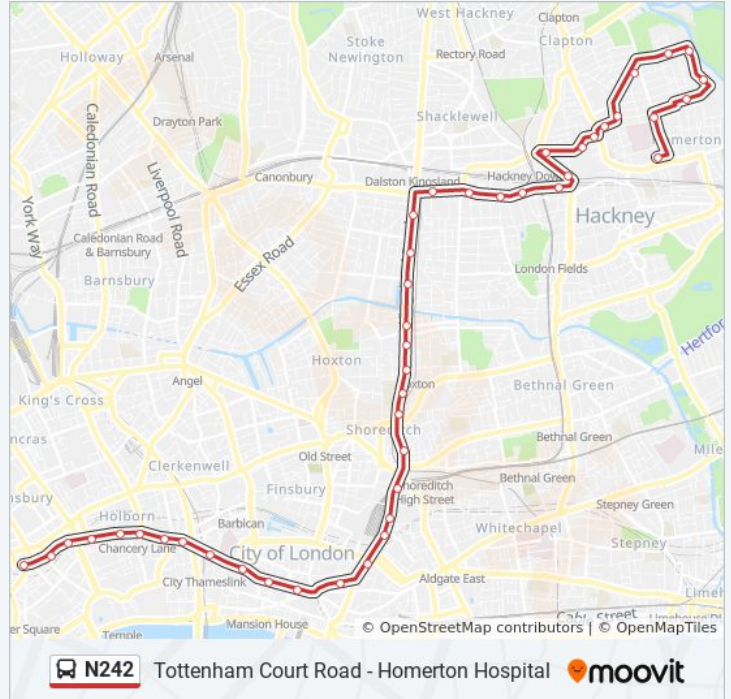

Oswald Street

Mandeville Street

Daubeney Road

Redwald Road (K)

Brooksby's Walk (G)

Homerton Hospital (F)

Direction: Tottenham Court Road

44 stops

St Leonard's Hospital (KM)

Hoxton Station / Museum Of the Home (KN)

Falkirk Street (KP)

Shoreditch Church (T)

Shoreditch High Street Station (N)

Commercial Street / Worship Street (D)

Primrose Street (J)

Liverpool Street Station (L)

Camomile Street (Y)

Bank Station / Cornhill (E)

Poultry / Bank Station (L)

Bread Street (SN)

St Paul's Station (SQ)

City Thameslink Station (HK)

Holborn Circus (L)

Holborn Circus / Fetter Lane (G)

N242 bus Info

Direction: Tottenham Court Road

Stops: 44

Trip Duration: 47 min

Line Summary:

Chancery Lane Station (F)

Brownlow Street (R)

Holborn Station (K)