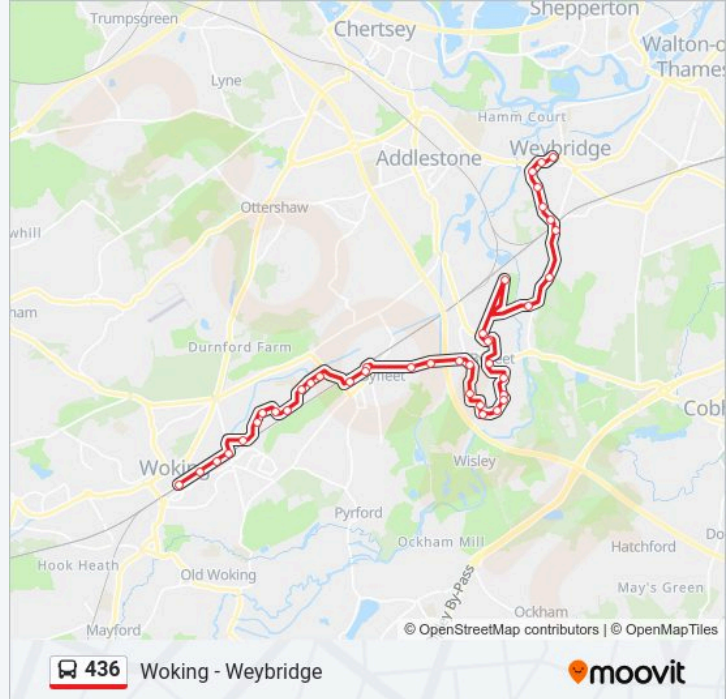

Direction: Brooklands

32 stops

[VIEW LINE SCHEDULE](#)

- Woking Railway Station, Woking
- High Street Link Road, Woking
- Goldsworth Road, Woking
- Town Quay, Woking
- Board School Road, Woking
- North Road, Woking
- Boundary Road, Woking
- Woking Business Park, Sheerwater
- Forsyth Road, Sheerwater
- Murray Green, Sheerwater
- St Michael's Road, Sheerwater
- Henslow Way, Sheerwater
- Bishop David Brown School, Sheerwater
- Lambourne Crescent, Sheerwater
- Sheerwater Road, Sheerwater
- Regency Drive, West Byfleet
- West Byfleet Railway Station, West Byfleet
- Blackwood Close, Dartnell Park

Health Centre, West Byfleet

Regency Drive, West Byfleet

Sheerwater Road, Sheerwater

Lambourne Crescent, Sheerwater

Bishop David Brown School, Sheerwater

Henslow Way, Sheerwater

St Michael's Road, Sheerwater

Murray Green, Sheerwater

Forsyth Road, Sheerwater

Woking Business Park, Sheerwater

Maybury Arch, Woking

Kings Road, Woking

Marlborough Road, Woking

Woking Railway Station, Woking

Direction: Weybridge

41 stops

[VIEW LINE SCHEDULE](#)

Woking Railway Station, Woking

High Street Link Road, Woking

Goldsworth Road, Woking

Town Quay, Woking

436 bus Time Schedule

Weybridge Route Timetable: