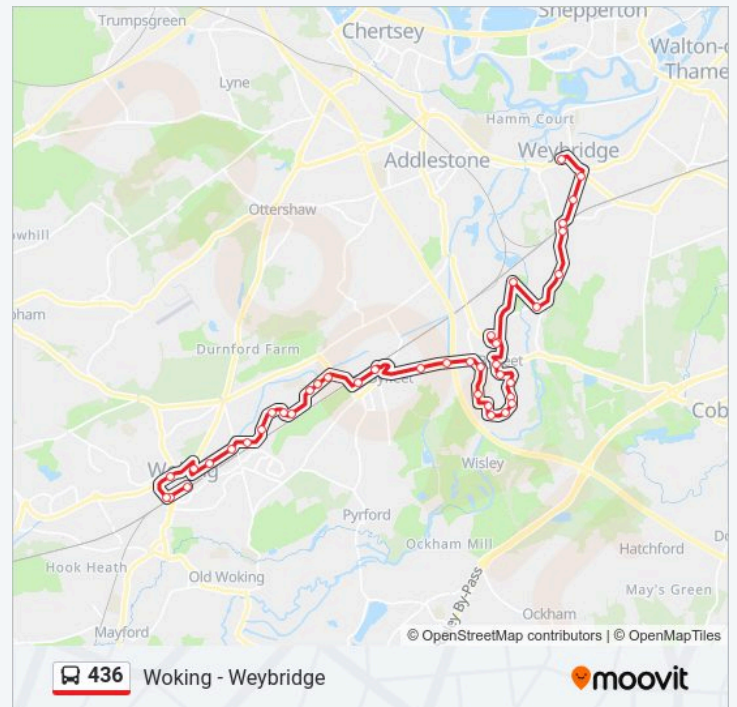

Direction: Brooklands

32 stops

[VIEW LINE SCHEDULE](#)

- Woking Railway Station, Woking
- High Street Link Road, Woking
- Goldsworth Road, Woking
- Town Quay, Woking
- Board School Road, Woking
- North Road, Woking
- Boundary Road, Woking
- Woking Business Park, Sheerwater
- Forsyth Road, Sheerwater
- Murray Green, Sheerwater
- St Michael's Road, Sheerwater
- Henslow Way, Sheerwater
- Bishop David Brown School, Sheerwater
- Lambourne Crescent, Sheerwater
- Sheerwater Road, Sheerwater
- Regency Drive, West Byfleet
- West Byfleet Railway Station, West Byfleet
- Blackwood Close, Dartnell Park

Mercedes Benz World, Brooklands

Wellington Way, Brooklands

Locke King Road, Brooklands

Saturday

07:57-18:00

Sunday

08:41-16:05

436 bus Info

Direction: Weybridge

Stops: 41

Trip Duration: 53 min

Line Summary:

Weybridge Railway Station South, Weybridge

Weybridge Railway Station North, Weybridge

Weybridge Park, Weybridge

Prince's Road, Weybridge