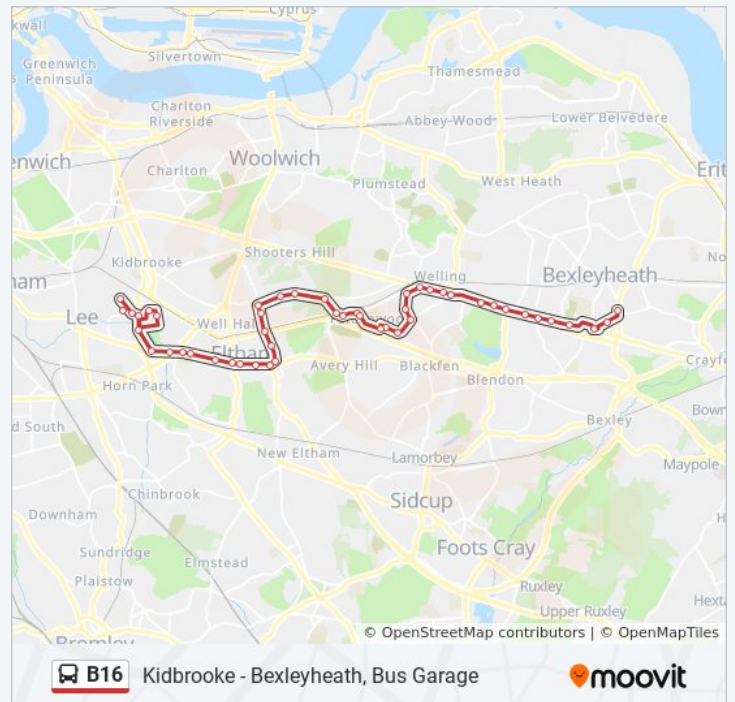

Kingsground (W)

Greenway (WD)

Eltham Hill / Middle Park Avenue (WE)

Eltham Road / Westthorne Avenue (WP)

B16 bus Info

Direction: Kidbrooke

Stops: 48

Trip Duration: 48 min

Line Summary:

Cedarhurst Drive (WR)

Tudway Road (N)

Ryan Close (E)

Gerrard Way (W)

Kidbrooke Park Road (N)

Weigall Road / South Side (W)

Moorehead Way / Weigall Road (N)