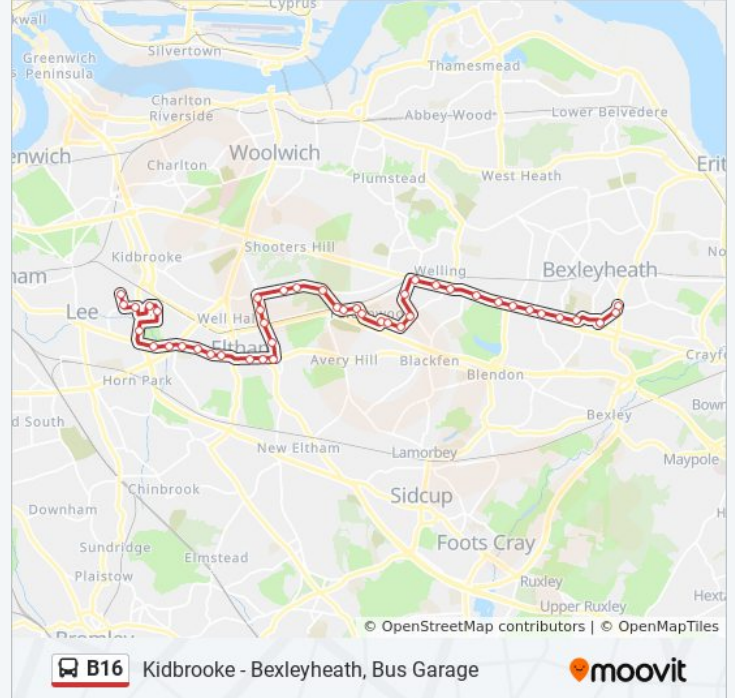

Northumberland Avenue (G)

Buckingham Avenue (H)

Falconwood Community Centre (J)

Cumberland Avenue

Yorkland Avenue (N)

Darwin Road (N)

Central Avenue / Welling Station (C)

Deepdene Road (H)

Welling High Street (S)

Guy, Earl Of Warwick (BA)

Bethel Road (BB)

Crook Log Leisure Centre (BC)

Crook Log / Dallin Road (BD)

Upton Road (BK)

Bexleyheath / Lion Road (BL)

Trinity Place (B)

Mayplace Rd West / Bexleyheath Clock Twr (S)

Foresters Crescent (NG)

Bexleyheath Bus Garage (nr)

Direction: Kidbrooke

48 stops

[VIEW LINE SCHEDULE](#)

Bexleyheath Bus Garage (NW)

Tower Road (NQ)

Line Summary:

Cedarhurst Drive (WR)

Tudway Road (N)

Ryan Close (E)

Gerrard Way (W)

Kidbrooke Park Road (N)

Weigall Road / South Side (W)

Moorehead Way / Weigall Road (N)