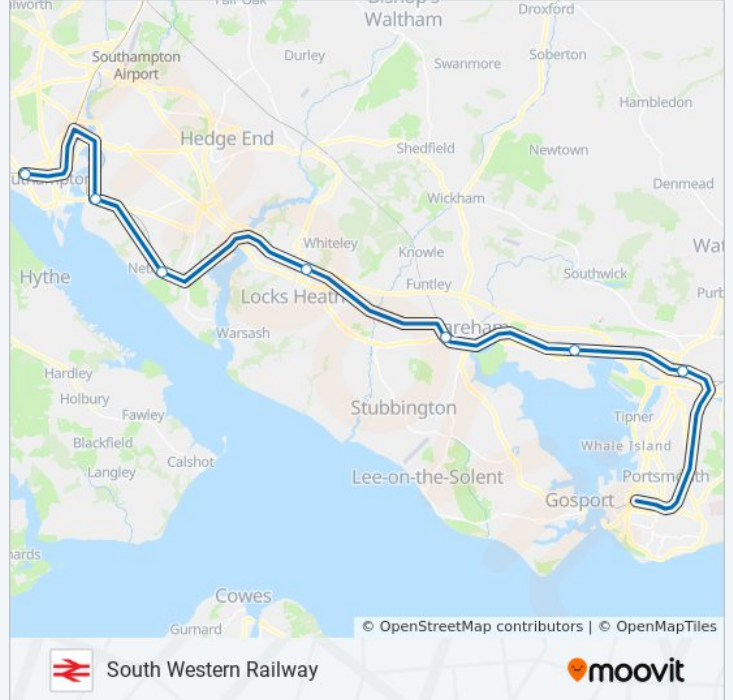

SOUTH WESTERN RAILWAY train Info

Direction: Southampton Central

Stops: 24

Trip Duration: 60 min

Line Summary:

Fareham
 Swanwick
 Netley
 Woolston
 St Denys
 Southampton Central

Direction: Staines

10 stops