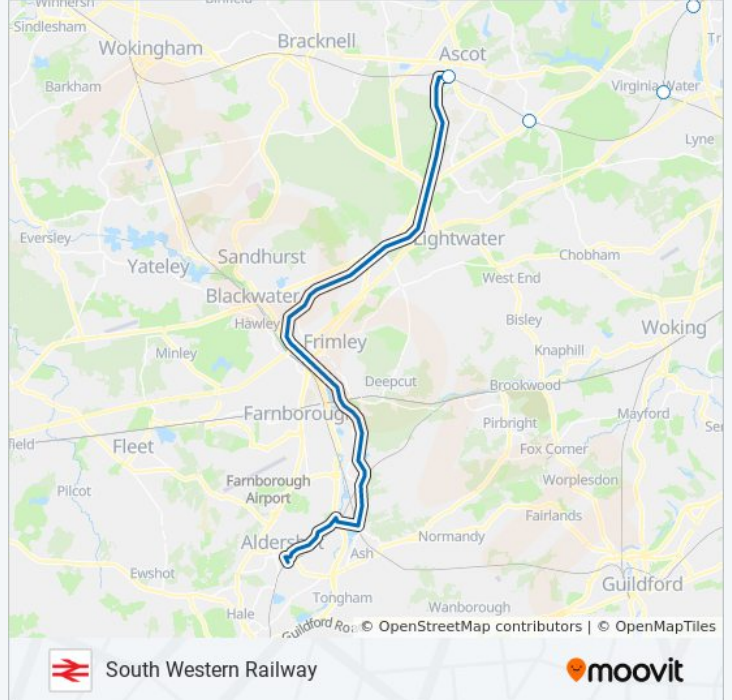

SOUTH WESTERN RAILWAY train Info

Direction: Alton

Stops: 13

Trip Duration: 73 min

Line Summary:

Direction: Ascot

6 stops

[VIEW LINE SCHEDULE](#)

- Aldershot
- Ash Vale
- Frimley
- Camberley
- Bagshot
- Ascot

SOUTH WESTERN RAILWAY train Time Schedule

Ascot Route Timetable:

Sunday	7:40 AM - 10:40 PM
Monday	5:58 AM - 11:52 PM
Tuesday	5:58 AM - 11:52 PM
Wednesday	5:58 AM - 11:52 PM
Thursday	5:58 AM - 11:52 PM
Friday	6:00 AM - 11:30 PM
Saturday	6:00 AM - 11:30 PM

SOUTH WESTERN RAILWAY train Info

Direction: Ascot

Stops: 6

Trip Duration: 30 min

Line Summary:

Direction: Axminster

16 stops

[VIEW LINE SCHEDULE](#)