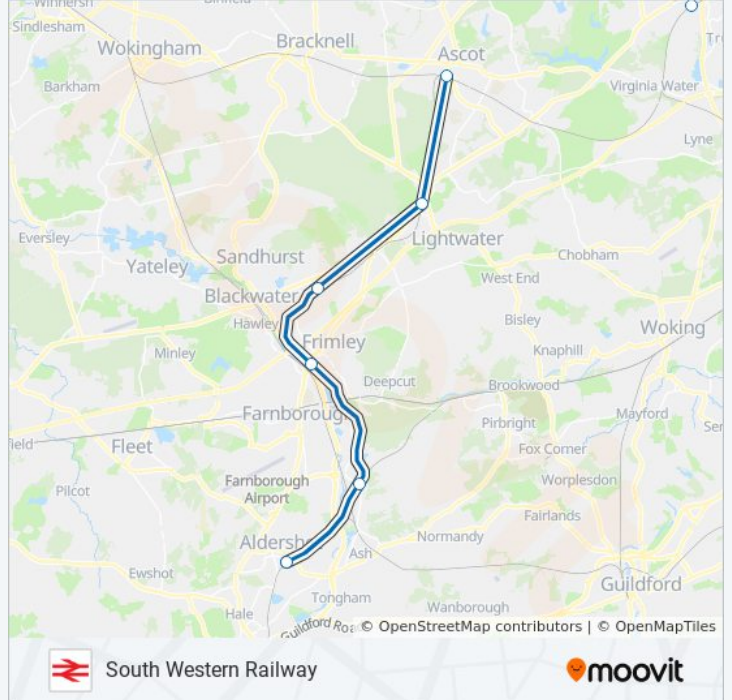

Direction: Aldershot

Stops: 18

Trip Duration: 31 min

Line Summary:

Ascot

Bagshot

Camberley

Frimley

Ash Vale

Aldershot

Direction: Alton

13 stops

[VIEW LINE SCHEDULE](#)

Waterloo

Clapham Junction

Surbiton