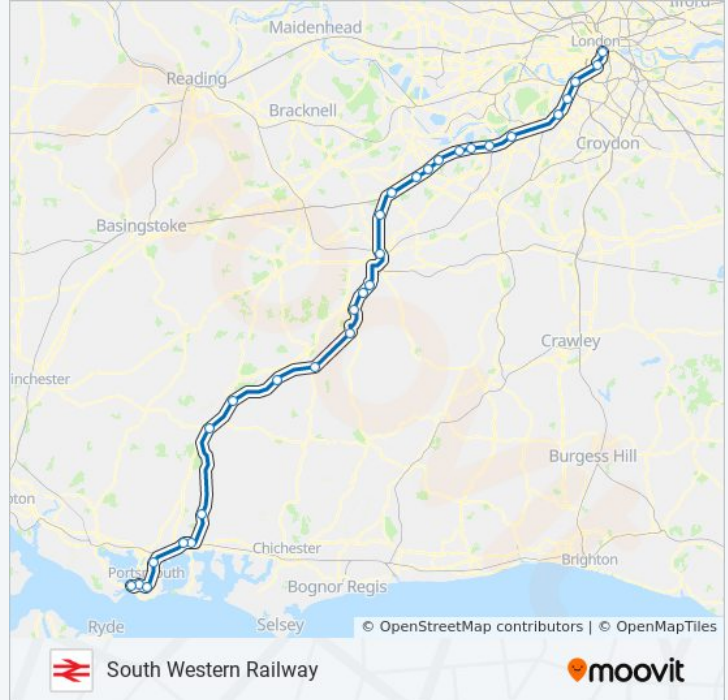

SOUTH WESTERN RAILWAY train Info

Direction: Portsmouth Harbour

Stops: 25

Trip Duration: 92 min

Line Summary:

Fareham
 Portchester
 Cosham
 Hilsea
 Fratton
 Portsmouth & Southsea
 Portsmouth

Direction: Reading