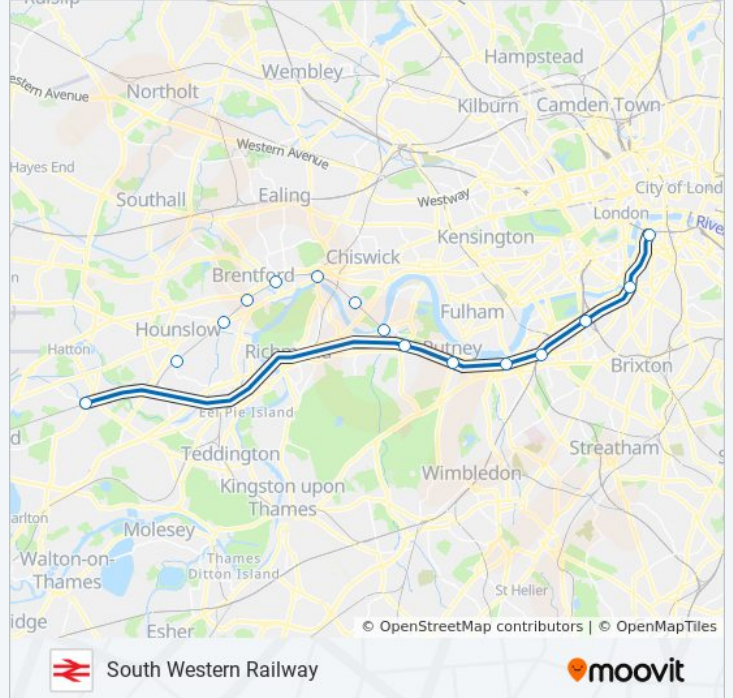

SOUTH WESTERN RAILWAY train Info

Direction: Feltham

Stops: 8

Trip Duration: 32 min

Line Summary:

Direction: Frome

12 stops

[VIEW LINE SCHEDULE](#)