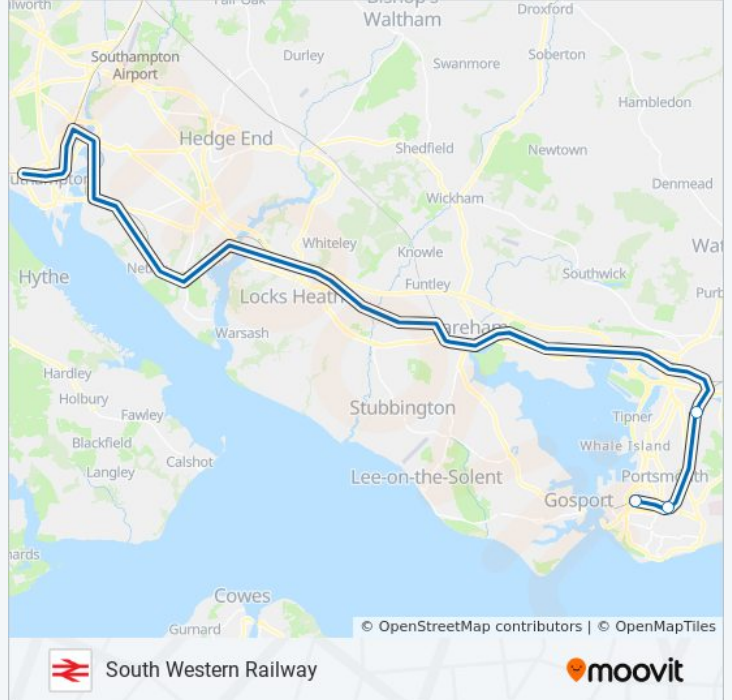

SOUTH WESTERN RAILWAY train Info

Direction: Portsmouth & Southsea

Stops: 19

Trip Duration: 60 min

Line Summary:

Portsmouth & Southsea

Direction: Portsmouth Harbour

25 stops