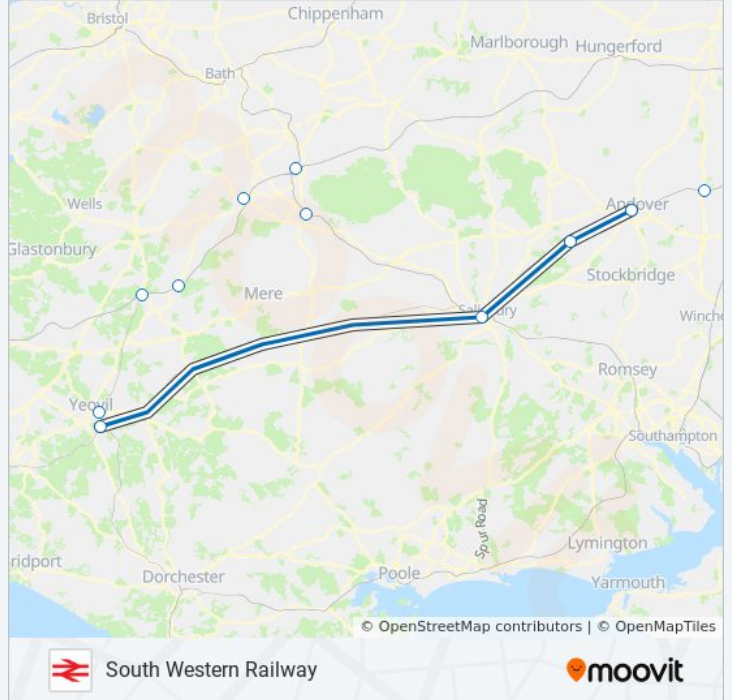

SOUTH WESTERN RAILWAY train Info

Direction: Yeovil Junction

Stops: 16

Trip Duration: 154 min

Line Summary:

Direction: Yeovil Pen Mill

15 stops

[VIEW LINE SCHEDULE](#)