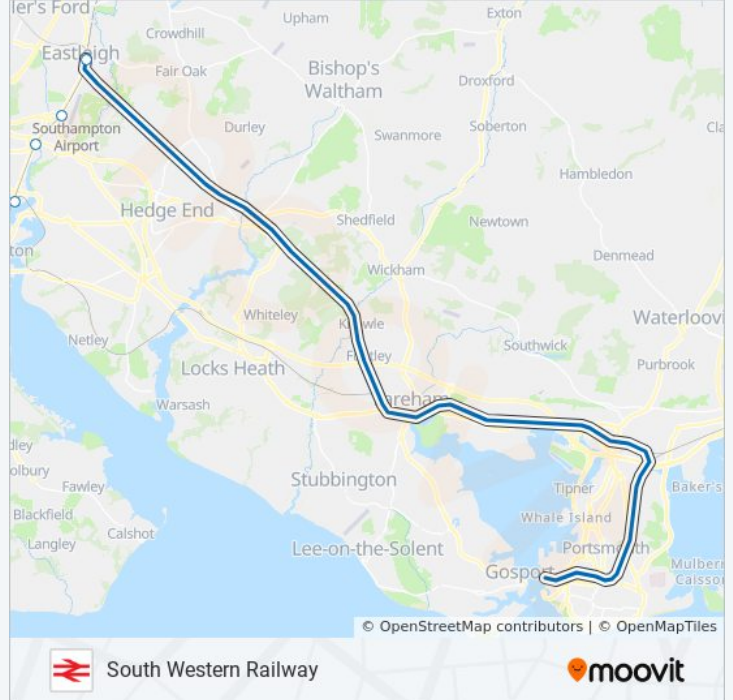

Totton

Southampton Central

St Denys

Swaythling

Southampton Airport Parkway

Eastleigh

Direction: Epsom

9 stops

[VIEW LINE SCHEDULE](#)

Guildford

London Road (Guildford)

Clandon

Horsley

Effingham Junction

Bookham

Leatherhead

Ashted

Epsom

SOUTH WESTERN RAILWAY train Time Schedule

Epsom Route Timetable:

Sunday	7:17 AM - 10:17 PM
Monday	Not Operational
Tuesday	Not Operational
Wednesday	Not Operational
Thursday	Not Operational
Friday	Not Operational
Saturday	6:39 AM - 11:46 PM

SOUTH WESTERN RAILWAY train Info

Direction: Epsom

Stops: 9

Trip Duration: 34 min

Line Summary: