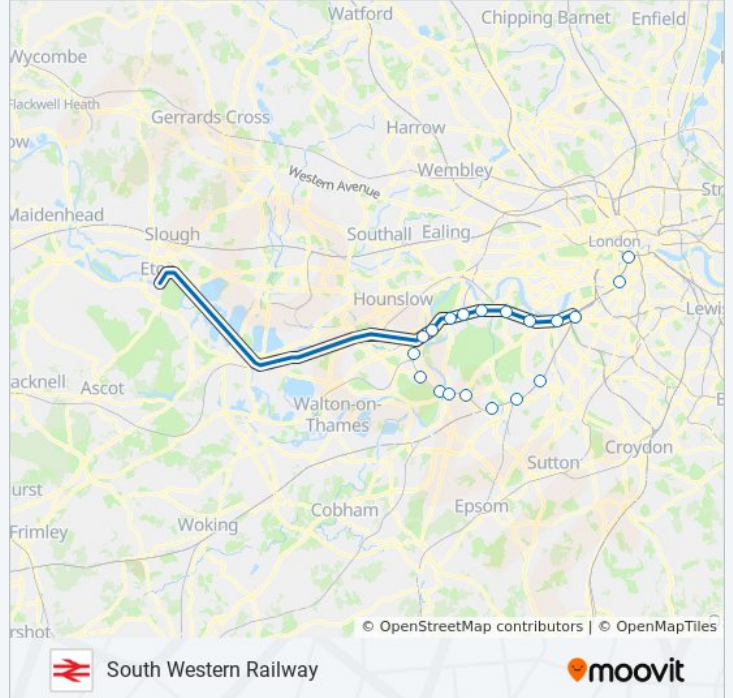

SOUTH WESTERN RAILWAY train Info

Direction: Clapham Junction

Stops: 20

Trip Duration: 65 min

Line Summary:

Wandsworth Town

Clapham Junction

Direction: Dorking

15 stops

[VIEW LINE SCHEDULE](#)

Waterloo

Vauxhall

Clapham Junction

Earlsfield

Wimbledon

Raynes Park