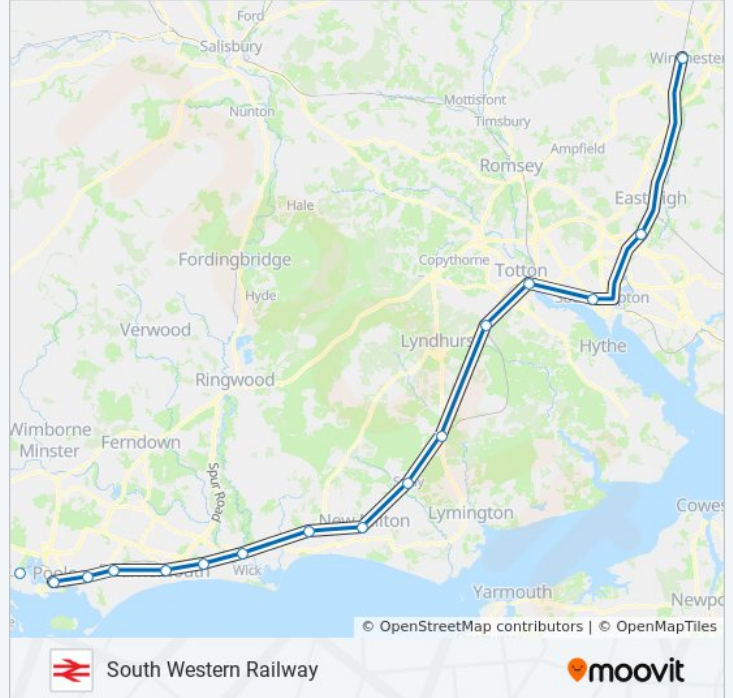

SOUTH WESTERN RAILWAY train Info

Direction: Winchester

Stops: 18

Trip Duration: 82 min

Line Summary:

Direction: Windsor & Eton Riverside

14 stops

[VIEW LINE SCHEDULE](#)