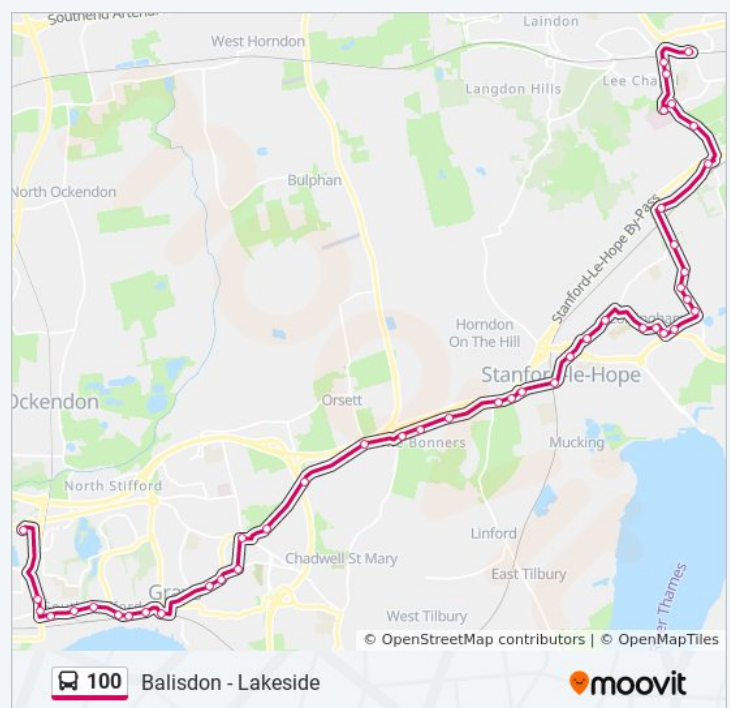

Butts Lane, Stanford Le Hope

Rookery Corner, Stanford Le Hope

Buckingham Hill Road, Stanford Le Hope

Sandown Road, Orsett

Grosvenor Road, Orsett

Orsett Cock Ph, Orsett

Stanford Road, Orsett

Heath Road, Orsett

Lakeside Route Timetable:

Sunday	08:00 - 17:30
Monday	05:20 - 22:30
Tuesday	05:20 - 22:30
Wednesday	05:20 - 22:30
Thursday	05:20 - 22:30
Friday	05:20 - 22:30
Saturday	06:00 - 22:30

### 100 bus Info

**Direction:** Lakeside

**Stops:** 46

**Trip Duration:** 61 min

**Line Summary:**

Stanford Road, Socketts Heath

The Oak, Socketts Heath

Chadwell Road, Little Thurrock

### Direction: Stanford Le Hope

23 stops

[VIEW LINE SCHEDULE](#)

Bus Station, Basildon Town Centre

Ashdon Way, Basildon

The Knares, Basildon

Hospital (Southbound), Basildon

Hospital Subway, Basildon