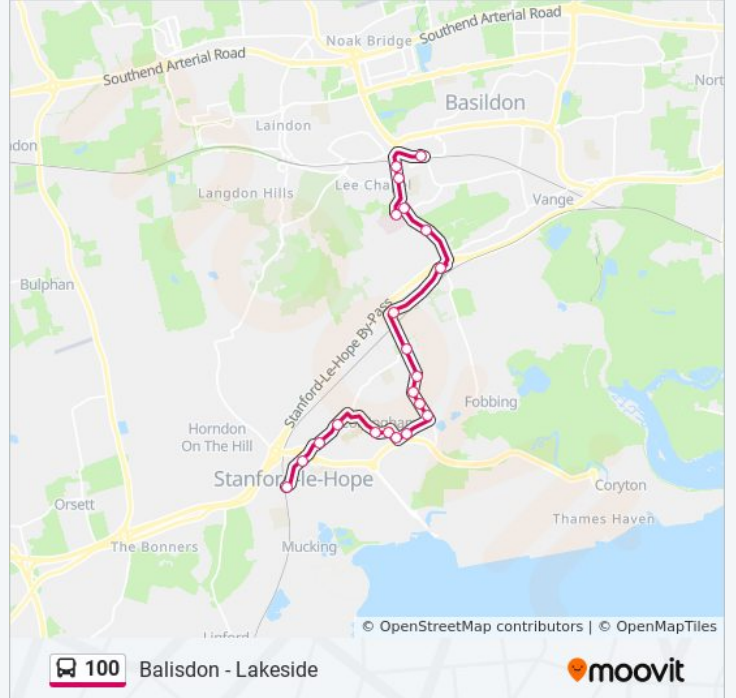

### 100 bus Info

**Direction:** Stanford Le Hope

**Stops:** 23

**Trip Duration:** 24 min

**Line Summary:**

Springhouse Road, Corringham

Gordon Road, Corringham

Town Centre, Corringham

The Sorrells, Corringham

The Catcracker, Corringham

Abbotts Hall Chase, Stanford Le Hope

Hassenbrook School, Stanford Le Hope

Inn on the Green, Stanford Le Hope

Railway Station, Stanford Le Hope

100 bus time schedules and route maps are available in an offline PDF at [moovitapp.com](https://moovitapp.com). Use the [Moovit App](#) to see live bus times, train schedule or subway schedule, and step-by-step directions for all public transit in London.