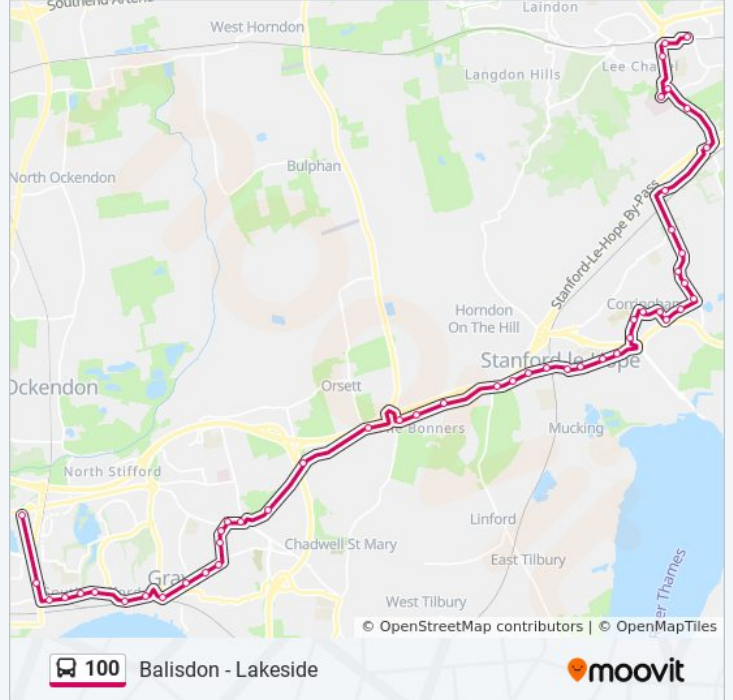

Sandown Road, Orsett

Buckingham Hill Road, Stanford Le Hope

Rookery Corner, Stanford Le Hope

Butts Lane, Stanford Le Hope

Railway Station, Stanford Le Hope

Inn on the Green, Stanford Le Hope

Corringham Road, Stanford Le Hope

Bells Hill Road, Basildon

Hospital Subway, Basildon

Hospital (Northbound), Basildon

The Knares, Basildon

Ashdon Way, Basildon

Bus Station, Basildon Town Centre

46 stops

[VIEW LINE SCHEDULE](#)

Bus Station, Basildon Town Centre

Ashdon Way, Basildon

The Knares, Basildon

Hospital (Southbound), Basildon

Hospital Subway, Basildon

Bells Hill Road, Basildon

Five Bells, Fobbing

Garage Corner, Fobbing

### Direction: Stanford Le Hope

23 stops

[VIEW LINE SCHEDULE](#)

Bus Station, Basildon Town Centre

Ashdon Way, Basildon

The Knares, Basildon

Hospital (Southbound), Basildon

Hospital Subway, Basildon