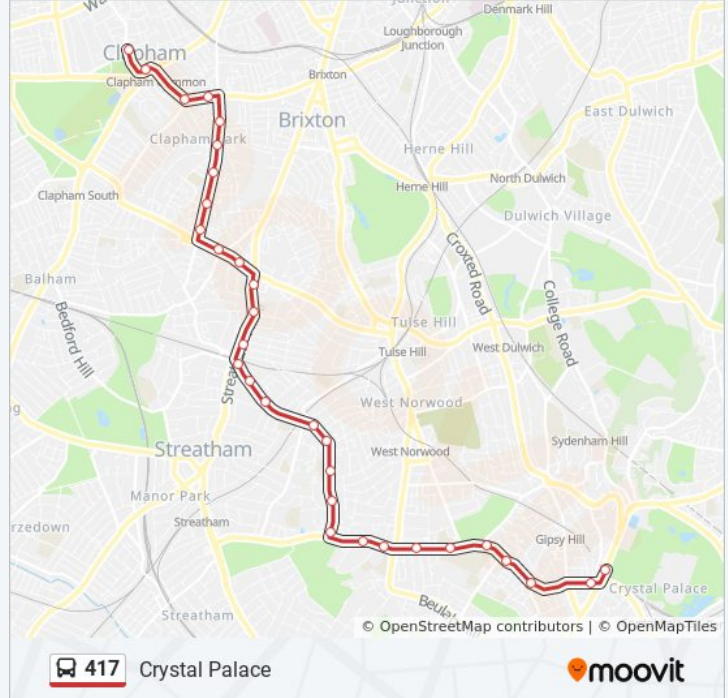

St Peters Church (S)

Julian's Primary School (CE)

Leaf Grove (CF)

Leigham Court Road / Streatham Common (CH)

Ryecroft Road (CJ)

Crown Lane / Crown Point (CK)

Tivoli Road

Norwood School (E)

Salter's Hill (C)

Hermitage Road (D)

Rockmount Road (S)

Westow Hill (K)

Crystal Palace Parade (C)

417 bus time schedules and route maps are available in an offline PDF at moovitapp.com. Use the [Moovit App](#) to see live bus times, train schedule or subway schedule, and step-by-step directions for all public transit in London.

[About Moovit](#) • [MaaS Solutions](#) • [Supported Countries](#) • [Mooviter Community](#)

© 2024 Moovit - All Rights Reserved

Check Live Arrival Times