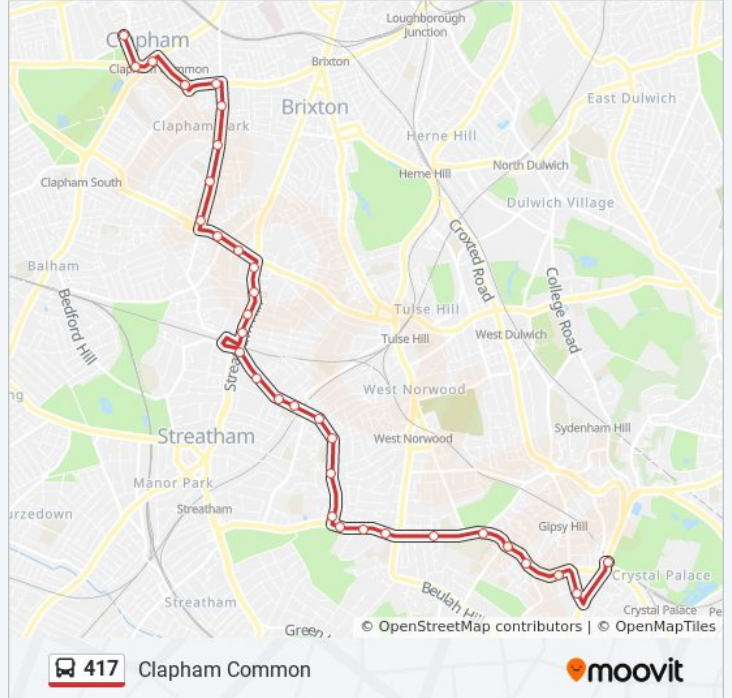

417 bus Info

Direction: Clapham Common

Stops: 33

Trip Duration: 38 min

Line Summary:

Streatham Place (BP)

Atkins Road / New Park Road (H)

Kings Avenue / Atkins Road (J)

Thornclyffe Road (K)

Clarence Avenue (L)

Lyham Road (M)

Bedford Road (D)

Park Hill (F)

Clapham Common Station (K)

Long Road / Clapham Common (M)

Omnibus Clapham (S)

Direction: Crystal Palace

31 stops

[VIEW LINE SCHEDULE](#)

Wingate Square (S)

Clapham Common Station (A)

Park Hill (H)

Bedford Road (E)

Lyham Road (K)

Clarence Avenue (A)

Rosebery Road (B)

Thornclyffe Road (C)

Kings Avenue / Atkins Road (D)

Atkins Road / New Park Road (E)

Streatham Place (BQ)

Streatham Hill / Christchurch Road (BH)

Telford Avenue (W)