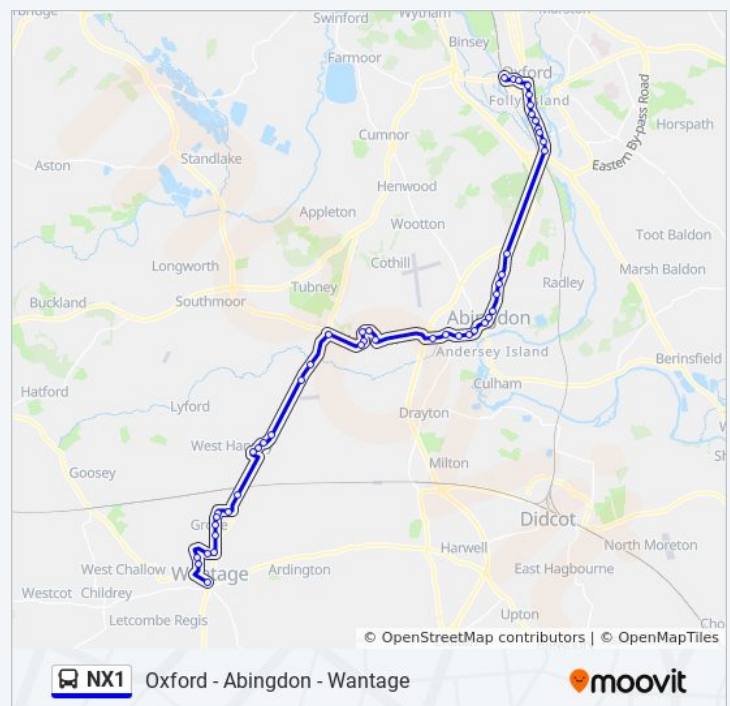

Direction: Wantage

47 stops

[VIEW LINE SCHEDULE](#)

Railway Station, Oxford City Centre
Park End Street, Oxford City Centre
New Road, Oxford City Centre
St Aldates, Oxford City Centre
Police Station, Oxford City Centre
Whitehouse Road, Oxford
Newton Road, Oxford
Lake Street, New Hinksey
Lincoln Road, New Hinksey
Chatham Road, New Hinksey
Canning Crescent, Oxford
Redbridge Park And Ride, Redbridge Park & Ride
Lodge Hill, Abingdon
Peachcroft Roundabout, Abingdon
South Avenue, Northcourt
Boundary House, Abingdon
Oxford Road Shops, Abingdon
Our Ladys Abingdon, Abingdon
Vineyard, Abingdon (A10)
Stratton Way, Abingdon Town Centre
Conduit Road, Abingdon
Victoria Road, Abingdon
Community Hospital, Abingdon
Fairacres, Abingdon
Morland Road, Marcham
Longfields, Marcham
Duffield Place, Marcham
Post Office, Marcham
War Memorial, Marcham

NX1 bus Time Schedule

Wantage Route Timetable:

Sunday	12:00 AM - 2:00 AM
Monday	Not Operational
Tuesday	Not Operational
Wednesday	Not Operational
Thursday	Not Operational
Friday	Not Operational
Saturday	12:00 AM - 2:00 AM

NX1 bus Info

Direction: Wantage

Stops: 47

Trip Duration: 55 min

Line Summary:

Petrol Station, Frilford

Garford Turn, Garford

South Oxfordshire Crematorium, Garford

Ashfields Lane, East Hanney

St James View, East Hanney

The Black Horse, East Hanney

The Mulberries, East Hanney

Williamsf1 Roundabout, Grove

Mayfield Avenue, Grove

The Green, Grove

Millbrook Square, Grove