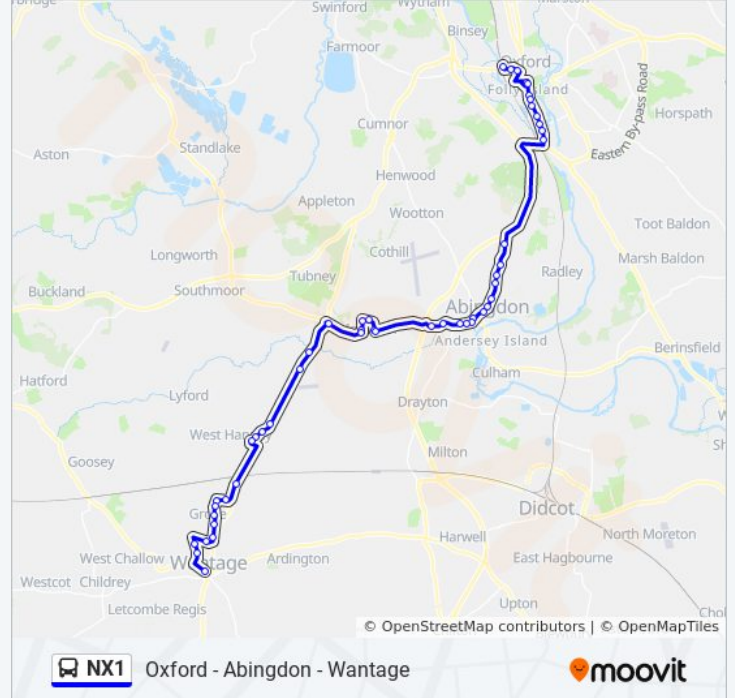

Lake Street, New Hinksey

Newton Road, Oxford

Whitehouse Road, Oxford

Police Station, Oxford City Centre

Speedwell Street, Oxford City Centre

Westgate, Oxford City Centre

Park End Street, Oxford City Centre

Railway Station, Oxford City Centre

Direction: Wantage

47 stops

[VIEW LINE SCHEDULE](#)

Railway Station, Oxford City Centre
Park End Street, Oxford City Centre
New Road, Oxford City Centre
St Aldates, Oxford City Centre
Police Station, Oxford City Centre
Whitehouse Road, Oxford
Newton Road, Oxford
Lake Street, New Hinksey
Lincoln Road, New Hinksey
Chatham Road, New Hinksey
Canning Crescent, Oxford
Redbridge Park And Ride, Redbridge Park & Ride
Lodge Hill, Abingdon
Peachcroft Roundabout, Abingdon
South Avenue, Northcourt
Boundary House, Abingdon
Oxford Road Shops, Abingdon
Our Ladys Abingdon, Abingdon
Vineyard, Abingdon (A10)
Stratton Way, Abingdon Town Centre
Conduit Road, Abingdon
Victoria Road, Abingdon
Community Hospital, Abingdon
Fairacres, Abingdon
Morland Road, Marcham
Longfields, Marcham
Duffield Place, Marcham
Post Office, Marcham
War Memorial, Marcham