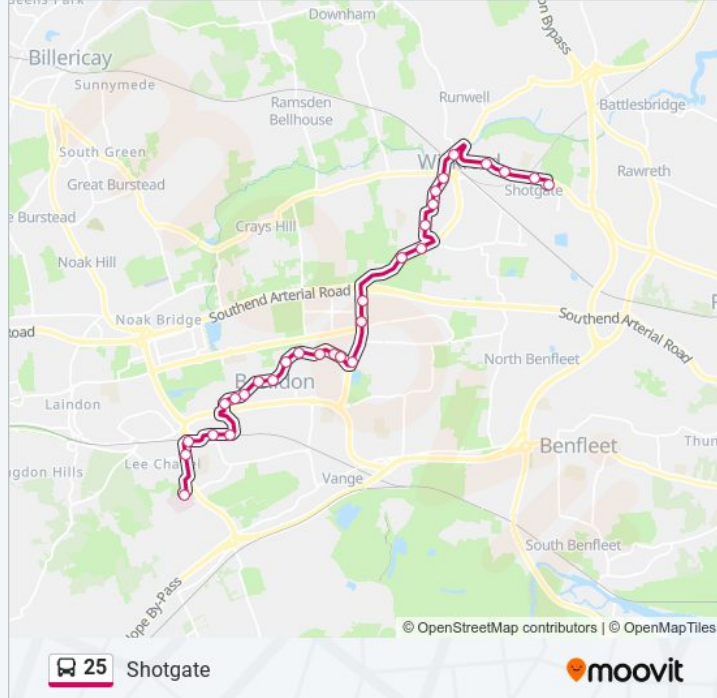

Direction: Shotgate

29 stops

[VIEW LINE SCHEDULE](#)

- Hospital (Northbound), Basildon
- The Knares, Basildon
- Ashdon Way, Basildon
- Bus Station, Basildon Town Centre
- Asda Eastgate, Basildon Town Centre
- Audley Way, Basildon
- Honeypot Lane, Basildon
- Methersgate, Basildon
- The Upway, Basildon
- The Hatherley, Basildon
- Maplestead, Basildon
- Matching Green, Basildon
- The Jolly Friar, Basildon
- Barrington Gardens, Basildon
- Grimston Road, Basildon
- The Watermill, Basildon
- Cranes Farm Road, Basildon
- Sainsbury Store, Basildon
- Bromfords Farm, Wickford
- Tye Corner, Wickford
- Bromfords Drive, Wickford
- Park Drive, Wickford

25 bus Info

Direction: Shotgate

Stops: 29

Trip Duration: 28 min

Line Summary:

Laburnum Avenue, Wickford

Halls Corner, Wickford

The Swans, Wickford

Wick Lane, Wickford

Highcliffe Road, Wickford

Alicia Avenue, Shotgate

Post Office, Shotgate

Direction: Southend-On-Sea

71 stops

[VIEW LINE SCHEDULE](#)

Bus Station, Basildon Town Centre

Direction: Southend-On-Sea

Stops: 71

Trip Duration: 88 min

Line Summary:

[25 bus Line Map](#)

Park Drive, Wickford

Laburnum Avenue, Wickford

Halls Corner, Wickford