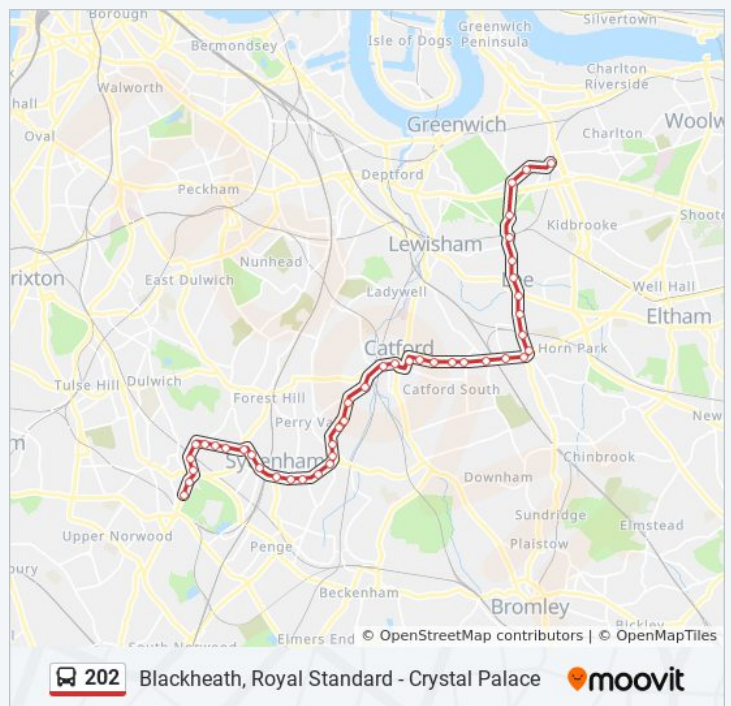

Westhorne Avenue (D)

Baring Road (T)

Parkcroft Road (K)

Brownhill Road / Wellmeadow Road (L)

Torridon Road (M)

Stainton Road (N)

Brownhill Road / St Fillans Road (B)

Laleham Road (A)

Plassy Road (F)

Catford Road / Lewisham Town Hall (T)

Catford & Catford Bridge Stations (R)

Beechfield Road (W)

Elm Lane (X)

Castlands Road (Y)

Houston Road

Ardley Close (LX)

Bell Green / Southend Lane (LQ)

Southend Lane (LP)

Highclere Street (LR)

Knighton Park Road (R)

Sydenham Rd / Mayow Rd (P)

Newlands Park (H)

Sydenham Station / Kirkdale (E), Sydenham

Peak Hill (Y), Sydenham

Churchley Road (A)

Coombe Road (B)

Sydenham Hill Estate (C)

Canbury Mews (D)

Wells Park Road (J)

Dome Hill Park (K)

Sydenham Hill / Bluebell Close (L), Upper
Sydenham

Crystal Palace Parade / Fountain Drive (T)