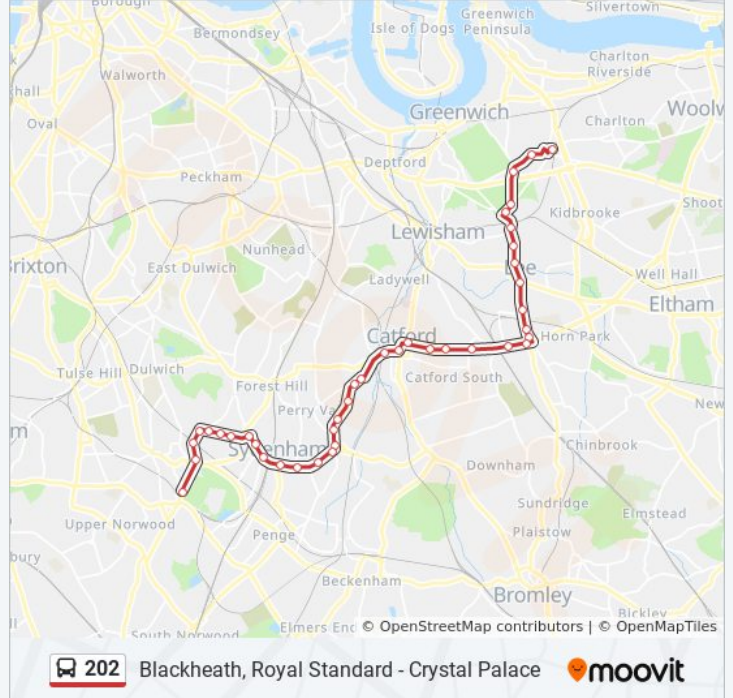

Brownhill Road / St Fillans Road (D)

Torridon Road (G)

Parkcroft Road (J)

Baring Road (V)

Westhorne Avenue (C)

Lee Station (A)

Micheldever Road (G)

Burnt Ash Road / Lee Road (H)

Manor Way (P)

Priory Park (R)

Blackheath Station (C)

Royal Parade (G)

The Clarendon Hotel (H)

Maze Hill (P)

Vanbrugh Park / Beaconsfield Road (BU)

Blackheath / Royal Standard (BB)

Direction: Crystal Palace

43 stops

[VIEW LINE SCHEDULE](#)

Blackheath / Royal Standard (BD)

Vanbrugh Park / Beaconsfield Road (BX)

Maze Hill (Q)

The Clarendon Hotel (J)

Blackheath Station (E)

202 bus Info

Direction: Crystal Palace

Stops: 43

Trip Duration: 48 min

Line Summary:

Westhorne Avenue (D)

Baring Road (T)

Parkcroft Road (K)