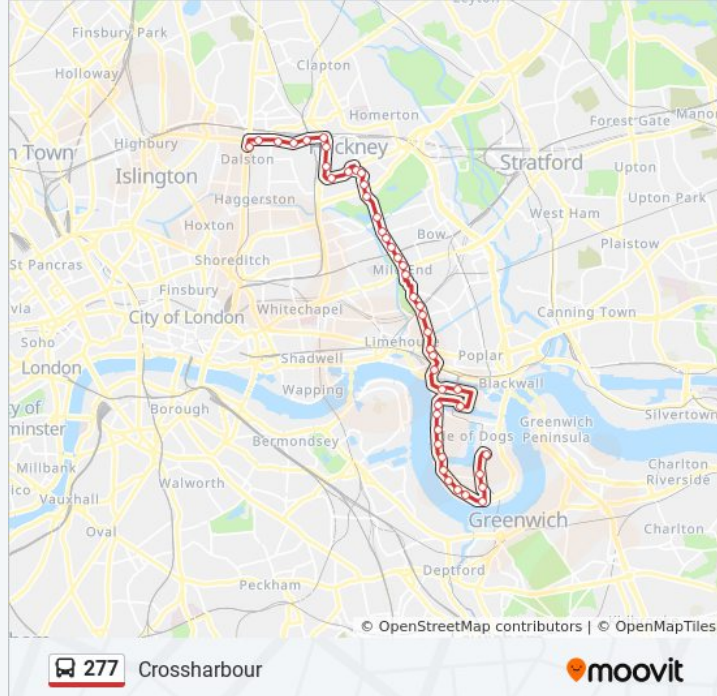

277 bus Info

Direction: Crossharbour

Stops: 43

Trip Duration: 53 min

Line Summary:

St Paul's Way (MG)

Pixley Street (WP)

East India Dock Road (WR)

Limehouse Police Station (WU)

Westferry Station (WX)

West India Avenue (C)

Canary Wharf Station (F)

Canary Wharf Station (L)

Marsh Wall / Heron Quay (A)

Cuba Street (B)

Barkantine Clinic / Hutchings Street (C)

Mudchute Station / Spindrif Ave (MB)

Mudchute Station (MF)

Isle Of Dogs Asda

Direction: Dalston Junction

43 stops

[VIEW LINE SCHEDULE](#)

Crossharbour Asda (CE)

Millwall Park (L)

Direction: Dalston Junction

Stops: 43

Trip Duration: 53 min

Line Summary:

Barkantine Clinic / Hutchings Street (T)

Marsh Wall / Heron Quay (V)

Canary Wharf Station Bank St (K)

Canada Square South (J)