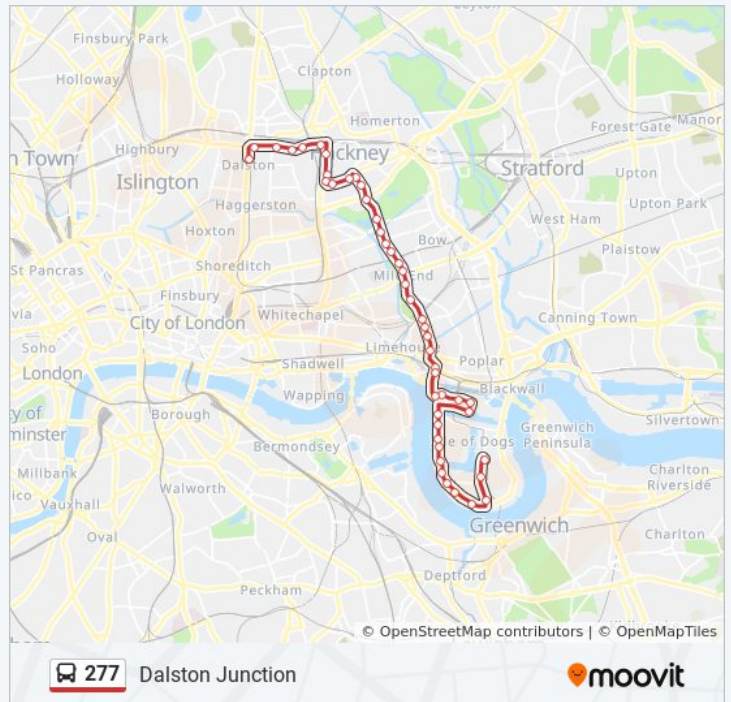

Direction: Dalston Junction

Stops: 43

Trip Duration: 53 min

Line Summary:

Barkantine Clinic / Hutchings Street (T)

Marsh Wall / Heron Quay (V)

Canary Wharf Station Bank St (K)

Canada Square South (J)

Canary Wharf (G)

West India Avenue (E)

Westferry Circus / Canary Wharf Pier (B)

Westferry Station (WK)

Salter Street (WL)

East India Dock Road (WO)

Pixley Street (WQ)

St Paul's Way (MA)

Victoria Park (T)

Victoria Park Road (U)

Moulins Road (Q)

Terrace Road (R)

Holcroft Road (N)

Shore Road (LX)

Mare Street / Well Street (LC)

St Thomas's Square (LQ)

Hackney Town Hall (A)

Graham Road / Hackney Central (E)

Royal Oak Road (Z)

Greenwood Road (B)

Stannard Road (C)

Dalston Junction Station (G)

Forest Road (D)

277 bus time schedules and route maps are available in an offline PDF at moovitapp.com. Use the [Moovit App](#) to see live bus times, train schedule or subway schedule, and step-by-step directions for all public transit in London.