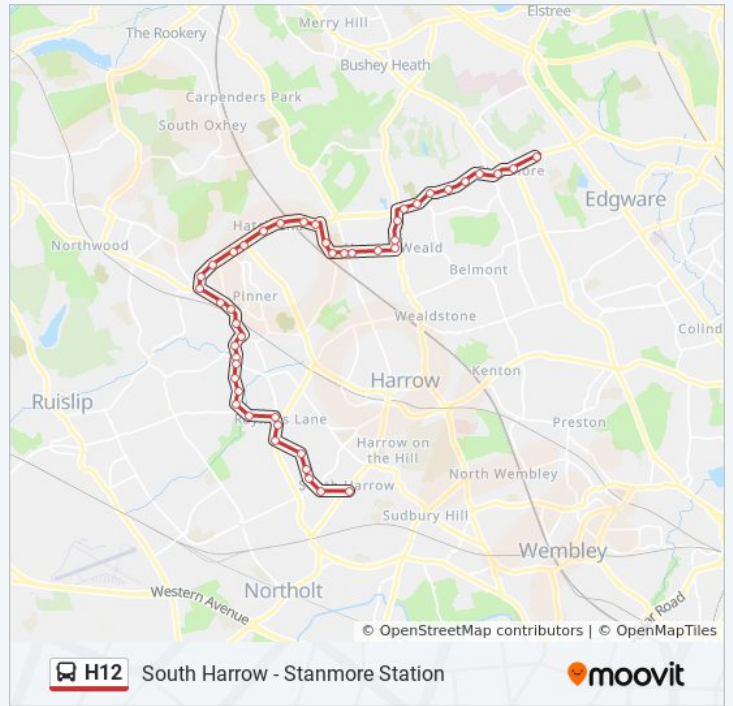

West End Lane (PL)

Granville Place (PM)

Pinner Station (C)

Pinner Library (A)

Holwell Place (G)

Eastcote Road

Whittington Way (S)

St Michael's Crescent

Coles Crescent (H)

Corbins Lane (F)

South Harrow Station (F)

South Harrow Bus Station (Z1)

Direction: Stanmore Station

45 stops

[VIEW LINE SCHEDULE](#)

South Harrow Bus Station (A)

Corbins Lane (L)

Roxbourne Medical Centre (N)

Coles Crescent (K)

Clitheroe Avenue (J)

Warden Avenue (D)

Rayners Lane Station (A)

Village Way / Rayners Lane (Q)

The Glen (W)

H12 bus Info

Direction: Stanmore Station

Stops: 45

Trip Duration: 44 min
Line Summary:

- Durley Avenue
- Cannonbury Avenue (N)
- St Michael's Crescent (N)
- Whittington Way (N)
- Hereford Gardens
- Cannon Lane (N)
- Holwell Place (H)
- Pinner Station (B)
- Love Lane (D)
- Granville Place (PP)
- West End Lane (PR)
- Chesswood Way (PQ)
- Waxwell Lane (PY)
- Woodhall Drive (PZ)
- St Thomas' Drive (E)
- Hatch End / Telephone Exchange (E)
- Hatch End Station (W)
- Harrow Arts Centre (X)
- Rowlands Avenue (Y)
- Mullion Close (Z)
- Headstone Lane (A)
- Courtenay Avenue (K)
- Long Elmes / Boxtree Lane (E)
- Stanhope Avenue (E)
- Long Elmes (WS)
- Harrow Weald Bus Garage (WT)
- Monro Gardens (WV)
- Brookshill (WE)
- All Saints Mews (WF)
- Brockhurst Corner (E)
- Chenduit Way (E)
- Bentley Way (E)
- Bowls Close (E)