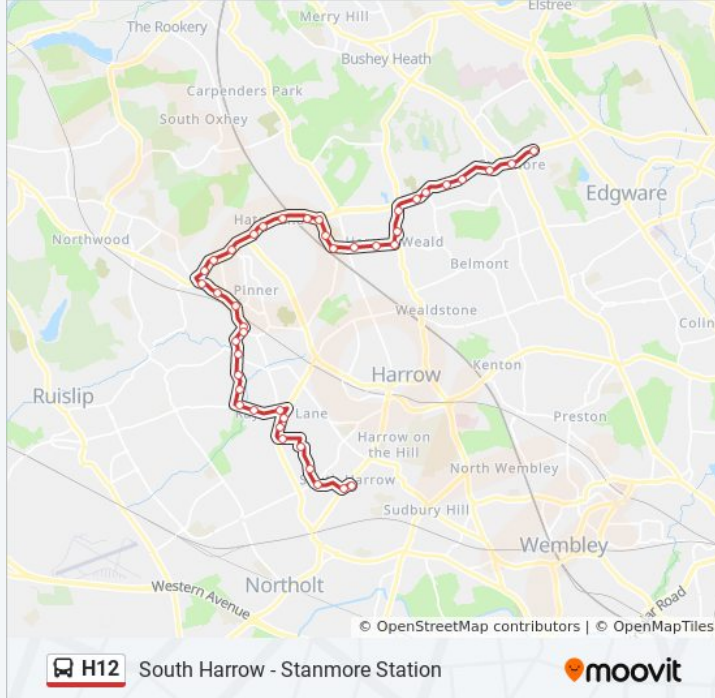

West End Lane (PL)

Granville Place (PM)

Pinner Station (C)

Pinner Library (A)

Holwell Place (G)

Eastcote Road

Whittington Way (S)

St Michael's Crescent

Cannonbury Avenue (S)

Southbourne Close (E)

The Glen (E)

Village Way East (P)

Rayners Lane (B)

Rayners Lane Station (C)

Alexandra Avenue (F)

Clitheroe Avenue (G)

Coles Crescent (H)

Corbins Lane (F)

South Harrow Station (F)

South Harrow Bus Station (Z1)

Direction: Stanmore Station

45 stops

[VIEW LINE SCHEDULE](#)

South Harrow Bus Station (A)

H12 bus Info

Direction: Stanmore Station

Stops: 45

Trip Duration: 44 min
Line Summary:

- Durley Avenue
- Cannonbury Avenue (N)
- St Michael's Crescent (N)
- Whittington Way (N)
- Hereford Gardens
- Cannon Lane (N)
- Holwell Place (H)
- Pinner Station (B)
- Love Lane (D)
- Granville Place (PP)
- West End Lane (PR)
- Chesswood Way (PQ)
- Waxwell Lane (PY)
- Woodhall Drive (PZ)
- St Thomas' Drive (E)
- Hatch End / Telephone Exchange (E)
- Hatch End Station (W)
- Harrow Arts Centre (X)
- Rowlands Avenue (Y)
- Mullion Close (Z)
- Headstone Lane (A)
- Courtenay Avenue (K)
- Long Elmes / Boxtree Lane (E)
- Stanhope Avenue (E)
- Long Elmes (WS)
- Harrow Weald Bus Garage (WT)
- Monro Gardens (WV)
- Brookshill (WE)
- All Saints Mews (WF)
- Brockhurst Corner (E)
- Chenduit Way (E)
- Bentley Way (E)
- Bowls Close (E)