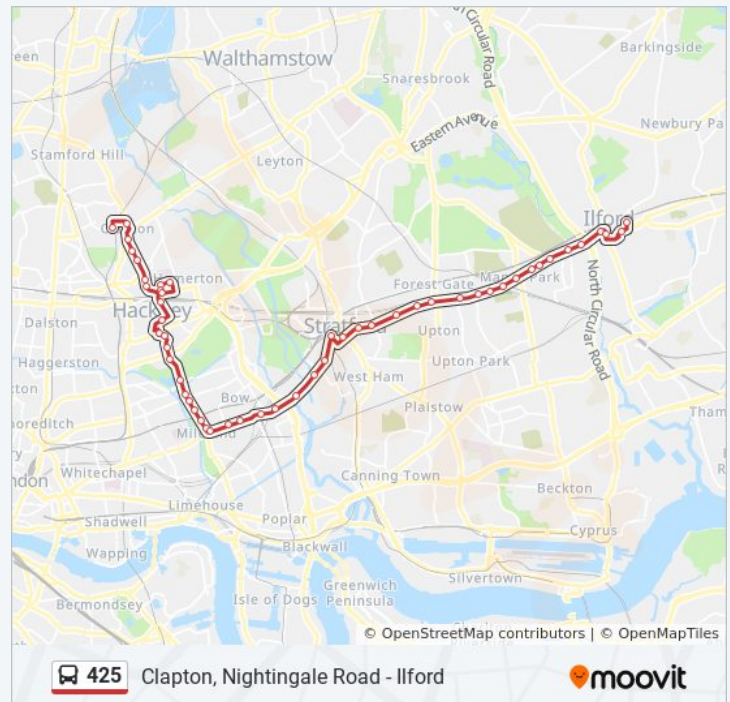

Roman Road (X)

St Barnabas Church (Y)

Arbery Road (Z)

Lichfield Road (S)

Mile End Station / Bow Road (H)

Mile End (D)

Coborn Road (L)

Bow Road Station (Y)

Water Lane / University Of East London (MK)

Wednesday	12:13 AM - 11:57 PM
Thursday	12:13 AM - 11:57 PM
Friday	12:13 AM - 11:57 PM
Saturday	12:10 AM - 11:54 PM

### 425 bus Info

**Direction:** Ilford

**Stops:** 52

**Trip Duration:** 83 min

**Line Summary:**

Atherton Leisure Centre (E)

Margery Park Road (N)

Woodgrange Road (F)