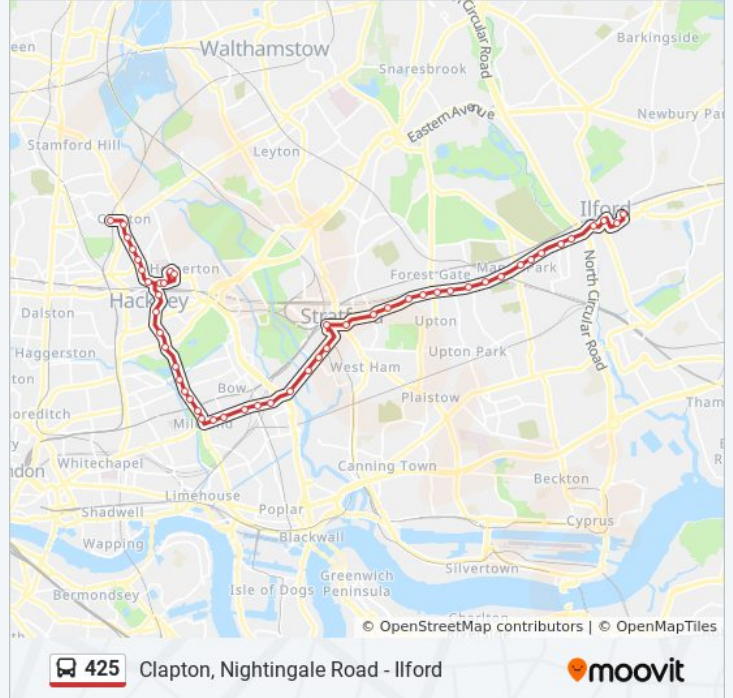

**Direction: Clapton, Nightingale Road**

49 stops

[VIEW LINE SCHEDULE](#)

- Hainault Street (V)
- Ilford Broadway (L)
- Chapel Road (Y)
- Dersingham Avenue (A)
- Little Ilford Lane (B)
- Rabbits Road (C)
- First Avenue (D)
- High Street North (F)
- Woodgrange Park Station (G)
- Shrewsbury Road (W)
- Katherine Road (W)
- Green Street (Q)
- Woodgrange Road (E)
- Sprowston Road (R)
- Margery Park Road (S)
- Atherton Leisure Centre (W)
- Water Lane / University Of East London (MS)
- Stratford Centre (K)
- Stratford Bus Station (E)
- Stratford High St / Carpenters Road (J)
- Warton Road (K)
- Abbey Lane (L)

**425 bus Info**

**Direction:** Clapton, Nightingale Road

**Stops:** 49

**Trip Duration:** 83 min

**Line Summary:**

- Bow Flyover (P)
- Bow Church (J)
- Bow Church Dlr (B)
- Bow Road Station (Z)
- Coborn Road (K)
- Mile End (M)
- Mile End Station / Mile End Road (G)
- Lichfield Road (N)
- Arbery Road (Q)
- St Barnabas Church (R)
- Old Ford Road (S)
- Victoria Park (T)
- Victoria Park Road (U)
- Moulins Road (Q)
- Well Street (S)
- Morning Lane / Retreat Place (Y)
- Homerton High Street (H)
- Brooksby's Walk / Homerton Station (HB)
- Homerton Hospital (F)
- Banister House (A)
- The City Academy (O)
- Jack Dunning Estate (W)
- Glenarm Road (Z)
- Clapton Girls' Academy (L)
- Clapton Pond (H)
- Lea Bridge Roundabout (M)
- Kenninghall Road (Y)

**Direction: Ilford**

52 stops

[VIEW LINE SCHEDULE](#)

- Nightingale Road (N)
- Lea Bridge Roundabout (B)

**425 bus Time Schedule**

Ilford Route Timetable:

Sunday	12:10 AM - 10:50 PM
Monday	12:13 AM - 11:57 PM
Tuesday	12:13 AM - 11:57 PM

Clapton Pond (E)

Millfields Road (G)

Clapton Girls' Academy (M)

Jack Dunning Estate (X)

The City Academy (P)

Fenn Street (C)

Homerton Hospital / Homerton Row (D)

Homerton Hospital / Wardle Street (E)