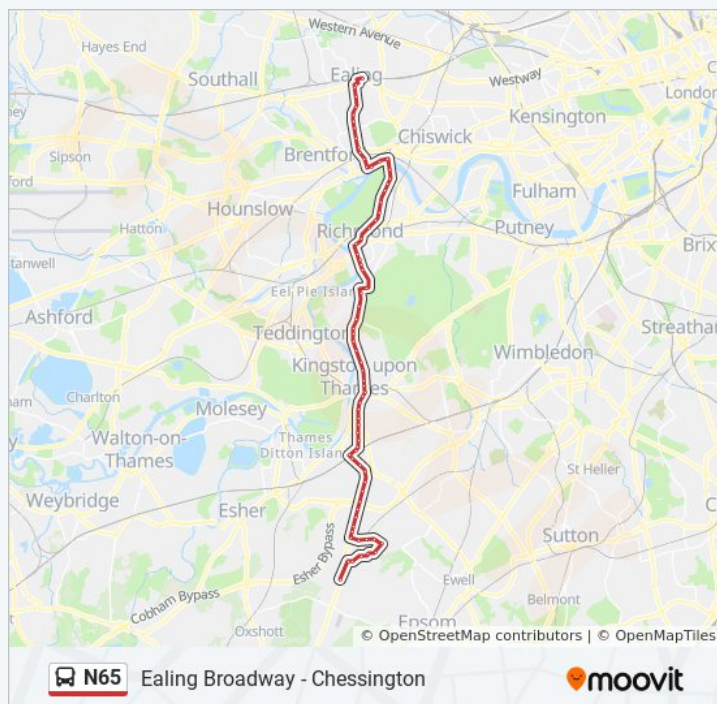

Ham Parade (B)

Tudor Drive (C)

Tiffin Girls School (D)

Durlston Road (E)

Latchmere Road (S)

Windsor Road

Kings Road (S)

Kingston Station (V)

Durlston Road (F)

Tiffin Girls School (G)

Tudor Drive (H)

Ham Parade (J)

Ham Common (K)

Ham Gate Avenue (L)

Sandy Lane (N)

The Dysart (E)

Nightingale Lane (S)

Robins Court (T)

Compass Hill (U)

Hill Rise (V)

George Street (B)

Richmond Station (C)

Evelyn Road (RA)

Pagoda Avenue (RB)

Kew Gardens / Lion Gate (P)

The Avenue (Q)

Kew Road / Victoria Gate (R)

Kew Gardens Road (S)

Mortlake Road (T)

Kew Bridge (Z)

Kew Bridge Station

The Musical Museum (U)