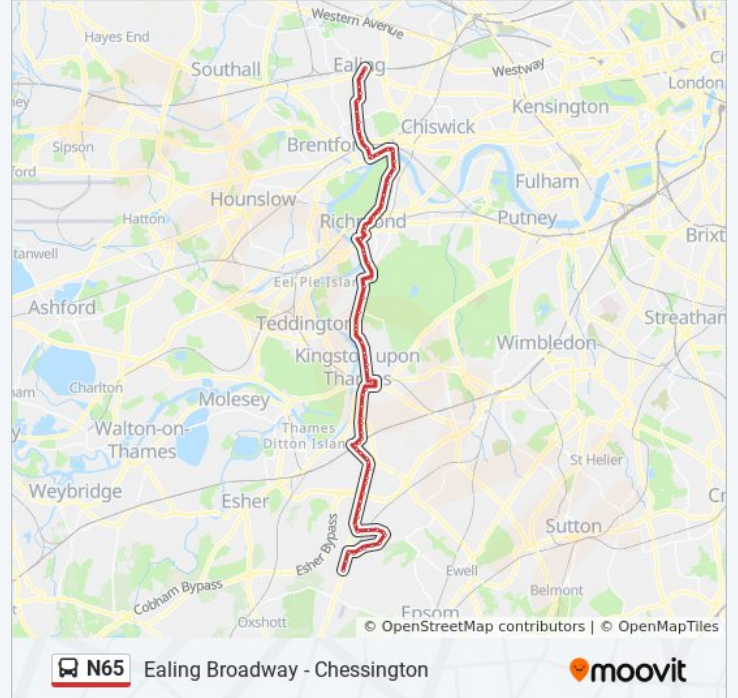

Evelyn Road (RG)

Richmond Station (D)

The Quadrant (F)

Richmond Bus Station (J)

Compass Hill (P)

Robins Court (R)

Nightingale Lane

The Dysart (W)

Sudbrook Lane (S)

Sandy Lane (S)

Ham Gate Avenue (A)

Ham Parade (B)

Tudor Drive (C)

Tiffin Girls School (D)

Durlston Road (E)

Latchmere Road (S)

Windsor Road

Kings Road (S)

Kingston Station (V)

Cromwell Road Bus Station (PW)

Eden Street (D2)

Brook Street (F)

Kingston Univ County Hall (Ua)

Surbiton Crescent (B)

Maple Road (C)

The Crescent Claremont Road (NH)

Surbiton Stationclaremont Rd (Nk)

Surbiton (Np)

Surbiton Sainsbury's (Nr)

Lovelace Gardens (Sd)

Mountcombe Close (SE)

Langley Road (SF)

Langley Avenue (SG)