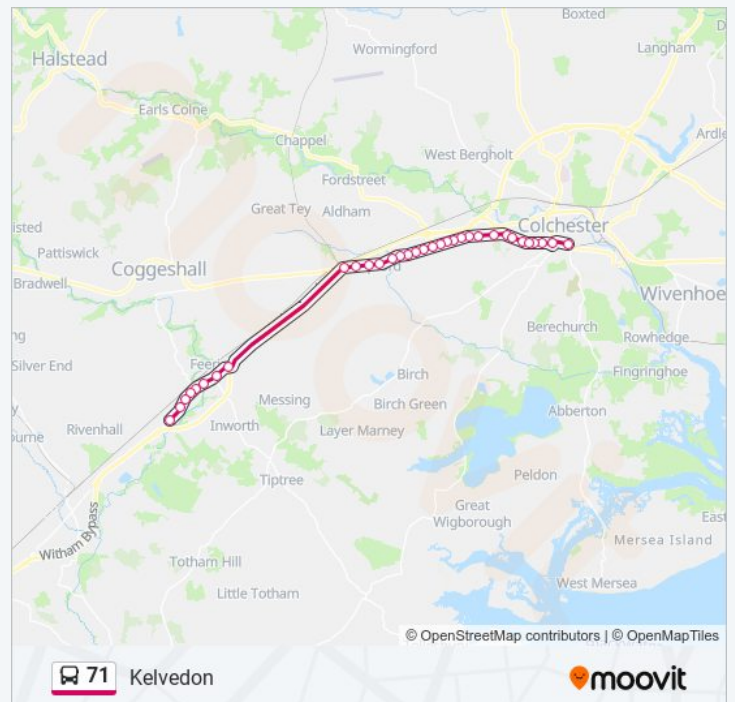

71 bus Info

Direction: Kelvedon

Stops: 33

Trip Duration: 30 min

Line Summary:

Gore Pit Corner, Feering

Feering Hill, Feering

The Railway Tavern, Kelvedon