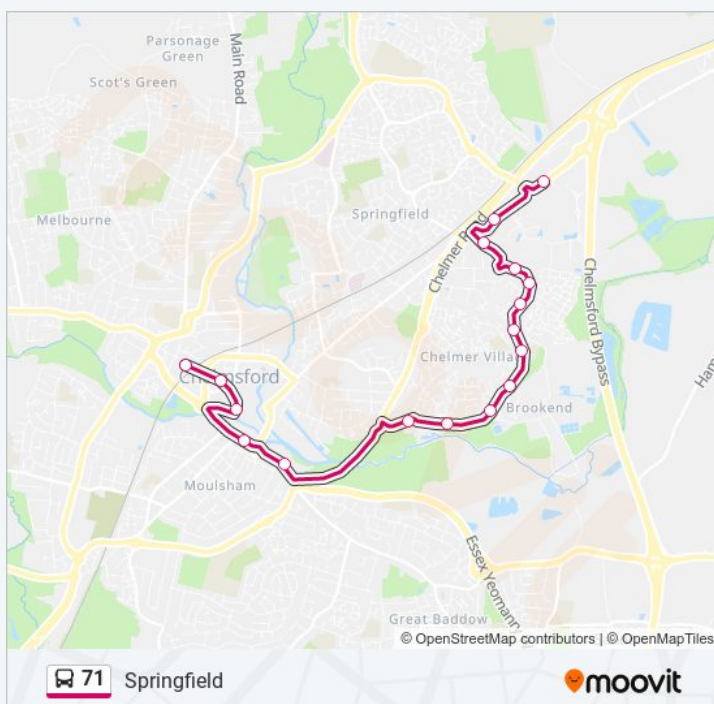

Gore Pit Corner, Feering

Feering Hill, Feering

The Railway Tavern, Kelvedon

Trews Gardens, Kelvedon

The Institute, Kelvedon

Post Office, Kelvedon

London Road, Kelvedon

Direction: Springfield

17 stops

[VIEW LINE SCHEDULE](#)

Bus Station, Chelmsford City Centre

Cathedral, Chelmsford City Centre

H & M, Chelmsford City Centre

Parkway, Chelmsford City Centre

Army & Navy, Chelmsford

Fox & Raven, Chelmer Village

Goddard Way, Chelmer Village

Pollard's Green, Chelmer Village

Shopping Centre, Chelmer Village

Henniker Gate, Chelmer Village

Sheppard Drive, Chelmer Village

Brook End Road, Chelmer Village

Barlows Reach, Chelmer Village

Chelmer Village Way, Chelmer Village

Cuton Hall Lane, Chelmer Village

Army Reserves Centre, Springfield

Sainsburys, Springfield

71 bus Time Schedule

Springfield Route Timetable:

Sunday	19:20
Monday	Not Operational
Tuesday	Not Operational
Wednesday	Not Operational
Thursday	Not Operational
Friday	Not Operational
Saturday	Not Operational

71 bus Info

Direction: Springfield

Stops: 17

Trip Duration: 15 min

Line Summary: