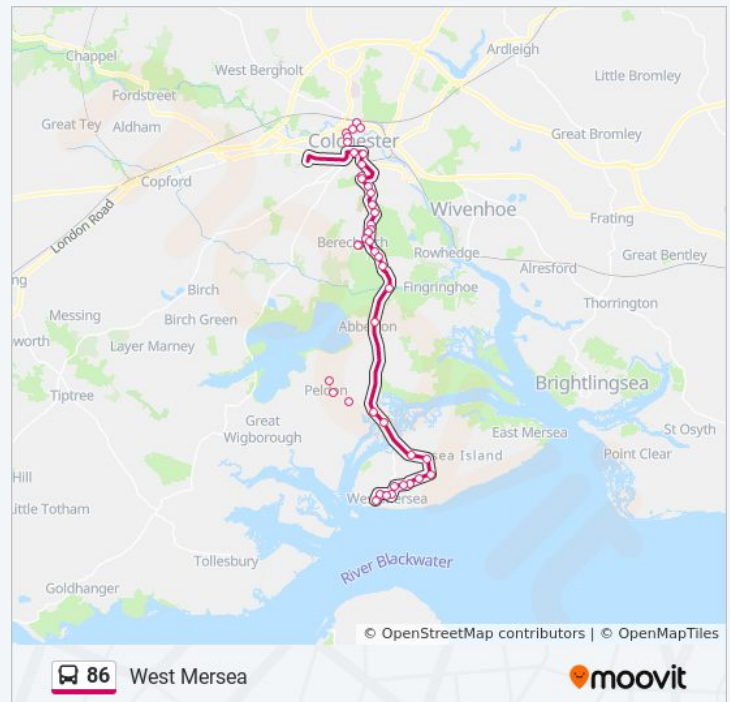

Head Street, Colchester City Centre

Middleborough, Colchester

Causton Road, Colchester

The Albert, Colchester

Catchpool Road, Colchester

Jump Street, Colchester

Direction: Colchester City Centre

36 stops

[VIEW LINE SCHEDULE](#)

High Street, West Mersea

Yorick Road, West Mersea

Barfield Rd, West Mersea

Elmwood Drive, West Mersea

The Fountain, West Mersea

Empress Avenue, West Mersea

Seaview Avenue, West Mersea

Saturday

07:33 - 18:00

86 bus Info

Direction: West Mersea

Stops: 42

Trip Duration: 43 min

Line Summary:

Seaview Avenue, West Mersea

Empress Avenue, West Mersea

The Fountain, West Mersea

Barfield Rd, West Mersea

Melrose Road, West Mersea

Church, West Mersea

High Street, West Mersea

86 bus time schedules and route maps are available in an offline PDF at moovitapp.com. Use the [Moovit App](#) to see live bus times, train schedule or subway schedule, and step-by-step directions for all public transit in London.