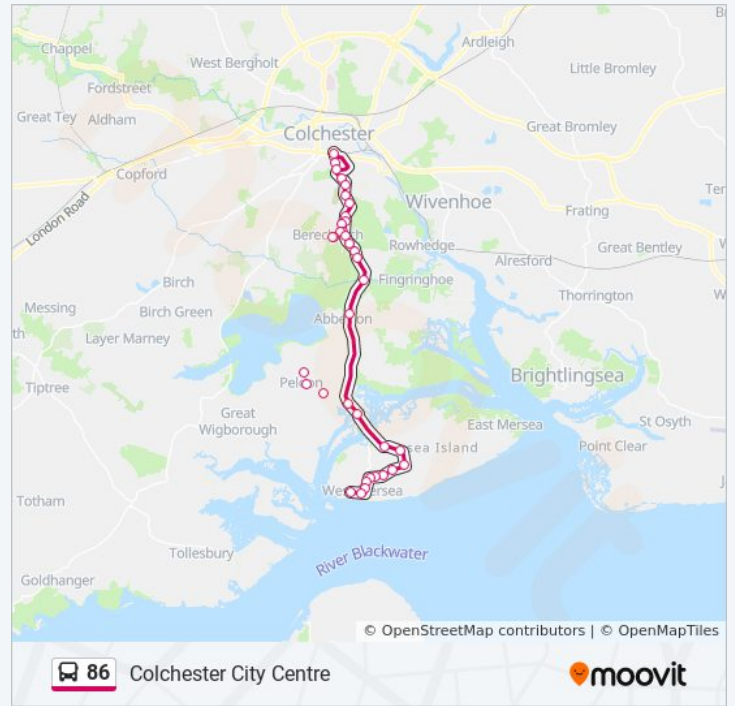

[VIEW LINE SCHEDULE](#)

High Street, West Mersea

Yorick Road, West Mersea

Barfield Rd, West Mersea

Elmwood Drive, West Mersea

The Fountain, West Mersea

Empress Avenue, West Mersea

Seaview Avenue, West Mersea

The Fox, West Mersea

Waldegraves Caravan Park, West Mersea

86 bus Time Schedule

Colchester City Centre Route Timetable:

Sunday	20:33
Monday	06:53 - 18:45
Tuesday	06:53 - 18:45
Wednesday	06:53 - 18:45
Thursday	06:53 - 18:45
Friday	06:53 - 18:45
Saturday	07:23 - 18:45

86 bus Info

Direction: Colchester City Centre

Stops: 36

Trip Duration: 32 min
Line Summary:

- Blue Row, West Mersea
- Dawes Lane, West Mersea
- Pyefleet House, West Mersea
- The Rose, Peldon
- Langenhoe Hall, Langenhoe
- Rectory, Langenhoe
- Butterfly Lodge, Langenhoe
- Mersea Rd, Abberton
- Haye Lane, Abberton
- Roman Hill House, Blackheath
- Weir Lane, Blackheath
- The Cherry Tree, Blackheath
- Baptist Church, Blackheath
- Berechurch Hall Road, Blackheath
- Lethe Grove, Monkwick
- Berechurch Hall Road, Blackheath
- Stansted Road, Colchester
- Buckley Place, Colchester
- Middlewick Ranges, Colchester
- Crematorium, Colchester
- Cemetery Gates, Colchester
- Pownall Crescent, Colchester
- Eagle Dr, Colchester
- Garrison Church, Colchester
- Mill Street, Colchester
- Military Road, Colchester
- Osborne Street, Colchester City Centre

Direction: West Mersea

42 stops

[VIEW LINE SCHEDULE](#)

- Jump Street, Colchester
- Leisureworld, Colchester

86 bus Time Schedule

West Mersea Route Timetable:

Sunday	09:45 - 19:45
Monday	06:38 - 17:47
Tuesday	06:38 - 17:47