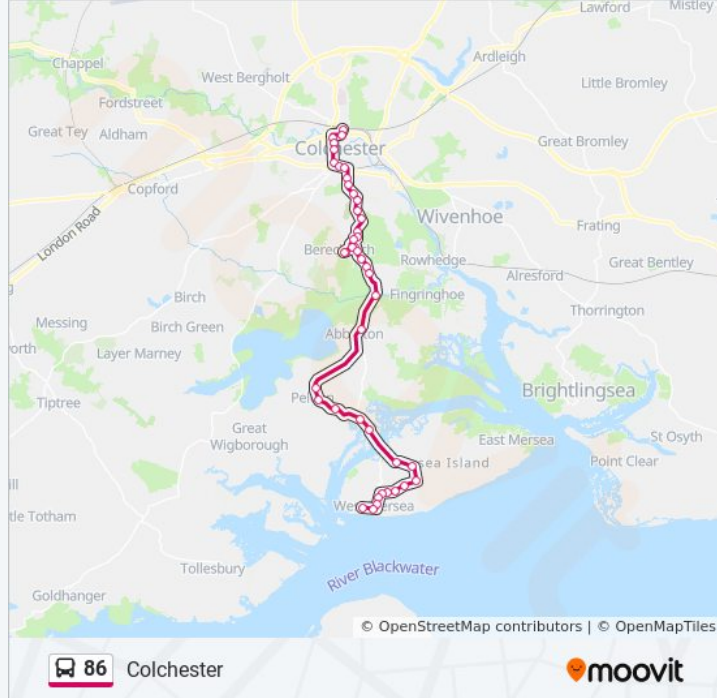

Head Street, Colchester City Centre

Middleborough, Colchester

Causton Road, Colchester

The Albert, Colchester

Catchpool Road, Colchester

Jump Street, Colchester

Direction: Colchester City Centre

36 stops

[VIEW LINE SCHEDULE](#)

High Street, West Mersea

Yorick Road, West Mersea

Barfield Rd, West Mersea

Elmwood Drive, West Mersea

The Fountain, West Mersea

Empress Avenue, West Mersea

Seaview Avenue, West Mersea

The Fox, West Mersea

Waldegraves Caravan Park, West Mersea

86 bus Time Schedule

Colchester City Centre Route Timetable:

Sunday	20:33
Monday	06:53 - 18:45
Tuesday	06:53 - 18:45
Wednesday	06:53 - 18:45
Thursday	06:53 - 18:45
Friday	06:53 - 18:45
Saturday	07:23 - 18:45

Saturday

07:33 - 18:00

86 bus Info

Direction: West Mersea

Stops: 42

Trip Duration: 43 min

Line Summary:

Seaview Avenue, West Mersea