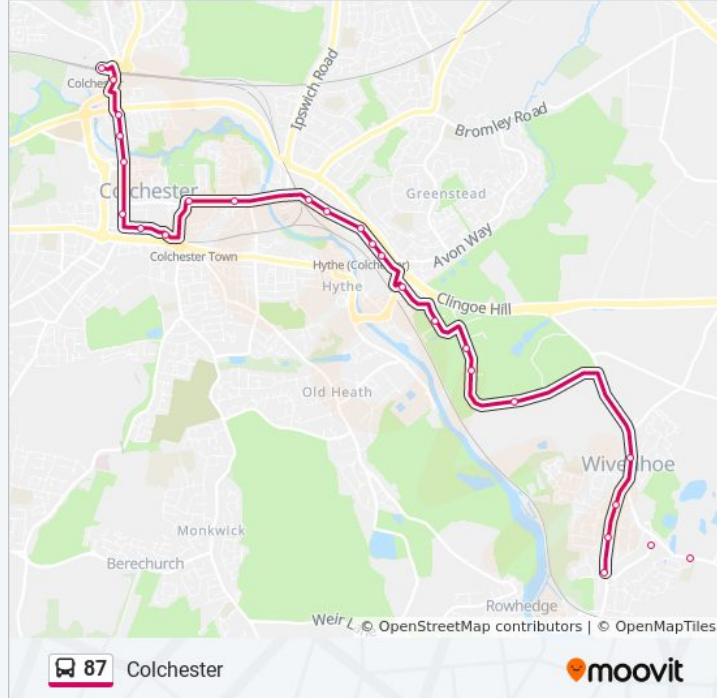

St John's Street, Colchester City Centre

Head Street, Colchester City Centre

Middleborough, Colchester

Causton Road, Colchester

The Albert, Colchester

Railway Station Layby, Colchester

Colchester Railway Station, Colchester

Direction: Colchester City Centre

40 stops

[VIEW LINE SCHEDULE](#)

Victoria Place, Brightlingsea

Station Road, Brightlingsea

Lower Park Road, Brightlingsea

87 bus Time Schedule

Colchester City Centre Route Timetable: