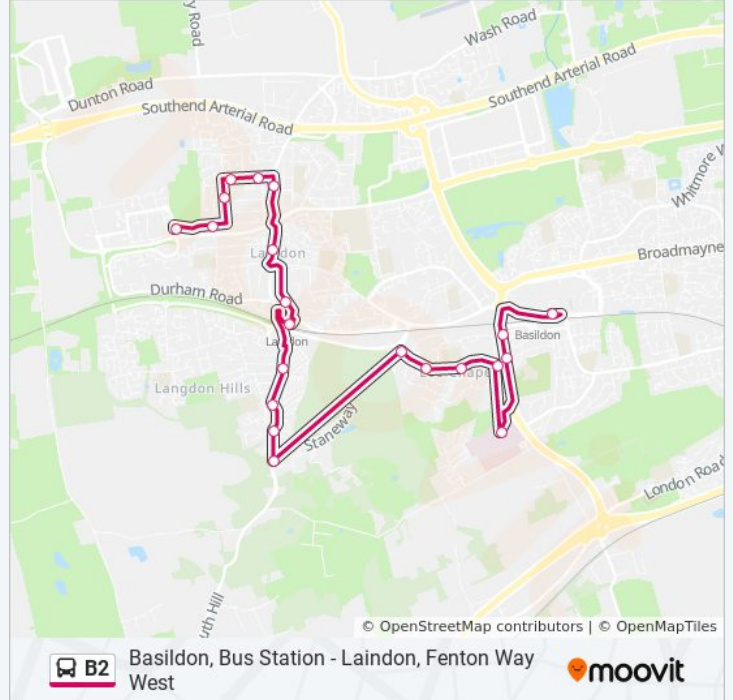

Use the Moovit App to find the closest B2 bus station near you and find out when is the next B2 bus arriving.

Direction: Basildon Town Centre

22 stops

[VIEW LINE SCHEDULE](#)

Fenton Way, Laindon
Victoria Road, Laindon
Powell Road, Laindon
Home Mead, Laindon
Tattenham Road, Laindon
King Edward Road, Laindon
Nicholl Road, Laindon
Laindon Centre, Laindon
Shopping Centre, Laindon
Telephone Exchange, Laindon
Laindon Railway Station, Laindon
Samuel Road, Langdon Hills
The Triangle, Langdon Hills
Shelsley Drive, Langdon Hills
Westley Road, Langdon Hills
Leysings, Basildon
Botelers, Basildon
Castlemayne, Basildon
Rantree Fold, Basildon
The Knares, Basildon
Ashdon Way, Basildon

B2 bus Info

Direction: Laindon

Stops: 21

Trip Duration: 24 min

Line Summary:

Powell Road, Laindon

Victoria Road, Laindon

Fenton Way, Laindon