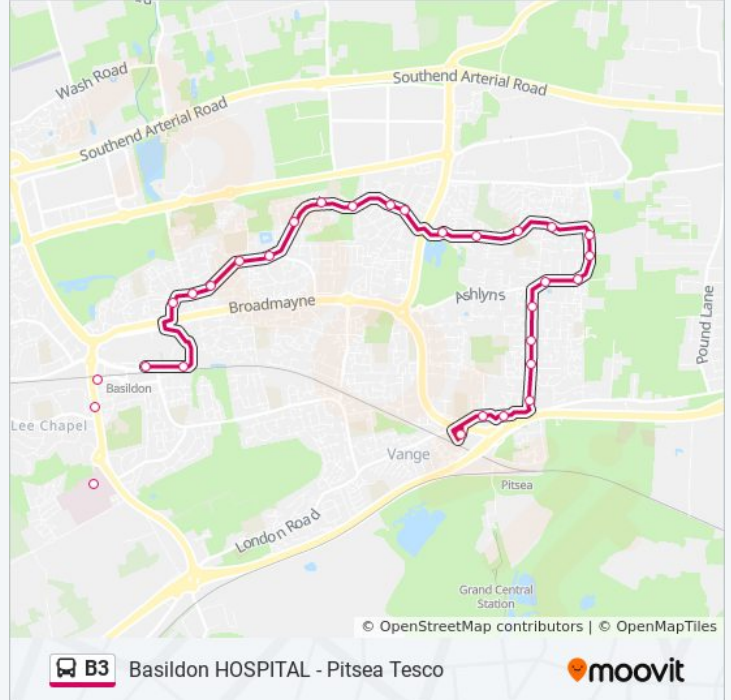

Tenterfields, Felmores

Great Ranton, Felmores

Havengore, Felmores

Wilsner, Felmores

Tyefields, Felmores

Kenneth Road, Pitsea

Crest Avenue, Pitsea

Wickford Avenue, Pitsea

Howards Park, Pitsea

Broadway, Pitsea

Station Lane, Pitsea

Tesco Store, Pitsea

B3 bus time schedules and route maps are available in an offline PDF at moovitapp.com. Use the [Moovit App](#) to see live bus times, train schedule or subway schedule, and step-by-step directions for all public transit in London.

[About Moovit](#) · [MaaS Solutions](#) · [Supported Countries](#) · [Mooviter Community](#)

© 2024 Moovit - All Rights Reserved

Check Live Arrival Times