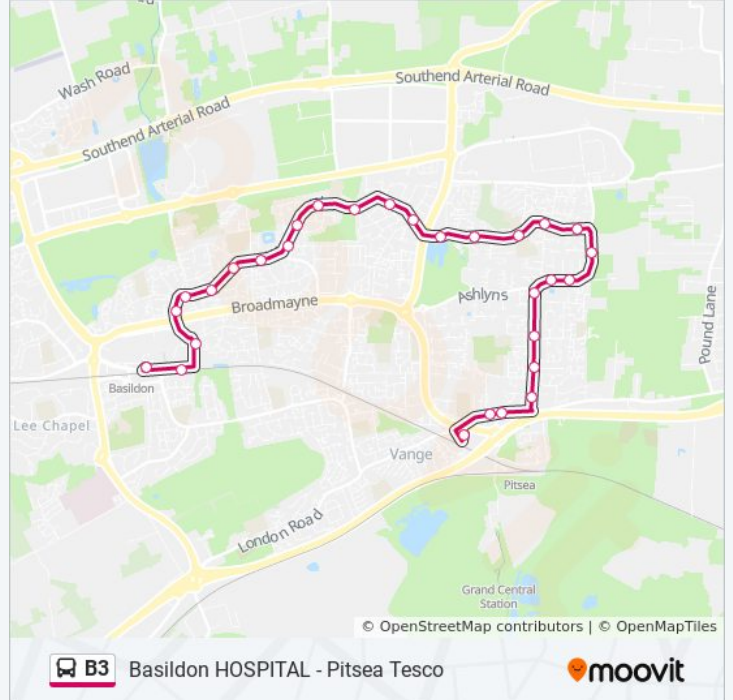

Basildon HOSPITAL - Pitsea Tesco

Get The App

The B3 bus line (Basildon HOSPITAL - Pitsea Tesco) has 3 routes. For regular weekdays, their operation hours are:  
 (1) Basildon: 05:28 - 05:43(2) Basildon Town Centre: 05:58 - 23:00(3) Pitsea: 06:00 - 23:30  
 Use the Moovit App to find the closest B3 bus station near you and find out when is the next B3 bus arriving.

**B3 bus Info**

**Direction:** Basildon Town Centre

**Stops:** 29

**Trip Duration:** 30 min

**Line Summary:**

Matching Green, Basildon

Maplestead, Basildon

Quilters Straight, Basildon

The Hatherley, Basildon

The Upway, Basildon

Methersgate, Basildon

Honeypot Lane, Basildon

Audley Way, Basildon

Long Riding, Basildon

Asda Eastgate, Basildon Town Centre

Bus Station, Basildon Town Centre

**Direction: Pitsea**

30 stops

[VIEW LINE SCHEDULE](#)

Hospital (Southbound), Basildon

The Knares, Basildon

Ashdon Way, Basildon

Bus Station, Basildon Town Centre

Asda Eastgate, Basildon Town Centre