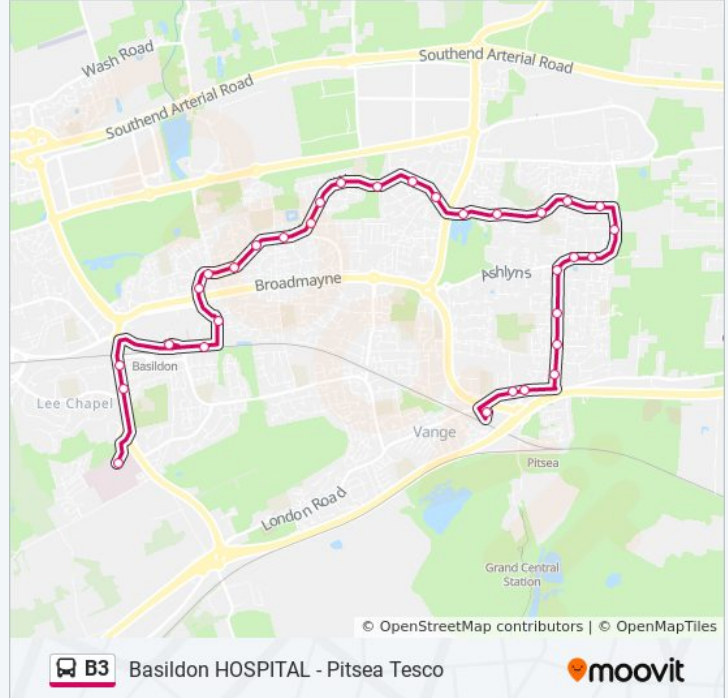

Basildon HOSPITAL - Pitsea Tesco

Get The App

The B3 bus line (Basildon HOSPITAL - Pitsea Tesco) has 3 routes. For regular weekdays, their operation hours are:  
 (1) Basildon: 05:28 - 05:43(2) Basildon Town Centre: 05:58 - 23:00(3) Pitsea: 06:00 - 23:30  
 Use the Moovit App to find the closest B3 bus station near you and find out when is the next B3 bus arriving.

**Direction: Basildon**

32 stops

[VIEW LINE SCHEDULE](#)

- Tesco Store, Pitsea
- Station Lane, Pitsea
- Broadway, Pitsea
- Howards Park, Pitsea
- Wickford Avenue, Pitsea
- Crest Avenue, Pitsea
- Kenneth Road, Pitsea
- Tyefields, Felmores
- Wilsner, Felmores
- Havengore, Felmores
- Great Ranton, Felmores
- Tenterfields, Felmores
- Shops, Felmores
- Loxford, Felmores
- Northlands Park, Felmores
- Grimston Road, Basildon
- Barrington Gardens, Basildon
- The Jolly Friar, Basildon
- Matching Green, Basildon
- Maplestead, Basildon
- Quilters Straight, Basildon
- The Hatherley, Basildon

**Direction:** Basildon

**Stops:** 32

**Trip Duration:** 35 min

**Line Summary:**

The Upway, Basildon  
 Methersgate, Basildon  
 Honeypot Lane, Basildon  
 Audley Way, Basildon  
 Long Riding, Basildon  
 Asda Eastgate, Basildon Town Centre  
 Bus Station, Basildon Town Centre  
 Ashdon Way, Basildon  
 The Knares, Basildon  
 Hospital (Northbound), Basildon

**Direction: Pitsea**

30 stops

[VIEW LINE SCHEDULE](#)

Hospital (Southbound), Basildon

The Knares, Basildon

Ashdon Way, Basildon

Bus Station, Basildon Town Centre

Asda Eastgate, Basildon Town Centre