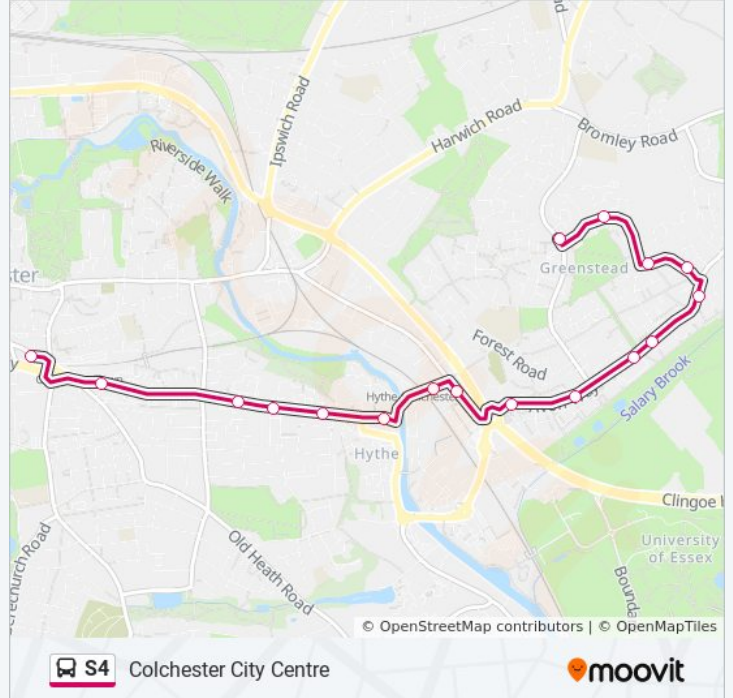

### Direction: Colchester City Centre

18 stops

[VIEW LINE SCHEDULE](#)

- Library, Greenstead
- Acacia Avenue, Greenstead
- Hamlet Drive, Greenstead
- Macbeth Close, Greenstead
- Titania Close, Greenstead
- Magnolia Drive, Greenstead
- University Residences, Greenstead
- Scarfe Way, Greenstead
- Delius Walk, Greenstead
- Tesco Store, the Hythe
- Hythe Railway Station, the Hythe
- Maudlyn Road, the Hythe
- St Leonard's Church, Colchester
- Port Lane, Colchester
- Cannon Street, Colchester
- Wimpole Road, Colchester
- Sportsman's Club, Colchester
- Osborne Street, Colchester City Centre

### S4 bus Info

**Direction:** Colchester City Centre

**Stops:** 18

**Trip Duration:** 20 min

**Line Summary:**

## Direction: Greenstead

23 stops

[VIEW LINE SCHEDULE](#)

Osborne Street, Colchester City Centre  
 Head Street, Colchester City Centre  
 High Street, Colchester City Centre  
 Queen Street, Colchester City Centre  
 Town Railway Station, Colchester  
 Sportsman's Club, Colchester  
 Cannon Street, Colchester  
 Port Lane, Colchester  
 St Leonard's Church, Colchester  
 Maudlyn Road, the Hythe  
 Hythe Railway Station, the Hythe  
 Tesco Store, the Hythe  
 Arnold Drive, Greenstead  
 Scarfe Way, Greenstead  
 Hunwicke Road Shops, Greenstead  
 Penrice Close, Greenstead  
 Chase Court, Greenstead  
 Howe Close, Greenstead

**Direction: Greenstead**

8 stops  
[VIEW LINE SCHEDULE](#)

- Library, Greenstead
- Acacia Avenue, Greenstead
- Hamlet Drive, Greenstead
- Macbeth Close, Greenstead
- Titania Close, Greenstead
- Magnolia Drive, Greenstead
- University Residences, Greenstead
- Scarfe Way, Greenstead