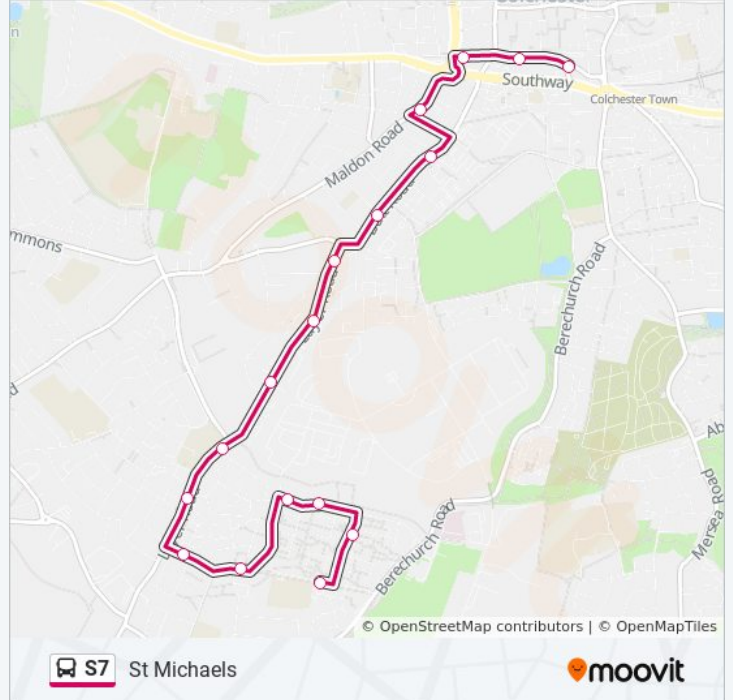

### Direction: Colchester City Centre

14 stops

[VIEW LINE SCHEDULE](#)

- Baronswood Way, St Michaels
- Homefield Road, St Michaels
- Lordswood Road, Shrub End
- Layer Road, Shrub End
- Boadicea Way South, Shrub End
- Rainsborowe Road, Colchester
- Oyster Place, Colchester
- Drury Arms, Colchester
- Hamilton Road, Colchester
- Salisbury Avenue, Colchester
- Police Station, Colchester
- Head Street, Colchester City Centre
- High Street, Colchester City Centre
- Osborne Street, Colchester City Centre

### S7 bus Info

**Direction:** Colchester City Centre

**Stops:** 14

**Trip Duration:** 13 min

**Line Summary:**

## Direction: St Michaels

17 stops

[VIEW LINE SCHEDULE](#)

Osborne Street, Colchester City Centre  
St John's Street, Colchester City Centre  
Crouch Street, Colchester City Centre  
Maldon Court, Colchester  
Salisbury Avenue, Colchester  
Hamilton Road, Colchester  
Drury Arms, Colchester  
Oyster Place, Colchester  
Rainsborowe Road, Colchester  
Boadicea Way South, Shrub End  
Layer Road, Shrub End  
Lordswood Road, Shrub End  
Homefield Road, St Michaels  
Earlswood Way, St Michaels  
Beechwood Close, St Michaels  
Peerswood Road, St Michaels  
Baronswood Way, St Michaels

## S7 bus Info

**Direction:** St Michaels

**Stops:** 17

**Trip Duration:** 16 min

**Line Summary:**

S7 bus time schedules and route maps are available in an offline PDF at [moovitapp.com](https://moovitapp.com). Use the [Moovit App](#) to see live bus times, train schedule or subway schedule, and step-by-step directions for all public transit in London.