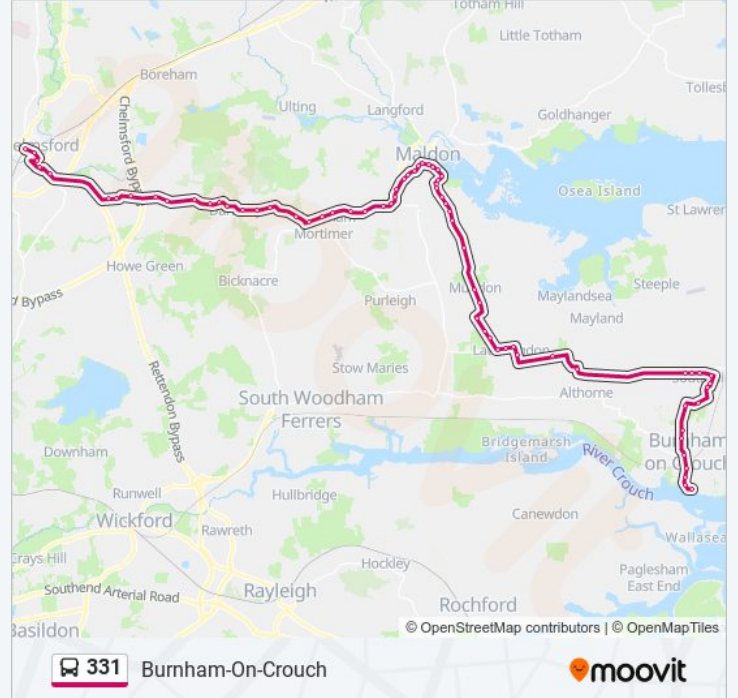

Lodge Road, Woodham Mortimer

Limebrook Farm, Maldon

Ben Cobey Ave, Maldon

Morrisons Wycke Hill, Maldon

Fire Station, Maldon

Spital Road Flats, Maldon

Queen Victoria, Maldon

St Peter's Hospital, Maldon

Does Corner, Maldon Town Centre

All Saints Church, Maldon Town Centre

The Swan Hotel, Maldon Town Centre

Wantz Road, Maldon

Victoria Road, Maldon

Maldon Prom Gates, Maldon

Lower Plume School, Maldon

Cups Corner, Maldon

Mundon Road, Maldon

Rydal Drive, Maldon

Park Drive, Maldon

South House Chase, Maldon

The Cottages, Maldon

Stud Farm, Mundon

Victory Hall, Mundon

Mundon Road Coal Yard, Mundon

A1 Corner, Mundon

St Andrew's Farm, Latchingdon

Mayfair Industrial Estate, Latchingdon

Garage, Latchingdon

The Red Lion, Latchingdon

School, Latchingdon

The Village Hall, Latchingdon

Greenacres, Althorne

Post Office, Althorne