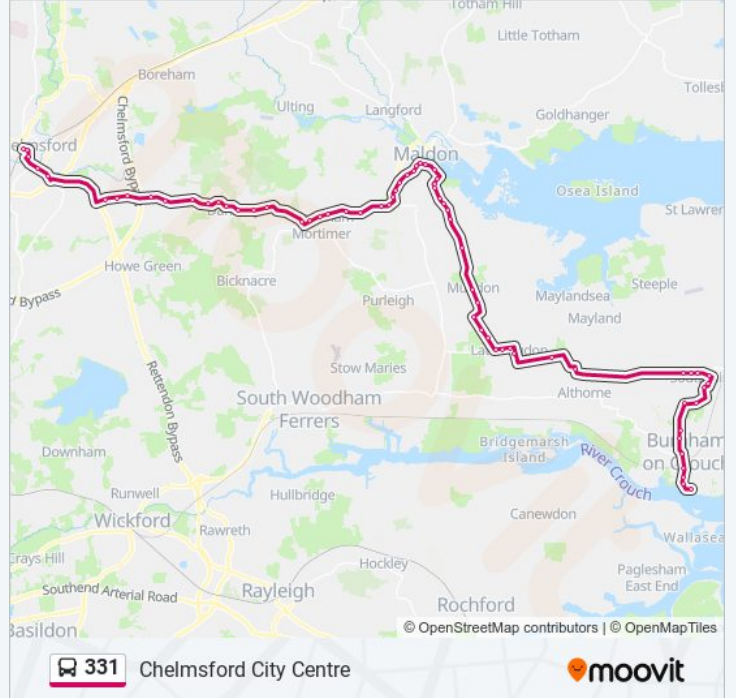

**Direction: Chelmsford City Centre**

68 stops

[VIEW LINE SCHEDULE](#)

Clock Tower, Burnham-On-Crouch  
Burnham Cinema, Burnham-On-Crouch  
Burnham Library, Burnham-On-Crouch  
The Railway Hotel, Burnham-On-Crouch  
Marsh Road, Burnham-On-Crouch  
Eves Corner, Burnham-On-Crouch  
Burnham Cemetery, Burnham-On-Crouch  
Bullfinch Corner, Southminster  
The Rose, Southminster  
Kings Road Corner, Southminster  
Vicarage Meadow, Southminster  
High Street, Southminster  
Devonshire Road, Southminster  
Steeple Road Corner, Southminster

**331 bus Info**

**Direction:** Chelmsford City Centre

**Stops:** 68

**Trip Duration:** 77 min

**Line Summary:**

Southfield Way, Southminster  
Post Office, Althorne  
Greenacres, Althorne  
The Village Hall, Latchingdon  
School, Latchingdon  
The Red Lion, Latchingdon  
Garage, Latchingdon  
Mayfair Industrial Estate, Latchingdon  
St Andrew's Farm, Latchingdon  
A1 Corner, Mundon  
Mundon Road Coal Yard, Mundon  
Victory Hall, Mundon  
Stud Farm, Mundon  
The Cottages, Maldon  
South House Chase, Maldon  
Park Drive, Maldon  
Rydal Drive, Maldon  
Mundon Road, Maldon  
Cups Corner, Maldon  
Lower Plume School, Maldon  
Victoria Road, Maldon  
The Swan Hotel, Maldon Town Centre  
The White Horse, Maldon Town Centre  
Does Corner, Maldon Town Centre  
St Peter's Hospital, Maldon  
Queen Victoria, Maldon  
West Station, Maldon  
Fire Station, Maldon  
Morrisons Wycke Hill, Maldon  
Ben Cobey Ave, Maldon  
Limebrook Farm, Maldon  
Lodge Road, Woodham Mortimer  
Church, Woodham Mortimer

Rectory Lane, Woodham Mortimer

Post Office Road, Woodham Mortimer

Bryant's Lane, Woodham Mortimer

Oak Corner, Woodham Mortimer

Runsell Green, Danbury

The Avenue, Danbury

Eves Corner, Danbury

The Griffin, Danbury