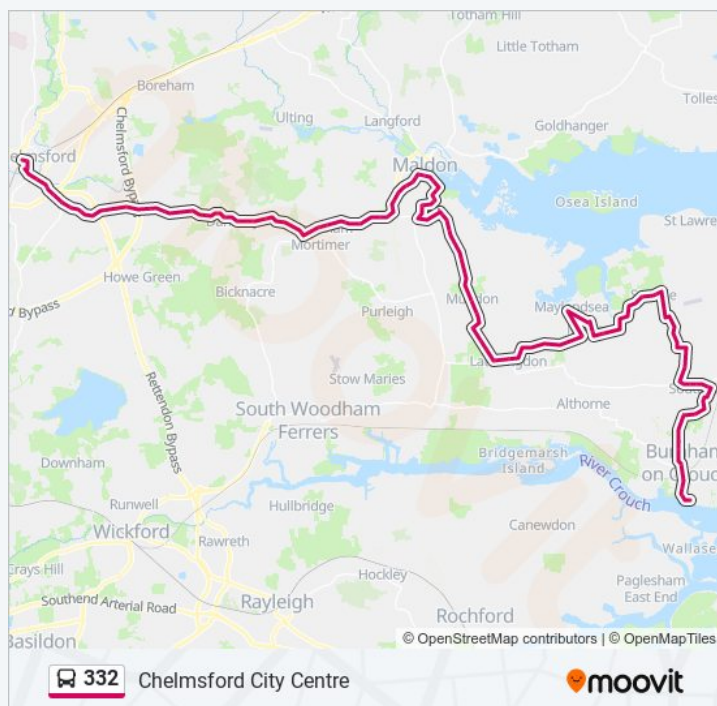

Stops: 82

Trip Duration: 88 min

Line Summary:

Mundon Road Coal Yard, Mundon

Victory Hall, Mundon

Stud Farm, Mundon

The Cottages, Maldon

South House Chase, Maldon