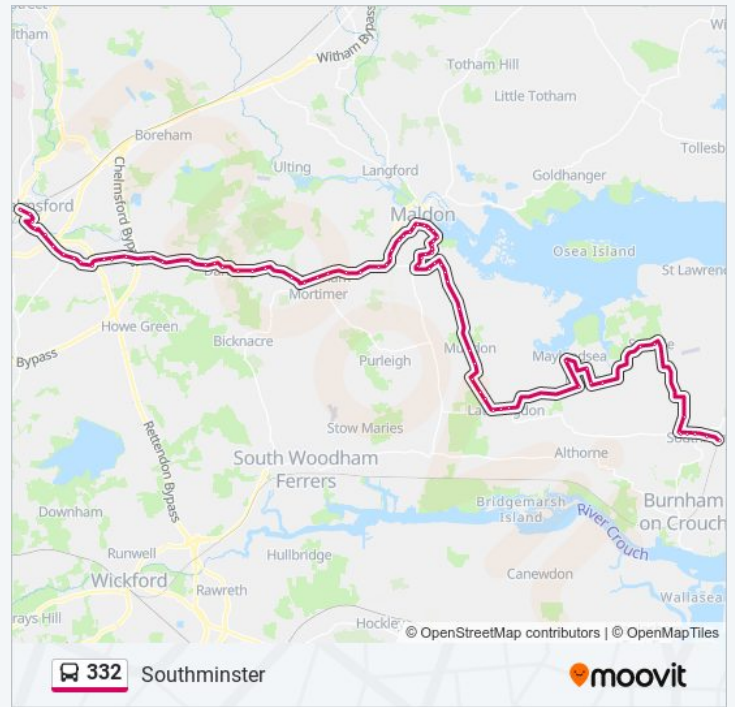

The Swan Hotel, Maldon Town Centre

Wantz Road, Maldon

Victoria Road, Maldon

Maldon Prom Gates, Maldon

Lower Plume School, Maldon

Cups Corner, Maldon

Mundon Road, Maldon

Shakespeare Drive, Maldon