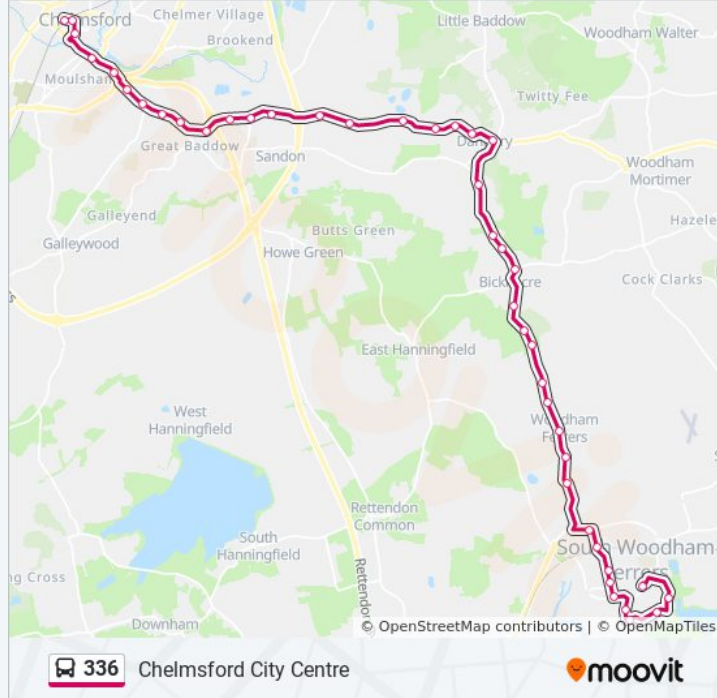

336 bus Info

Direction: Chelmsford City Centre

Stops: 42

Trip Duration: 49 min

Line Summary:

Eves Corner, Danbury

The Griffin, Danbury

The Spinney, Danbury

The Blue Lion, Great Baddow

Chelmerton Avenue, Great Baddow

The Beehive, Great Baddow

Meadgate Avenue, Great Baddow

Army & Navy, Chelmsford

Parkway, Chelmsford City Centre

Retail Market, Chelmsford City Centre

Railway Station, Chelmsford City Centre

Bus Station, Chelmsford City Centre

Direction: South Woodham Ferrers

42 stops

[VIEW LINE SCHEDULE](#)

Bus Station, Chelmsford City Centre

Cathedral, Chelmsford City Centre

Direction: South Woodham Ferrers

Stops: 42

Trip Duration: 44 min
Line Summary:

The Kings Head, Great Baddow

Manor Farm Shop, Great Baddow

Molrams Lane, Great Baddow

Brick Kiln Road, Sandon

Old Boarding School, Sandon