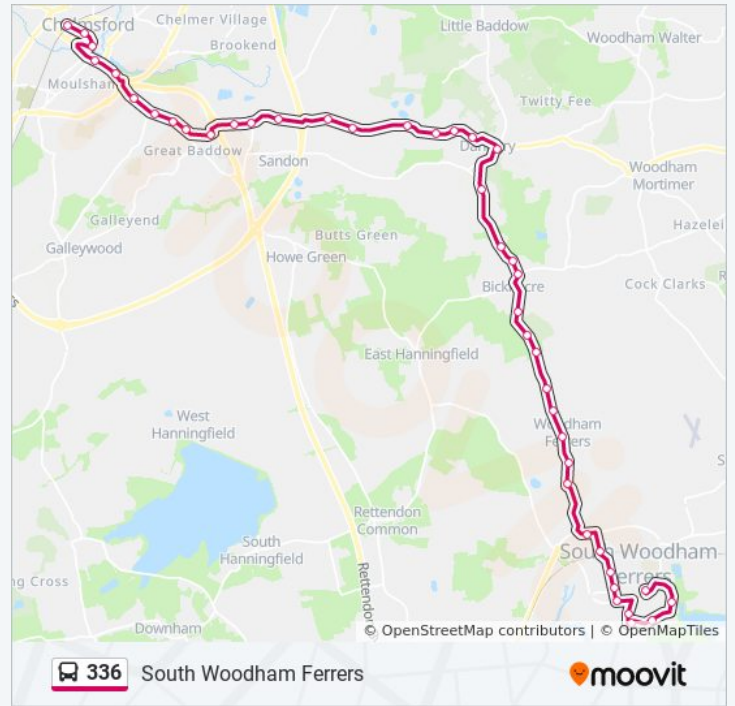

Direction: South Woodham Ferrers

Stops: 42

Trip Duration: 44 min
Line Summary:

The Kings Head, Great Baddow

Manor Farm Shop, Great Baddow

Molrams Lane, Great Baddow

Brick Kiln Road, Sandon

Old Boarding School, Sandon

Victoria Road, South Woodham Ferrers

Hallowell Down, South Woodham Ferrers

Broughton Road, South Woodham Ferrers

Collingwood Road, South Woodham Ferrers

Creekview Road, South Woodham Ferrers

Asda Store, South Woodham Ferrers