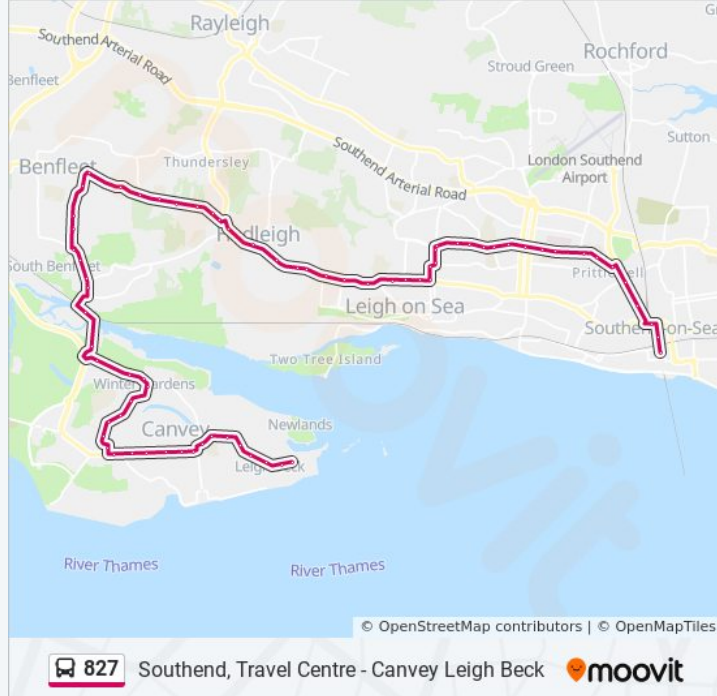

Direction: Southend-On-Sea

72 stops

[VIEW LINE SCHEDULE](#)

Leigh Beck, Canvey
Transport Museum, Canvey
Corsel Rd, Canvey
Lappmark Road, Canvey
Maurice Road, Canvey
Normans Road, Canvey
Market, Canvey
School, Canvey
Haystack Corner, Canvey
Runnymede Road, Canvey
Rose Road, Canvey
Jones Corner, Canvey

Kents Hill Road North, South Benfleet

Glen Road, South Benfleet

Kenneth Road, South Benfleet

Usp College, South Benfleet

Warren Chase, South Benfleet

Shipwrights Drive North, South Benfleet

Cranbrook Avenue, South Benfleet

Victoria House Corner, Hadleigh

Bus Depot, Hadleigh

Morrisons, Hadleigh

Oak Road, Hadleigh

Broughton Road, Hadleigh

Woodfield Road, Hadleigh

Tattersall Gardens, Leigh-On-Sea

Thames Drive, Leigh-On-Sea

Canvey Road, Leigh-On-Sea

Burnham Road, Leigh-On-Sea

West Leigh Schools, Leigh-On-Sea

Kingswood Chase, Leigh-On-Sea

Leigh Elms, Leigh-On-Sea

Bonchurch Park, Leigh-On-Sea

Manchester Drive, Leigh-On-Sea

Blenheim Chase, Leigh-On-Sea