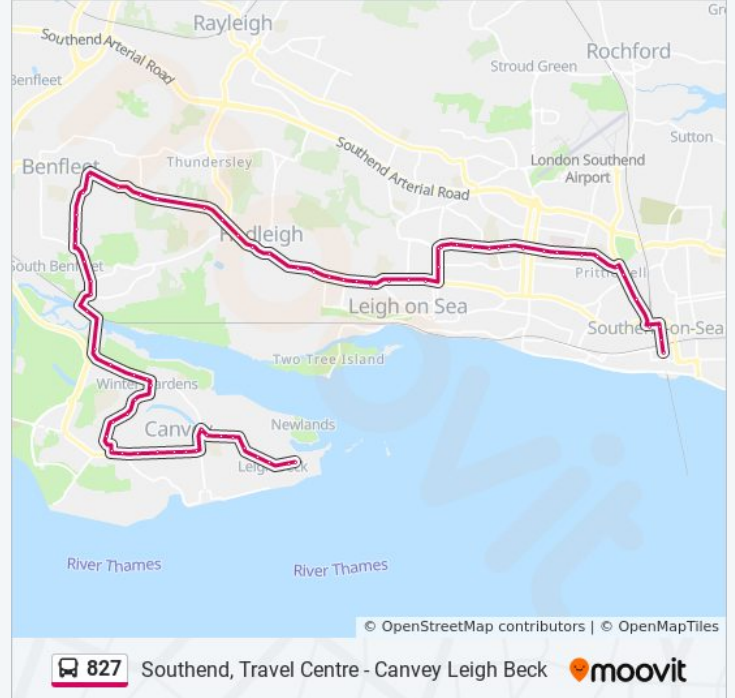

Silver Jubilee, Canvey

Budna Road, Canvey

Armada, Canvey

Dinant Avenue, Canvey

Second Avenue, Canvey
Pine Close, Canvey
Hawkesbury Road, Canvey
Southwick Road, Canvey
Jones Corner, Canvey
Fairlop Avenue, Canvey
Convent Road, Canvey
Haystack Corner, Canvey
Oyster Fleet, Canvey
Market, Canvey
May Avenue, Canvey
Normans Road, Canvey
Maurice Road, Canvey
Baardwyck Avenue, Canvey
Corsel Rd, Canvey
Transport Museum, Canvey
Leigh Beck, Canvey

Direction: Southend-On-Sea

72 stops

[VIEW LINE SCHEDULE](#)

Leigh Beck, Canvey
Transport Museum, Canvey
Corsel Rd, Canvey
Lappmark Road, Canvey
Maurice Road, Canvey
Normans Road, Canvey
Market, Canvey
School, Canvey
Haystack Corner, Canvey
Runnymede Road, Canvey
Rose Road, Canvey
Jones Corner, Canvey

Victoria House Corner, Hadleigh

Bus Depot, Hadleigh

Morrisons, Hadleigh

Oak Road, Hadleigh

Broughton Road, Hadleigh

Woodfield Road, Hadleigh

Tattersall Gardens, Leigh-On-Sea

Thames Drive, Leigh-On-Sea

Victoria Station Interchange, Southend-On-Sea

Whitegate Road, Southend-On-Sea

Travel Centre, Southend-On-Sea

827 bus time schedules and route maps are available in an offline PDF at moovitapp.com. Use the [Moovit App](#) to see live bus times, train schedule or subway schedule, and step-by-step directions for all public transit in London.