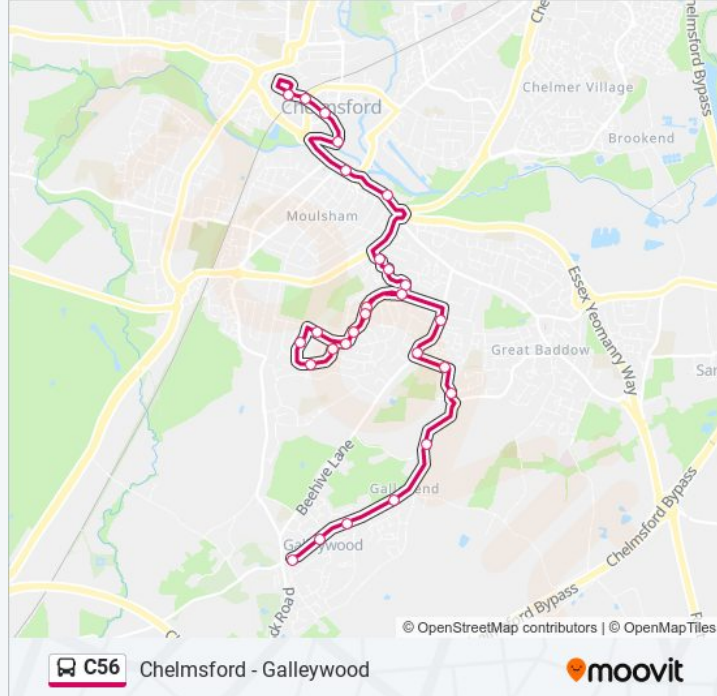

### Direction: Galleywood

27 stops

[VIEW LINE SCHEDULE](#)

- Bus Station, Chelmsford City Centre
- Railway Station, Chelmsford City Centre
- Cathedral, Chelmsford City Centre
- H & M, Chelmsford City Centre
- Parkway, Chelmsford City Centre
- Army & Navy, Chelmsford
- Burghley Way, Great Baddow
- Lister Tye, Great Baddow
- Gunson Gate, Great Baddow
- Donald Way, Moulsham Lodge Estate
- Gloucester Avenue Shops, Moulsham Lodge Estate
- Lime Walk, Moulsham Lodge Estate
- Heath Drive, Moulsham Lodge Estate
- Alder Drive, Moulsham Lodge Estate
- Tylers Close, Moulsham Lodge Estate
- Lewis Drive, Moulsham Lodge Estate
- Rose Glen, Moulsham Lodge Estate
- Fairway, Moulsham Lodge Estate
- The Ridings, Great Baddow
- Sawkins Avenue, Great Baddow
- Duffield Road, Great Baddow

### C56 bus Info

**Direction:** Galleywood

**Stops:** 27

**Trip Duration:** 24 min

**Line Summary:**

Readers Corner, Great Baddow

Gt. Baddow Barn, Great Baddow

The Green, Galleywood

Keene Way, Galleywood

Skinners Lane Shops, Galleywood

Keene Hall, Galleywood

C56 bus time schedules and route maps are available in an offline PDF at [moovitapp.com](https://moovitapp.com). Use the [Moovit App](#) to see live bus times, train schedule or subway schedule, and step-by-step directions for all public transit in London.