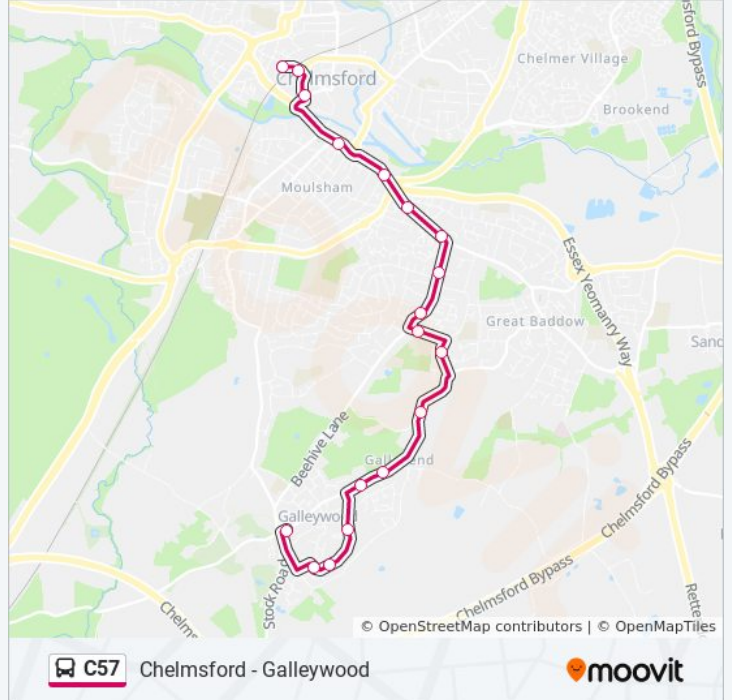

Use the Moovit App to find the closest C57 bus station near you and find out when is the next C57 bus arriving.

Direction: Chelmsford City Centre

18 stops

[VIEW LINE SCHEDULE](#)

Keene Hall, Galleywood
Well Lane, Galleywood
West Lawn, Galleywood
Barnard Road Co-Op, Galleywood
Jubilee Park, Galleywood
The Green, Galleywood
Gt. Baddow Barn, Great Baddow
Readers Corner, Great Baddow
Duffield Road, Great Baddow
Sawkins Avenue, Great Baddow
Loftin Way, Great Baddow
The Beehive, Great Baddow
Meadgate Avenue, Great Baddow
Army & Navy, Chelmsford
Parkway, Chelmsford City Centre
Retail Market, Chelmsford City Centre
Railway Station, Chelmsford City Centre
Bus Station, Chelmsford City Centre

C57 bus Time Schedule

Chelmsford City Centre Route Timetable:

Sunday	Not Operational
Monday	21:21
Tuesday	21:21
Wednesday	21:21
Thursday	21:21
Friday	21:21
Saturday	21:21 - 22:21

C57 bus Info

Direction: Chelmsford City Centre

Stops: 18

Trip Duration: 19 min

Line Summary:

Direction: Galleywood

17 stops

[VIEW LINE SCHEDULE](#)

Bus Station, Chelmsford City Centre

Railway Station, Chelmsford City Centre