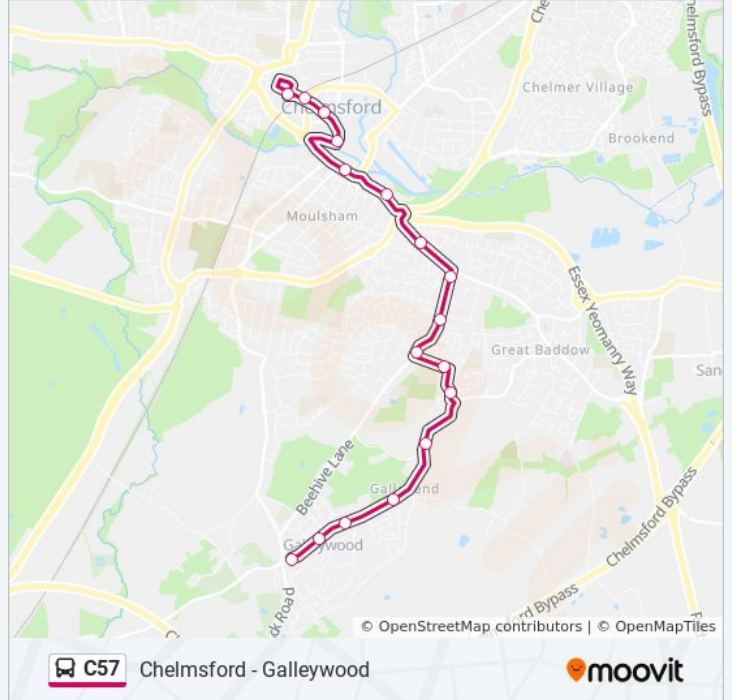

C57 bus time schedules and route maps are available in an offline PDF at moovitapp.com. Use the [Moovit App](#) to see live bus times, train schedule or subway schedule, and step-by-step directions for all public transit in London.

[About Moovit](#) • [MaaS Solutions](#) • [Supported Countries](#) • [Mooviter Community](#)

© 2024 Moovit - All Rights Reserved

Check Live Arrival Times