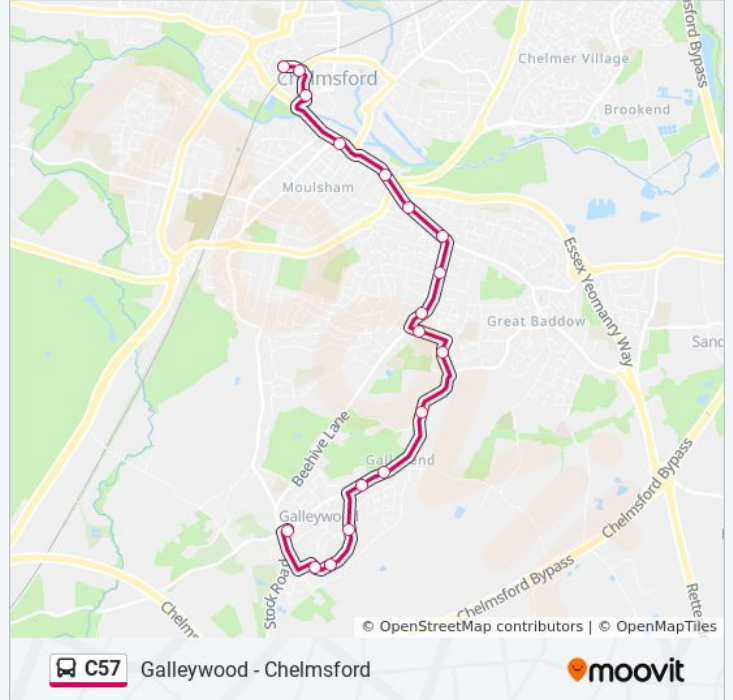

### Direction: Chelmsford City Centre

18 stops

[VIEW LINE SCHEDULE](#)

Keene Hall, Galleywood  
Well Lane, Galleywood  
West Lawn, Galleywood  
Barnard Road Co-Op, Galleywood  
Jubilee Park, Galleywood  
The Green, Galleywood  
Gt. Baddow Barn, Great Baddow  
Readers Corner, Great Baddow  
Duffield Road, Great Baddow  
Sawkins Avenue, Great Baddow  
Loftin Way, Great Baddow  
The Beehive, Great Baddow  
Meadgate Avenue, Great Baddow  
Army & Navy, Chelmsford  
Parkway, Chelmsford City Centre  
Retail Market, Chelmsford City Centre  
Railway Station, Chelmsford City Centre  
Bus Station, Chelmsford City Centre

### C57 bus Time Schedule

Chelmsford City Centre Route Timetable:

Sunday	Not Operational
Monday	20:21
Tuesday	20:21
Wednesday	20:21
Thursday	20:21
Friday	20:21
Saturday	20:21

### C57 bus Info

**Direction:** Chelmsford City Centre

**Stops:** 18

**Trip Duration:** 19 min

**Line Summary:**

C57 bus time schedules and route maps are available in an offline PDF at [moovitapp.com](https://moovitapp.com). Use the [Moovit App](#) to see live bus times, train schedule or subway schedule, and step-by-step directions for all public transit in London.