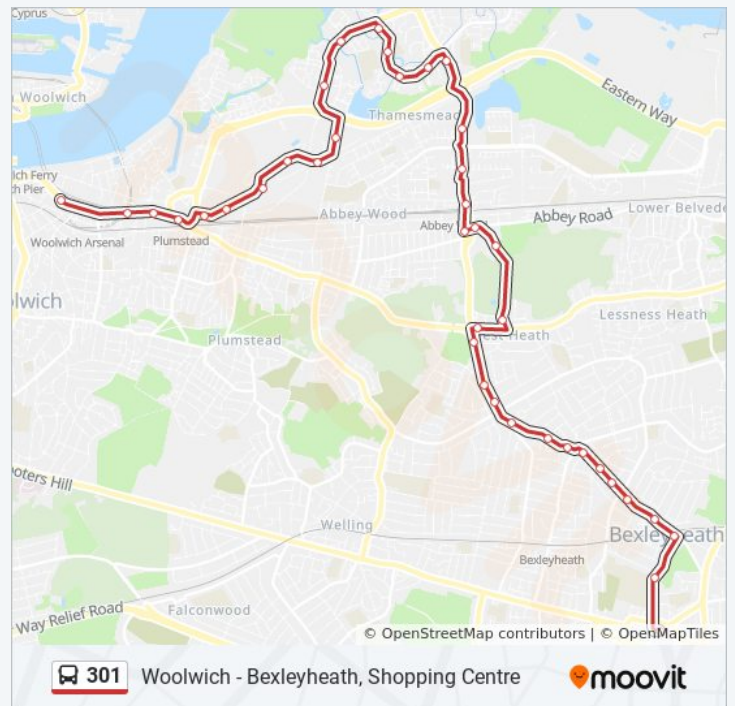

Long Lane / Brampton Road (S)

St Andrew's Parish Church

Brampton Road Lessness Avenue

Burcharbro Road (E)

Woolwich Road / Brampton Road (B)

Hurst Lane (E)

Woodland Way (N)

Abbey Wood / Florence Road (L)

Abbey Wood Road (G)

Abbey Wood Station (C)

Harrow Manorway / Lensbury Way (A)

Southmere Lake (N)

Titmuss Avenue (SF)

Southwood Road (SG)

Hawksmoor School (SH)

Gallions Reach Health Centre (F)

Watersmeet Place (S)

Grasshaven Way (X)

Nathan Way / Eastern Way (U)

Purland Road East (V)

Purland Road West (W)

Boughton Road (W)

Hadden Road (WR)

Pettman Crescent (WS)

Plumstead Road / Plumstead Station (WM)

Greenwich Community College (WP)

Maxey Road (W)

Beresford Sq / Woolwich Arsenal Stn (U)

301 bus time schedules and route maps are available in an offline PDF at moovitapp.com. Use the [Moovit App](#) to see live bus times, train schedule or subway schedule, and step-by-step directions for all public transit in London.

[About Moovit](#) · [MaaS Solutions](#) · [Supported Countries](#) · [Mooviter Community](#)

© 2024 Moovit - All Rights Reserved

Check Live Arrival Times