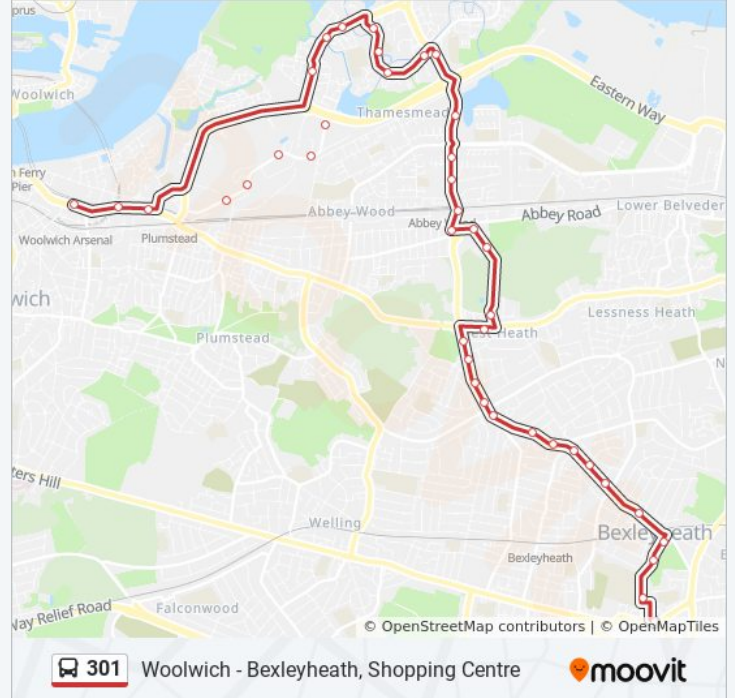

Use the Moovit App to find the closest 301 bus station near you and find out when is the next 301 bus arriving.

**Direction: Bexleyheath, Shopping Centre**

40 stops

[VIEW LINE SCHEDULE](#)

- Woolwich (K)
- Maxey Road (E)
- Plumstead Bus Garage (A)
- Hadden Road (R)
- Boughton Road (E)
- Purland Road West (P)
- Purland Road East (Q)
- Nathan Way / Eastern Way (R)
- Grasshaven Way (Y)
- Watersmeet Place (N)
- Central Way / Thamesmead Town Centre (B)
- Gallions Reach Health Centre (G)
- Hawksmoor School (SA)
- Southwood Road (SB)
- Titmuss Avenue (SC)
- Thamesmead / Carlyle Road (SJ)
- Southmere Lake (S)
- Harrow Manorway / Yarnton Way (B)
- Overton Road (BA)
- Harrow Manorway / Abbey Wood Station (D)
- Abbey Wood Road (E)

**301 bus Info**

**Direction:** Bexleyheath, Shopping Centre

**Stops:** 40

**Trip Duration:** 37 min

**Line Summary:**

Abbey Road (W)

Woodland Way

Hurst Lane (F)

**Direction: Woolwich**

38 stops

[VIEW LINE SCHEDULE](#)

Bexleyheath Clock Tower (L)

Pelham Road (NA)

Long Lane / Woolwich Road (NB)

Heversham Road

Belvedere Road

**301 bus Info**

**Direction:** Woolwich

**Stops:** 38

**Trip Duration:** 37 min

**Line Summary:**

Long Lane / Brampton Road (S)

St Andrew's Parish Church

Brampton Road Lessness Avenue