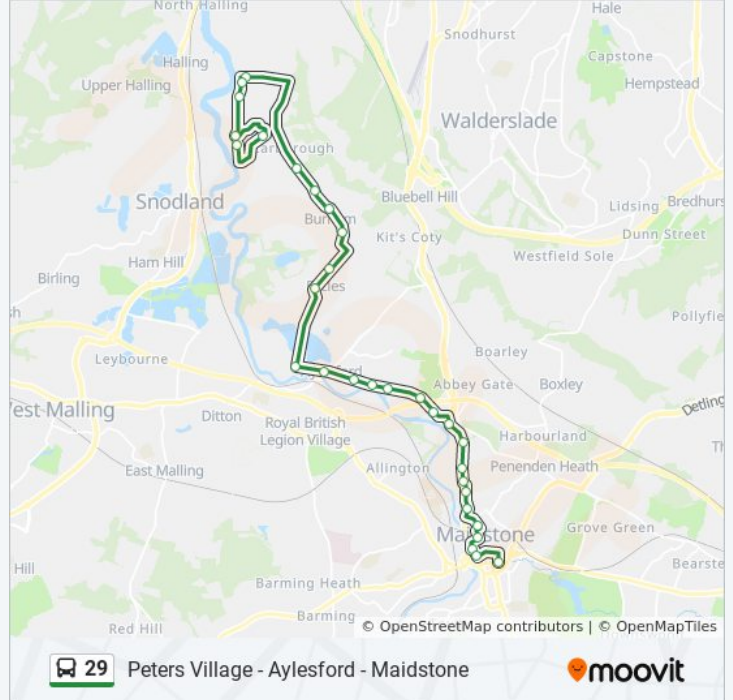

Direction: Maidstone
Stops: 28
Trip Duration: 49 min
Line Summary:

Kent History And Library Centre, Maidstone

Maidstone East Railway Station, Maidstone

St Faith's Street, Maidstone

The Cannon, Maidstone

Royal Star Arcade, Maidstone

King Street, Maidstone

Direction: Peters Village

30 stops

[VIEW LINE SCHEDULE](#)

Chequers Bus Station, Maidstone

Pudding Lane, Maidstone

Earl Street, Maidstone

Brenchley Gardens, Maidstone

Stops: 30

Trip Duration: 49 min

Line Summary:

Recreation Ground, Eccles

The Red Bull, Eccles

Court Road, Burham

Bell Lane, Burham

The Windmill, Burham

Burham Hill, Burham

School Lane, Wouldham

The Watermans Arms, Wouldham

Ferry Lane, Wouldham

Hall Road, Peters Village

Keepers Cottage Lane, Peters Village

Community Centre, Peters Village

29 bus time schedules and route maps are available in an offline PDF at moovitapp.com. Use the [Moovit App](#) to see live bus times, train schedule or subway schedule, and step-by-step directions for all public transit in London.