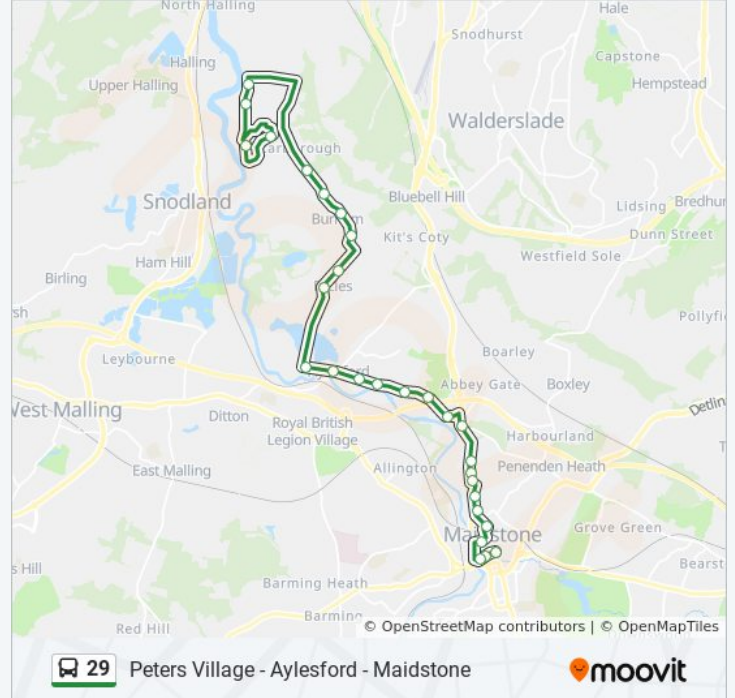

Peters Village - Aylesford - Maidstone

Get The App

The 29 bus line (Peters Village - Aylesford - Maidstone) has 2 routes. For regular weekdays, their operation hours are: (1) Maidstone: 9:38 AM(2) Peters Village: 12:08 PM
Use the Moovit App to find the closest 29 bus station near you and find out when is the next 29 bus arriving.

Direction: Maidstone

28 stops

[VIEW LINE SCHEDULE](#)

- Community Centre, Peters Village
- Keepers Cottage Lane, Peters Village
- Medway Inn, Wouldham
- The Watermans Arms, Wouldham
- Burham Hill, Burham
- The Windmill, Burham
- Bell Lane, Burham
- Court Road, Burham
- The Red Bull, Eccles
- Recreation Ground, Eccles
- The Friars, Aylesford
- High Street, Aylesford
- Deacon Trading Estate, Aylesford
- The Forstal, Aylesford
- Cobtree Country Park, Aylesford
- Motorway Bridge, Aylesford
- Malta Inn, Aylesford
- The Running Horse, Maidstone
- Chatham Road, Ringlestone
- Post Office, Ringlestone
- Moncktons Lane, Maidstone
- Springfield, Maidstone

Direction: Maidstone
Stops: 28
Trip Duration: 49 min
Line Summary:

Kent History And Library Centre, Maidstone

Maidstone East Railway Station, Maidstone

St Faith's Street, Maidstone

The Cannon, Maidstone

Royal Star Arcade, Maidstone

King Street, Maidstone

Direction: Peters Village

30 stops

[VIEW LINE SCHEDULE](#)

Chequers Bus Station, Maidstone

Pudding Lane, Maidstone

Earl Street, Maidstone

Brenchley Gardens, Maidstone