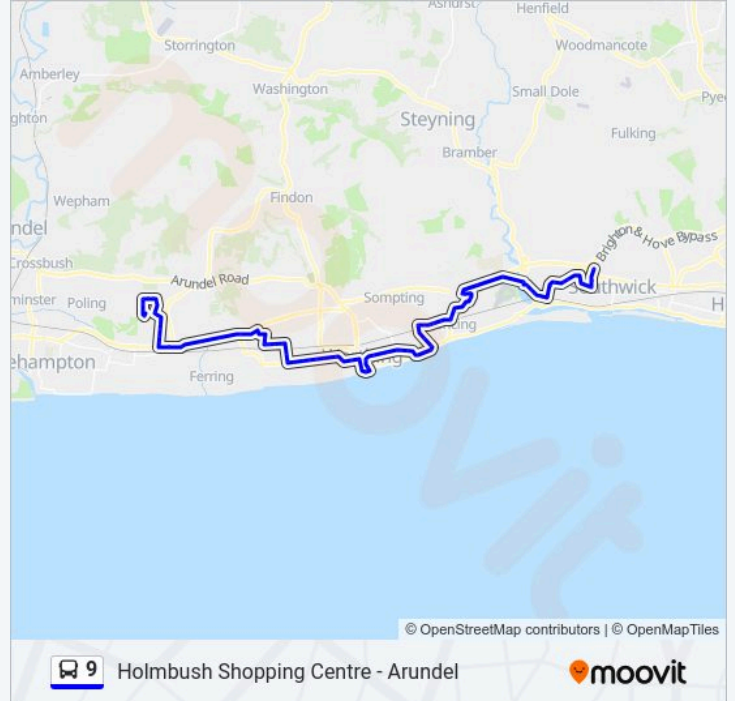

Hospital, Worthing

High Street, Worthing

Steyne Gardens, Worthing

Marine Parade, Worthing

South Street, Worthing

Library, Worthing

Westbrooke, Worthing

Amelia Park, Worthing

Shakespeare Road, Worthing

Belsize Road, West Worthing

Grand Avenue, West Worthing
West Avenue, West Worthing
Wallace Avenue, West Worthing
Rose Walk, Goring by Sea
Marlborough Road, Goring by Sea
Leisure Centre, Goring by Sea
Golden Lion, Durrington
Burlington Road, Durrington
Cavendish Close, Durrington
Maybridge Crescent, Durrington
The Avenue, Durrington
Maybridge Square, Durrington
Northbrook College, Durrington
Ancren Close, Ferring
Langbury Lane, Ferring
Roundstone Farm, East Preston
Roundstone Garden Centre, Angmering
Quiet Waters, Angmering
Bramley Way, Angmering
Whitfield Close, Angmering
Swanbourne Park, Angmering
Roundstone Lane, Angmering
Weavers Ring, Angmering
Weavers Hill, Angmering
Beech View, Angmering
Meadowside, Angmering
Shardeloes Road, Angmering
Chantryfield Road, Angmering
Bewley Road, Angmering
Village Green, Angmering