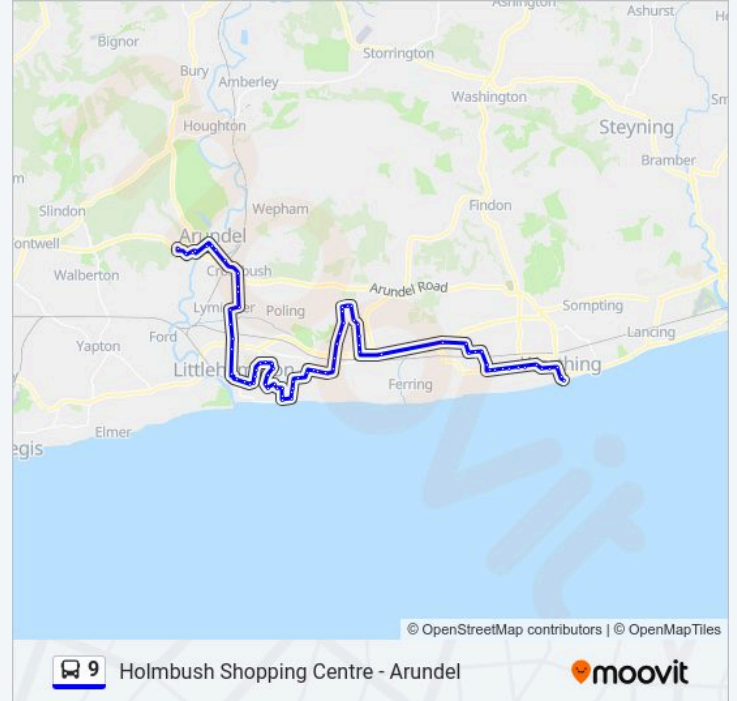

The Six Bells, Lyminster

Seaton Road, Wick

Courtwick Road, Wick

St James Church, Littlehampton

Anchor Springs, Littlehampton

Church Street, Littlehampton

St Mary's Close, Littlehampton

St Flora's Close, Littlehampton

Parkside Avenue, Littlehampton

General Henry's, Littlehampton

Peregrine Road, Littlehampton

Bell Davies Road, Littlehampton

Fastnet Way, Littlehampton

Armada Way, Littlehampton

The Winter Knoll, Littlehampton

Short Furlong, Littlehampton

Beaumont Park, Littlehampton

The Haven, Littlehampton

Neptune Way, Rustington

Milton Avenue, Rustington

Cove Road, Rustington

Strand Court, Rustington

Overstrand Avenue, Rustington

Seafield Road, Rustington

Knightscroft Avenue, Rustington

The Grangeway, Rustington

Shops, Rustington

Ashwood Drive, Rustington

St Joseph's Church, Rustington

Sea Avenue, Rustington

Rustington Hall, Rustington

Sheep Fold Avenue, Rustington