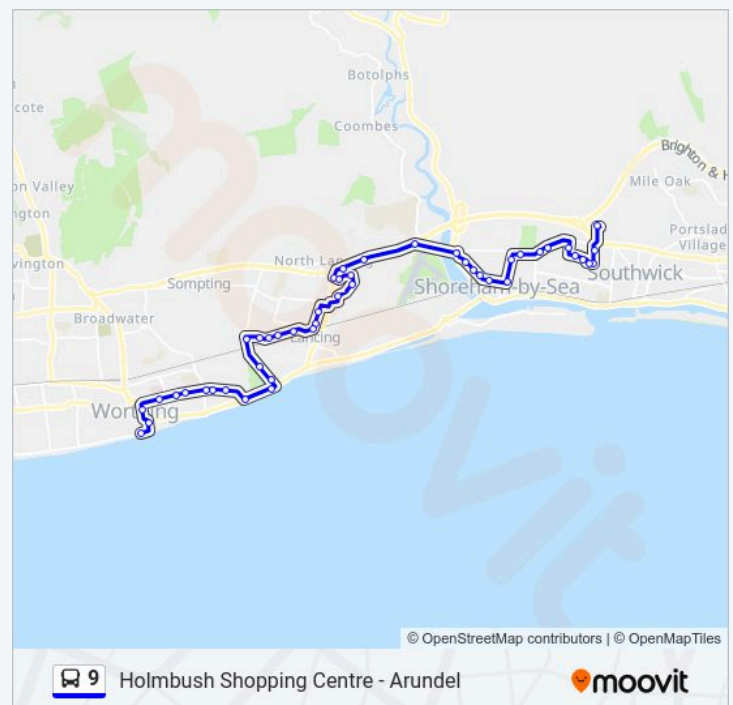

Worthing Route Timetable:

Sunday	Not Operational
Monday	18:38
Tuesday	18:38
Wednesday	18:38
Thursday	18:38
Friday	18:38
Saturday	18:38

9 Info

Direction: Worthing

Stops: 46

Trip Duration: 45 min

Line Summary: