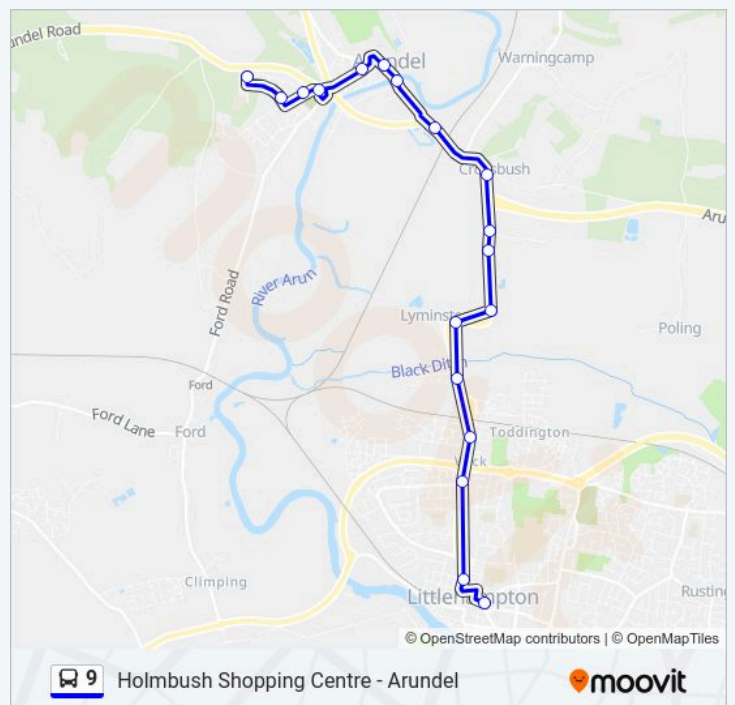

Seaton Road, Wick

Courtwick Road, Wick

St James Church, Littlehampton

Anchor Springs, Littlehampton

9 Time Schedule

Littlehampton Route Timetable:

Sunday	Not Operational
Monday	18:14
Tuesday	18:14
Wednesday	18:14
Thursday	18:14
Friday	18:14
Saturday	18:08

9 Info

Direction: Littlehampton

Stops: 18

Trip Duration: 26 min

Line Summary:

Direction: Shoreham-By-Sea

9 Time Schedule

125 stops