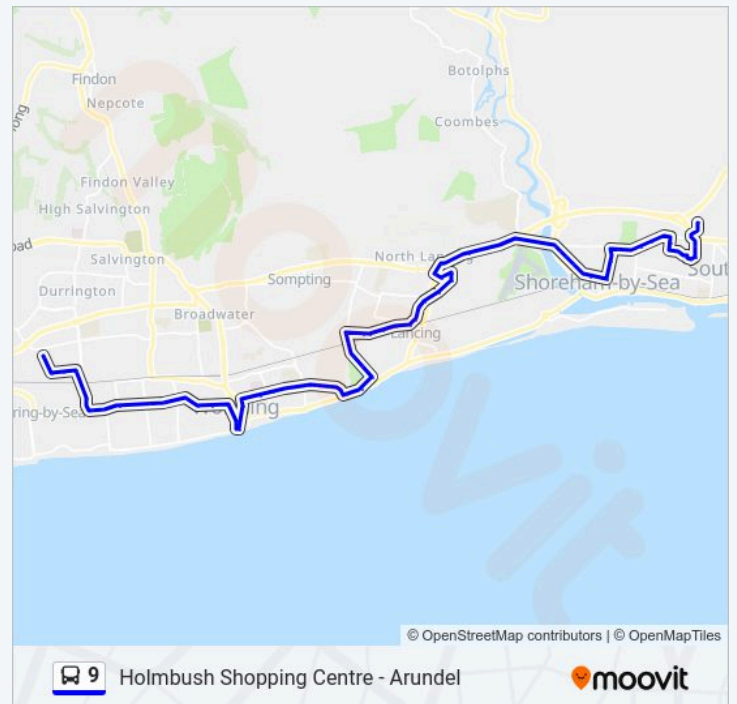

9 Info

Direction: Littlehampton

Stops: 18

Trip Duration: 26 min

Line Summary:

Direction: Shoreham-By-Sea

9 Time Schedule

125 stops

Shoreham-By-Sea Route Timetable:

Sunday	Not Operational
Monday	06:34 - 16:08
Tuesday	06:34 - 16:08
Wednesday	06:34 - 16:08
Thursday	06:34 - 16:08
Friday	06:34 - 16:08
Saturday	06:49 - 16:08

9 Info

Direction: Shoreham-By-Sea

Stops: 125

Trip Duration: 148 min

Line Summary:

Neptune Way, Rustington

Milton Avenue, Rustington

Cove Road, Rustington

Strand Court, Rustington

Overstrand Avenue, Rustington