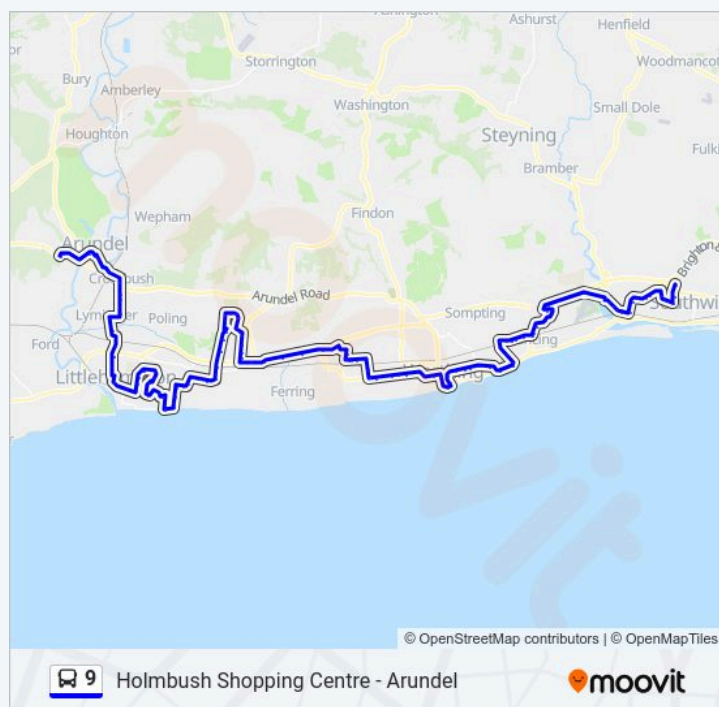

Direction: Arundel

132 stops

9 Time Schedule

Arundel Route Timetable:

Holmbush Centre, Shoreham-By-Sea
Franklin Road, Shoreham-By-Sea
Lancing Broadway, Shoreham-By-Sea
Arundel Close, Shoreham-By-Sea
Buci Crescent, Shoreham-By-Sea
Williams Road North, Shoreham-By-Sea
Southlands Outpatients, Shoreham-By-Sea
Southlands Post Office, Shoreham-By-Sea
Parkside, Shoreham-By-Sea
Buckingham Park, Shoreham-By-Sea
Nicolson Drive, Shoreham-By-Sea
Shoreham-By-Sea Railway Station, Shoreham-By-Sea
Southdown Road, Shoreham-By-Sea
Swiss Gardens Primary School, Shoreham-By-Sea
Orchard Close, Shoreham-By-Sea
Greenacres, Shoreham-By-Sea
The Amsterdam, Shoreham-By-Sea
Coombes Road, North Lancing
Hoe Court, North Lancing
Leisure Centre, North Lancing
Upper Brighton Road, Lancing
Lisher Road, Lancing
Shadwells Road, Lancing
Woodard Road, Lancing
Shadwells Close, Lancing
Police Station, Lancing
North Road Post Office, Lancing
Lancing Station, Lancing
Tower Road, Lancing
Myrtle Road, Lancing
Bushby Close, Lancing

Sunday	Not Operational
Monday	06:35 - 15:38
Tuesday	06:35 - 15:38
Wednesday	06:35 - 15:38
Thursday	06:35 - 15:38
Friday	06:35 - 15:38
Saturday	07:38 - 15:38

9 Info

Direction: Arundel

Stops: 132

Trip Duration: 150 min

Line Summary:

Cokeham Lane, Lancing

Carnforth Road, Lancing

Brooklands, Lancing

Winston Road, Lancing

Western Road, South Lancing

Onslow Court, East Worthing

Brookdean Road, East Worthing