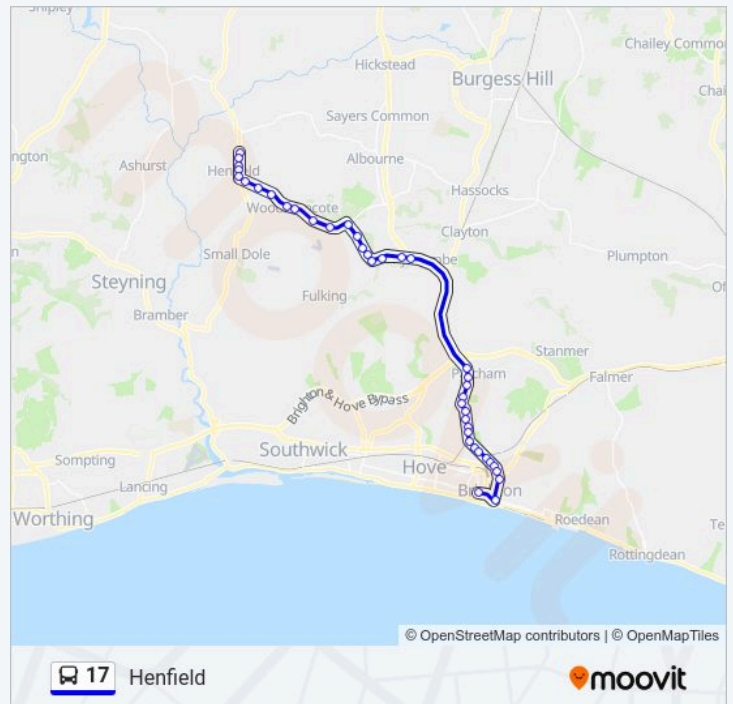

Terry's Cross, Woodmancote

Lime Kiln Cottages, Woodmancote

East House, Henfield

Mill Drive, Henfield

Golden Square, Henfield

High Street, Henfield

Furners Lane, Henfield

Manor Way, Henfield

17 Info

Direction: Henfield

Stops: 39

Trip Duration: 35 min

Line Summary:

Direction: Horsham

86 stops

[VIEW LINE SCHEDULE](#)