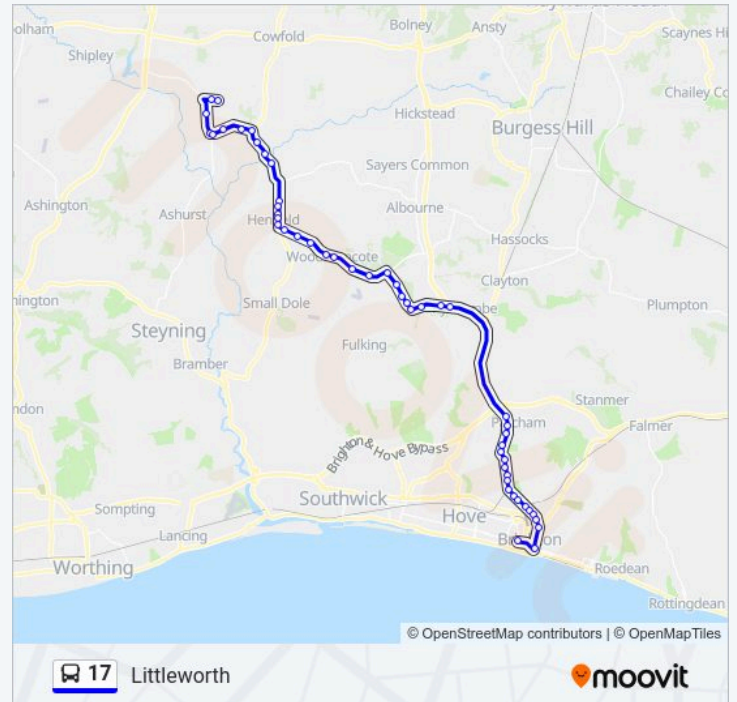

Thursday

16:20 - 17:20

Friday

16:20 - 17:20

Saturday

16:20 - 17:20

17 Info

Direction: Littleworth

Stops: 50

Trip Duration: 56 min

Line Summary:

High Street, Henfield

Furners Lane, Henfield

Manor Way, Henfield

Wantley Hill Estate, Henfield

The Bull Inn, Cornerhouse

Little Mill, Littleworth

Mill Lane, Littleworth

Direction: Partridge Green

46 stops

[VIEW LINE SCHEDULE](#)

Churchill Square, Brighton

Old Steine, Brighton

St Peter's Church, Brighton