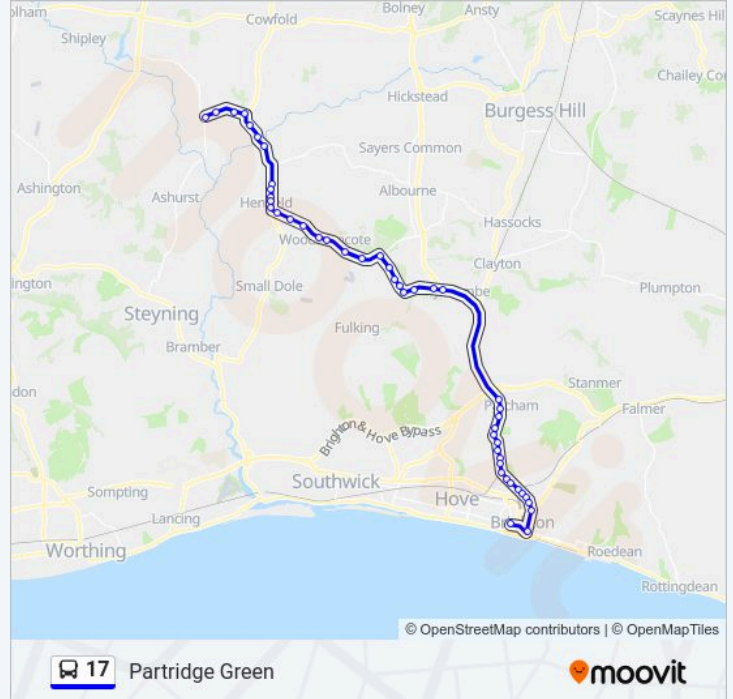

Mill Drive, Henfield

Golden Square, Henfield

High Street, Henfield

Furners Lane, Henfield

Manor Way, Henfield

Wantley Hill Estate, Henfield

The Bull Inn, Cornerhouse

Wychwood, Cornerhouse

Hazeldene, Cornerhouse

Cornerhouse, Shermanbury

North Lodge, Partridge Green

Littleworth Lane, Partridge Green

High Street, Partridge Green

17 time schedules and route maps are available in an offline PDF at moovitapp.com. Use the Moovit App to see live bus times, train schedule or subway schedule, and step-by-step directions for all public transit in London.