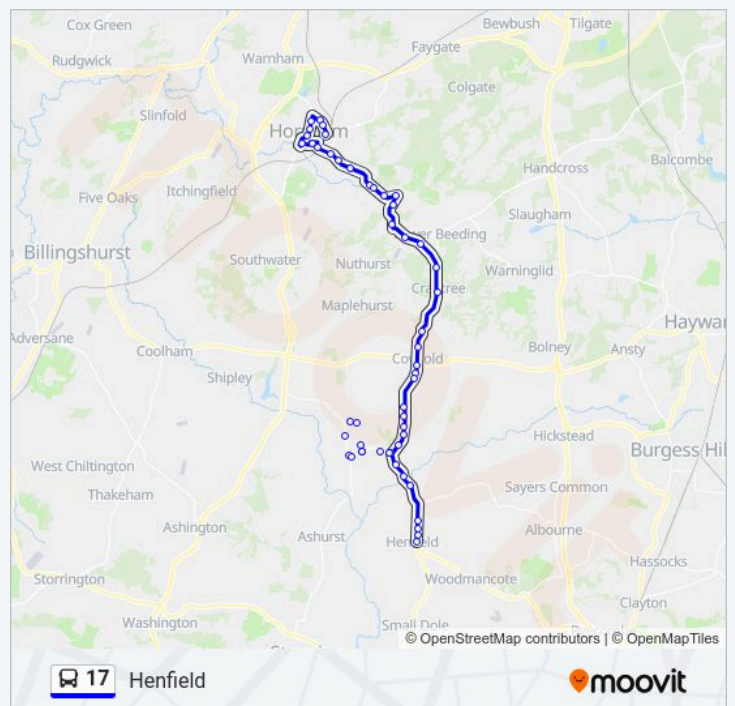

Homelands, Cowfold

Brook Farm, Cowfold

Village Hall, Cowfold

South Leas, Cowfold

Bull's Bridge, Cowfold

17 Time Schedule

Henfield Route Timetable:

Sunday	17:05 - 18:05
Monday	21:15 - 22:15
Tuesday	21:15 - 22:15
Wednesday	21:15 - 22:15
Thursday	21:15 - 22:15
Friday	21:15 - 22:15
Saturday	21:15 - 22:15

17 Info

Direction: Henfield

Stops: 50

Trip Duration: 63 min

Line Summary:

Gratwicke Farm, Little Parkminster

St Hugh's Monastery, Little Parkminster

Parkminster, Shermanbury