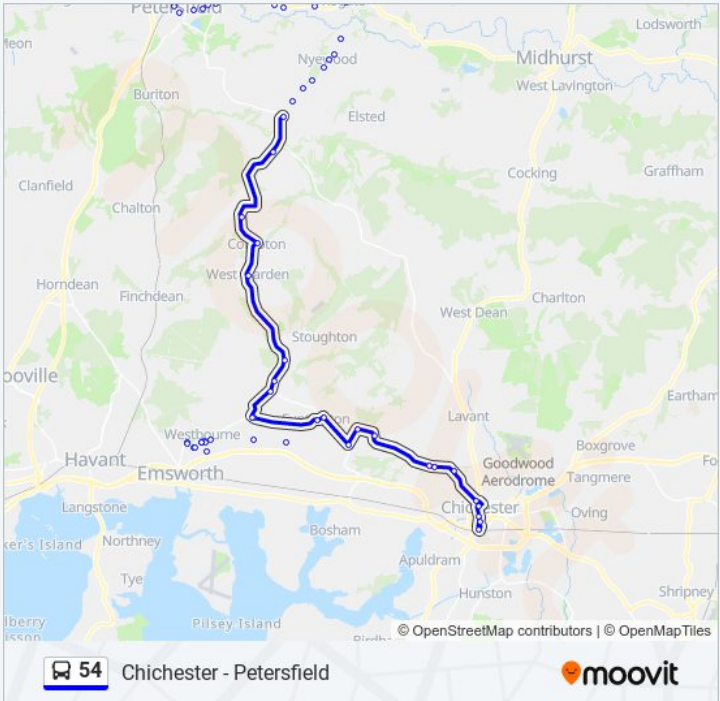

Chichester - Petersfield

Get The App

The 54 line (Chichester - Petersfield) has 2 routes. For regular weekdays, their operation hours are:
(1) Chichester: 07:34 - 16:45(2) Petersfield: 06:00 - 16:00
Use the Moovit App to find the closest 54 station near you and find out when is the next 54 arriving.

Direction: Chichester
56 stops
[VIEW LINE SCHEDULE](#)

- Station, Petersfield
- Station, Petersfield
- The Square, Petersfield
- Tor Way, Petersfield
- Moggs Mead Co-Op, Petersfield
- Hoadlands, Petersfield
- Pulens Lane, Petersfield
- Pulens Crescent, Petersfield
- Old Mill Lane, Sheet
- The Half Moon, Sheet
- Adhurst Junction, Sheet
- Meadow Mist, Durleighmarsh
- Durleighmarsh Farm, Durleighmarsh
- Pear Tree Cottage, Rogate
- Post Office, Rogate
- St Bartholomew's Church, Rogate
- Habin Hill, Habin
- Trotton Turn, Nyewood
- Green, Nyewood
- Champs Farm, Nyewood
- Three Cornered Piece, Nyewood
- Pays Meadow, West Harting

54 Time Schedule
Chichester Route Timetable:

Sunday	Not Operational
Monday	07:34 - 16:45
Tuesday	07:34 - 16:45
Wednesday	07:34 - 16:45
Thursday	07:34 - 16:45
Friday	07:34 - 16:45
Saturday	07:34 - 16:45

54 Info
Direction: Chichester
Stops: 56
Trip Duration: 61 min
Line Summary: