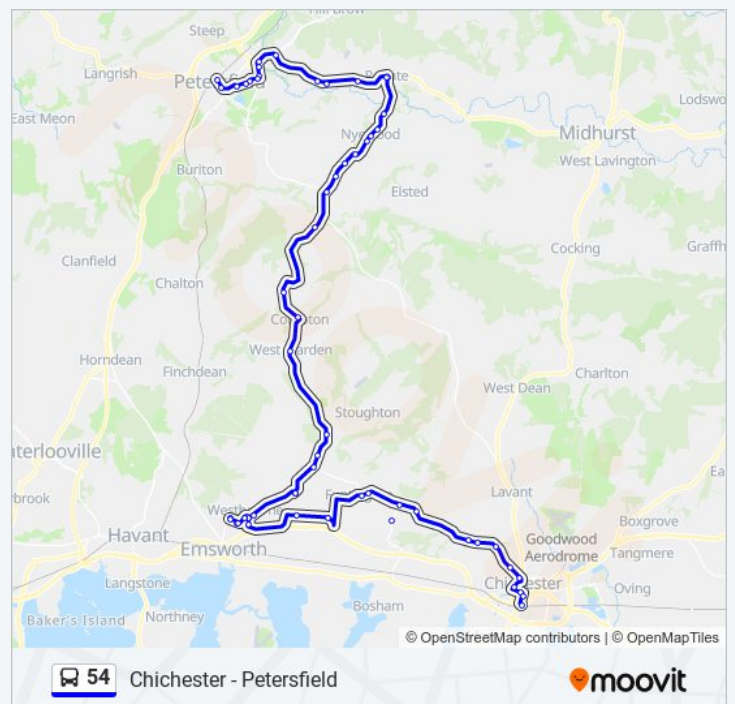

Washington Street, Chichester

Orchard Avenue, Chichester

Cathedral, Chichester

South Street, Chichester

Bus Station, Chichester

Direction: Petersfield

56 stops

[VIEW LINE SCHEDULE](#)

East Street, Westbourne

The Square, Westbourne

The Wren Centre, Emsworth

Southleigh Roundabout, New Brighton

Southleigh Roundabout, New Brighton

The Wren Centre, Emsworth

The Square, Westbourne

East Street, Westbourne

Lingfield Close, Westbourne

Little Hambrook Farm, Hambrook

Monument Lane, Lordington

Lordington House, Lordington

54 Time Schedule

Petersfield Route Timetable:

Sunday	Not Operational
Monday	06:00 - 16:00
Tuesday	06:00 - 16:00
Wednesday	06:00 - 16:00
Thursday	06:00 - 16:00
Friday	06:00 - 16:00
Saturday	06:00 - 16:00

54 Info

Direction: Petersfield

Stops: 56

Trip Duration: 60 min

Line Summary:

Walderton Bridge, Walderton
Pond, West Marden
Coach And Horses, Compton
Littlegreen School, Compton
Uppark, South Harting
The White Hart, South Harting
Pays Farm, South Harting
Pays Meadow, West Harting
Three Cornered Piece, Nyewood
Champs Farm, Nyewood
Green, Nyewood
Trotton Turn, Nyewood
Habin Hill, Habin
St Bartholomew's Church, Rogate
Post Office, Rogate
Pear Tree Cottage, Rogate
Durleighmarsh Farm, Durleighmarsh
Meadow Mist, Durleighmarsh
Adhurst Junction, Sheet
The Half Moon, Sheet
Old Mill Lane, Sheet
Pulens Crescent, Petersfield
Pulens Lane, Petersfield
Hoadlands, Petersfield
Moggs Mead Co-Op, Petersfield
Tor Way, Petersfield
The Square, Petersfield
Station, Petersfield