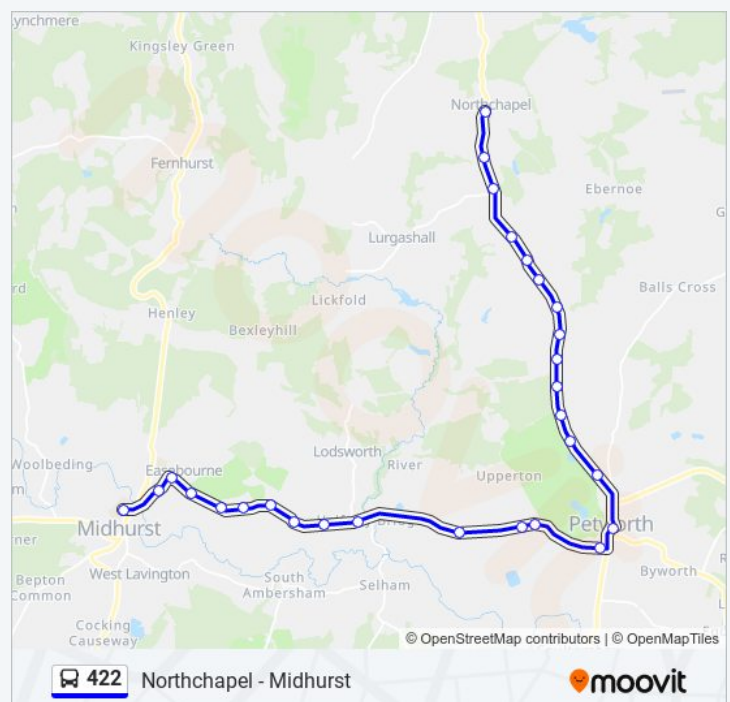

**Direction: Midhurst**  
 28 stops  
[VIEW LINE SCHEDULE](#)

- Half Moon, Northchapel
- Littlewood Farm, Northchapel
- Chafold Copse, Northchapel
- Ebernoe Turn, Northchapel
- Lodgefield Copse, Northchapel
- Greyhound Lodge, Northchapel
- Redhill House, Northchapel
- Hoads Common, Northchapel
- Petworth Nurseries, Northchapel
- Limbo Farm, Limbo
- Halfmoon Furze, Petworth Park
- Beelzebub Oak, Petworth Park
- Petworth House Entrance, Petworth Park
- Market Square, Petworth
- Youth Club, Petworth
- Upperton Road, Tillington
- The Harrows, Tillington
- Little Common, Tillington
- Halfway Bridge, Lodsworth
- Moorland Farm, South Ambersham
- Cradlehurst Copse, South Ambersham
- Benbow Pond, Easebourne

Moor Farm, Easebourne  
 Reservoir, Easebourne  
 Golf Course, Easebourne  
 Church, Easebourne  
 Easebourne Lane, Easebourne  
 Rother College, Midhurst

**Direction: Northchapel**

28 stops

[VIEW LINE SCHEDULE](#)

**422 Time Schedule**

Northchapel Route Timetable:

Sunday	Not Operational
Monday	15:50
Tuesday	15:50
Wednesday	15:50
Thursday	15:50
Friday	13:50
Saturday	Not Operational

**422 Info**

**Direction:** Northchapel

**Stops:** 28

**Trip Duration:** 25 min

**Line Summary:**

Lodgefield Copse, Northchapel

Ebernoe Turn, Northchapel

Chafold Copse, Northchapel

Littlewood Farm, Northchapel

Half Moon, Northchapel