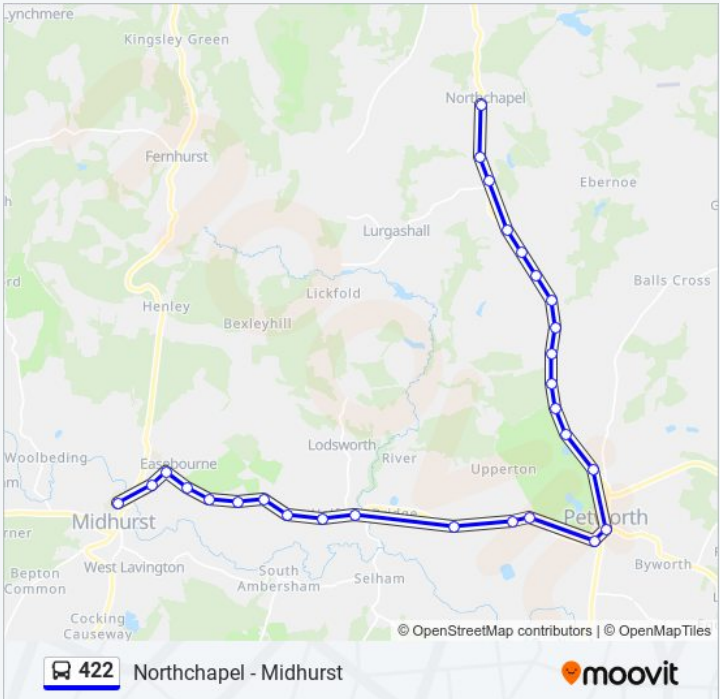

# Northchapel - Midhurst

Get The App

The 422 line (Northchapel - Midhurst) has 2 routes. For regular weekdays, their operation hours are:  
 (1) Midhurst: 07:40(2) Northchapel: 15:50  
 Use the Moovit App to find the closest 422 station near you and find out when is the next 422 arriving.

**Direction: Midhurst**  
 28 stops  
[VIEW LINE SCHEDULE](#)

- Half Moon, Northchapel
- Littlewood Farm, Northchapel
- Chafold Copse, Northchapel
- Ebernoe Turn, Northchapel
- Lodgefield Copse, Northchapel
- Greyhound Lodge, Northchapel
- Redhill House, Northchapel
- Hoads Common, Northchapel
- Petworth Nurseries, Northchapel
- Limbo Farm, Limbo
- Halfmoon Furze, Petworth Park
- Beelzebub Oak, Petworth Park
- Petworth House Entrance, Petworth Park
- Market Square, Petworth
- Youth Club, Petworth
- Upperton Road, Tillington
- The Harrows, Tillington
- Little Common, Tillington
- Halfway Bridge, Lodsworth
- Moorland Farm, South Ambersham
- Cradlehurst Copse, South Ambersham
- Benbow Pond, Easebourne

Moor Farm, Easebourne  
 Reservoir, Easebourne  
 Golf Course, Easebourne  
 Church, Easebourne  
 Easebourne Lane, Easebourne  
 Rother College, Midhurst

**Direction: Northchapel**

28 stops

[VIEW LINE SCHEDULE](#)

**Stops:** 28

**Trip Duration:** 25 min

**Line Summary:**

Lodgefield Copse, Northchapel

Ebernoe Turn, Northchapel

Chafold Copse, Northchapel

Littlewood Farm, Northchapel

Half Moon, Northchapel