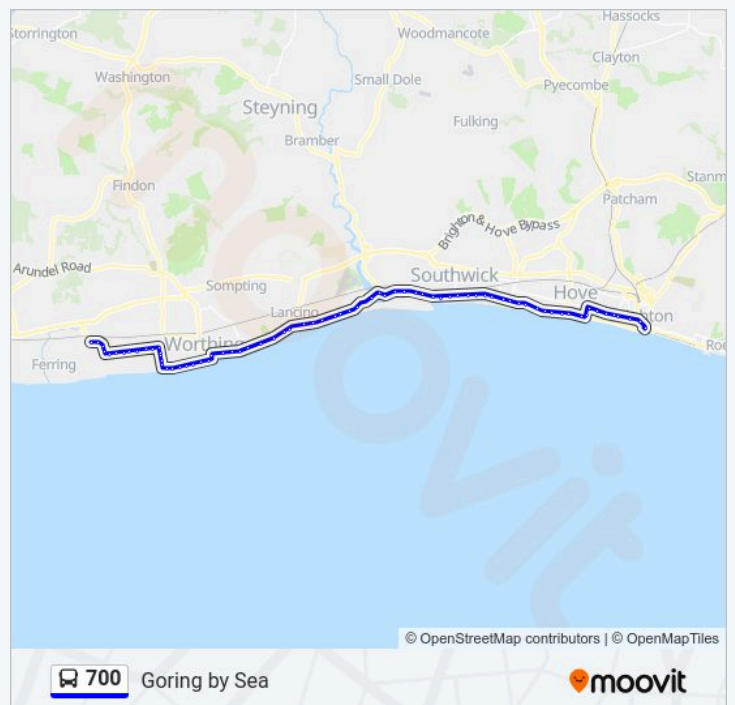

Direction: Goring by Sea

73 stops

[VIEW LINE SCHEDULE](#)

Old Steine South, Brighton
North Street, Brighton
Churchill Square, Brighton
Waitrose, Brighton
Norfolk Square, Brighton
Brunswick Place, Hove
Palmeira Square, Hove
Second Avenue, Hove
King's House, Hove
Fourth Avenue, Hove
King Alfred Leisure Centre, Hove
Hove Street South, Hove
The View, Hove
Langdale Gardens, Hove
Wish Road South, Hove
Roman Road, Hove
St Keyna Avenue South, Hove
Station Road, Portslade-By-Sea
Church Road, Portslade-By-Sea
Mill Road, Fishersgate
The Albion Inn, Fishersgate
The Gardens, Fishersgate
Colebrook Road, Fishersgate
Grange Road, Southwick

700 Time Schedule

Goring by Sea Route Timetable:

Sunday	17:45 - 21:30
Monday	16:44 - 23:30
Tuesday	16:44 - 23:30
Wednesday	16:44 - 23:30
Thursday	16:44 - 23:30
Friday	16:44 - 23:30
Saturday	16:44 - 23:30

700 Info

Direction: Goring by Sea

Stops: 73

Trip Duration: 65 min

Line Summary:

Shoreham Terminal, Southwick

Kingston Lane, Southwick

Lighthouse, Shoreham-By-Sea