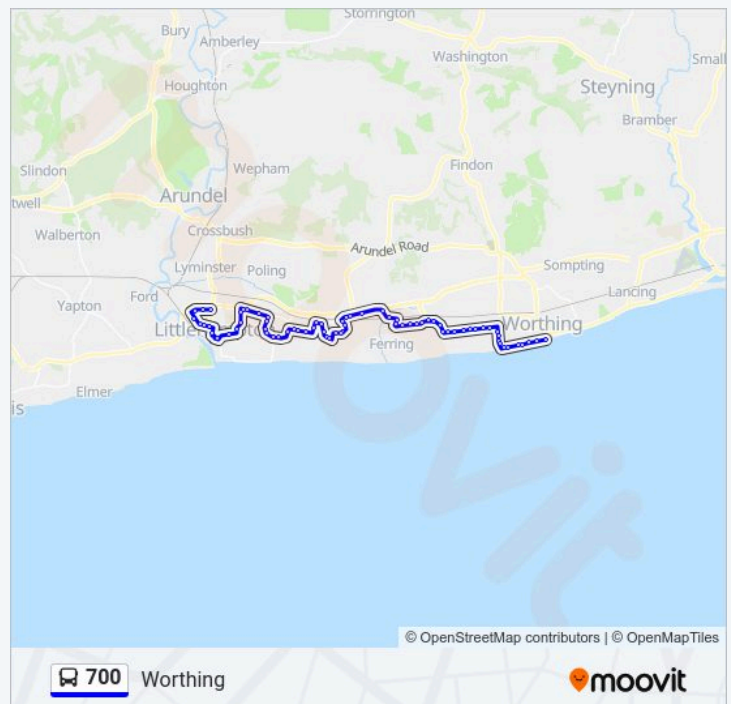

Splashpoint, Worthing

Steyne Gardens, Worthing

Marine Parade, Worthing

Direction: Worthing

70 stops

[VIEW LINE SCHEDULE](#)

Selwyn Avenue, Littlehampton

The Crossways, Littlehampton

Westlands, Rustington

Wendy Ridge, Rustington

Westcourt Surgery, Rustington

The Lamb, Rustington

Shops, Rustington

Ashwood Drive, Rustington

St Joseph's Church, Rustington

Sea Avenue, Rustington

Rustington Hall, Rustington

700 Time Schedule

Worthing Route Timetable:

Sunday	Not Operational
Monday	17:57 - 22:34
Tuesday	17:57 - 22:34
Wednesday	17:57 - 22:34
Thursday	17:57 - 22:34
Friday	17:57 - 22:34
Saturday	17:09 - 22:34

700 Info

Direction: Worthing

Stops: 70

Trip Duration: 58 min

Line Summary:

Sheep Fold Avenue, Rustington

Station Road, Rustington

Preston Place, East Preston