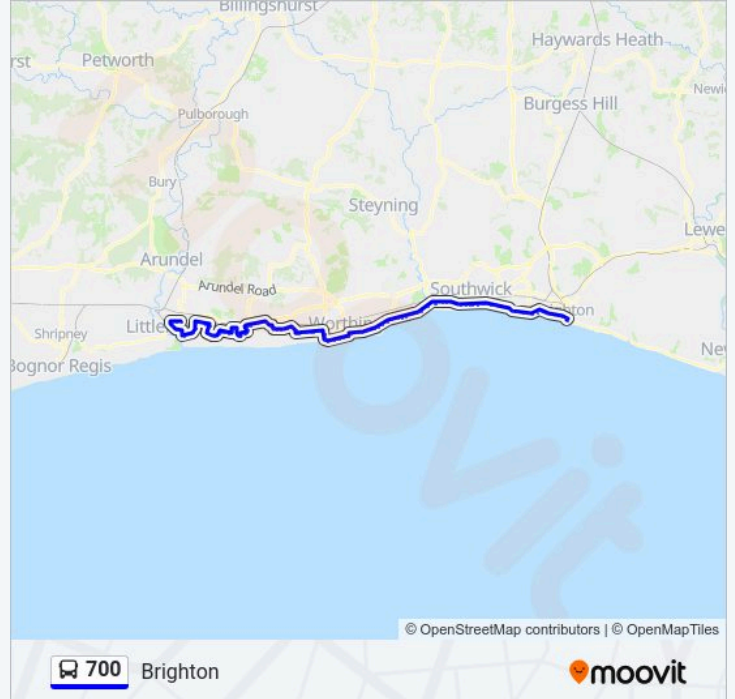

Direction: Brighton

Stops: 122

Trip Duration: 123 min

Line Summary:

Shops, Rustington

Ashwood Drive, Rustington

St Joseph's Church, Rustington

Sea Avenue, Rustington

Highdown Way, Ferring

The Henty Arms, Ferring

War Memorial, Ferring

Sea Lane, Ferring

Glynde Avenue, Goring by Sea

Rudgwick Avenue, Goring by Sea

Goring Street, Goring by Sea

Aldsworth Avenue, Goring by Sea

Jupp's Lane, Goring by Sea

Mulberry Lane, Goring by Sea

Goring Church, Goring by Sea

Goring Road Shops, Goring by Sea

Clive Avenue, Goring by Sea

Parklands Avenue, Goring by Sea

Shaftesbury Avenue, Goring by Sea