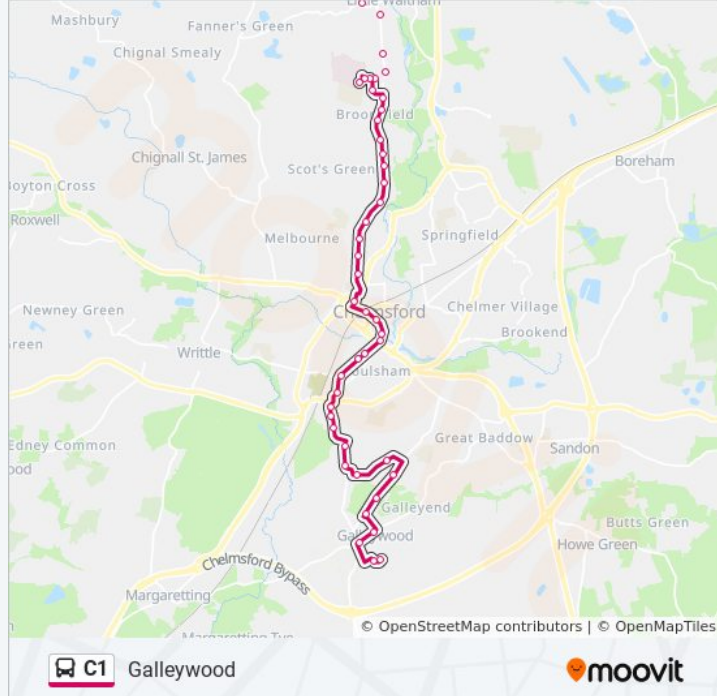

Deadman's Lane, Great Baddow

Carlton Stables, Galleywood

Chelmer Park, Galleywood

Skinners Lane Shops, Galleywood

Keene Hall, Galleywood

Well Lane, Galleywood

West Lawn, Galleywood

Direction: Great Waltham

51 stops

[VIEW LINE SCHEDULE](#)

West Lawn, Galleywood
Barnard Road Co-Op, Galleywood
Keene Way, Galleywood
Skinners Lane Shops, Galleywood
Chelmer Park, Galleywood
Carlton Stables, Galleywood
Deadman's Lane, Great Baddow
Goshawk Drive, Great Baddow
Peregrine Drive, Tile Kiln
Linnet Drive, Tile Kiln
Hylands Parade, Chelmsford
St John's Hospital, Chelmsford
Wood Street Tesco, Chelmsford
Wood Street, Chelmsford
South Lodge Hotel, Chelmsford
Queen Street, Chelmsford
C & E Hospital, Chelmsford
Retail Market, Chelmsford City Centre
Railway Station, Chelmsford City Centre
Bus Station, Chelmsford City Centre
The Ship, Chelmsford City Centre
King Edward VI School, Chelmsford
Keene Home, Chelmsford
Kings Road, Chelmsford
The Drive, Chelmsford
Patching Hall Lane, Chelmsford
Skerry Rise, Chelmsford
Erick Avenue, Broomfield
Post Office Road, Broomfield

C1 bus Info

Direction: Great Waltham

Stops: 51

Trip Duration: 42 min

Line Summary:

The Angel, Broomfield

New Road, Broomfield

Church Green, Broomfield