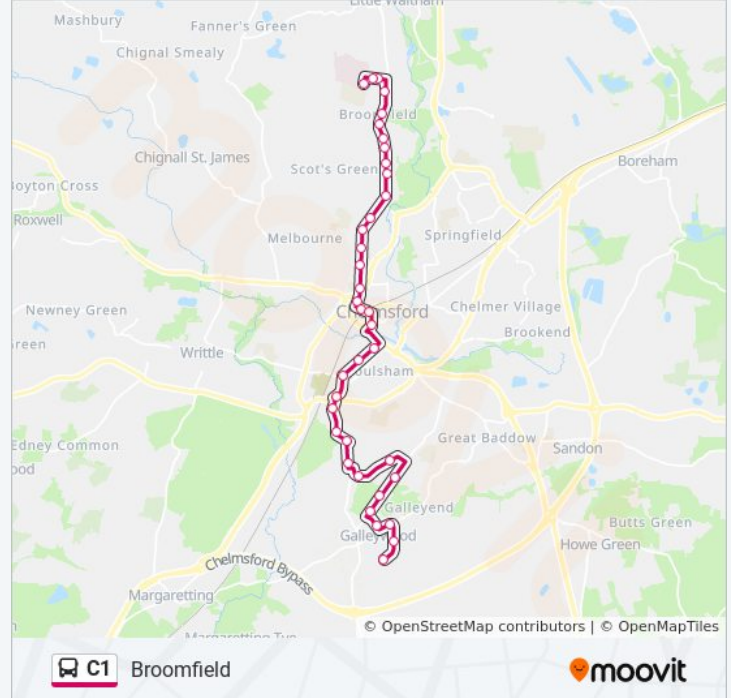

C1 bus Info

Direction: Broomfield

Stops: 37

Trip Duration: 43 min

Line Summary:

King Edward VI School, Chelmsford

Keene Home, Chelmsford

Kings Road, Chelmsford

The Drive, Chelmsford

Patching Hall Lane, Chelmsford

Skerry Rise, Chelmsford

Erick Avenue, Broomfield

Post Office Road, Broomfield

The Angel, Broomfield

New Road, Broomfield

Church Green, Broomfield

Jubilee Avenue, Broomfield

Butlers Farm, Broomfield

Searle Crescent, Broomfield

Ambulance Hq, Broomfield

Hospital, Broomfield

Direction: Chelmsford

25 stops

[VIEW LINE SCHEDULE](#)