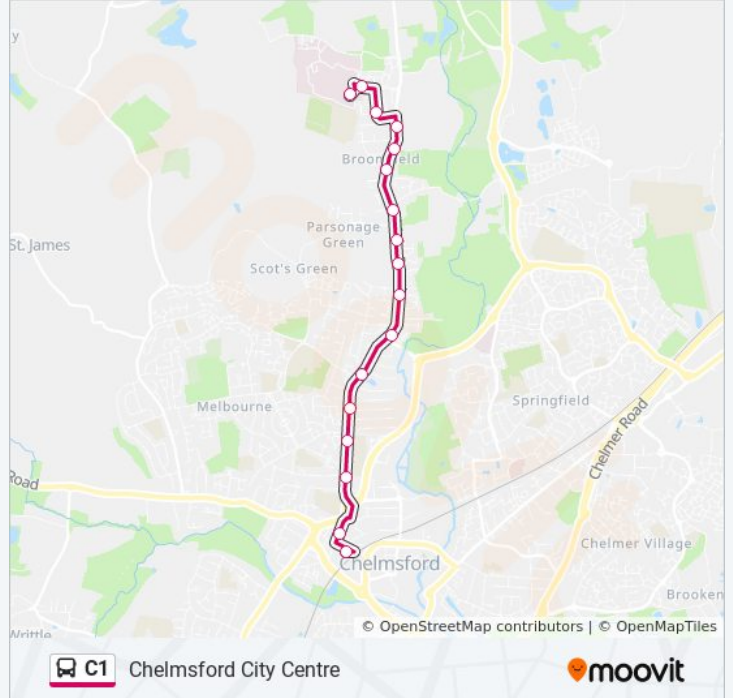

Erick Avenue, Broomfield

Skerry Rise, Chelmsford

Patching Hall Lane, Chelmsford

The Drive, Chelmsford

Kings Road, Chelmsford

Keene Home, Chelmsford

The Ship, Chelmsford City Centre

Bus Station, Chelmsford City Centre

C1 bus Info

Direction: Chelmsford City Centre

Stops: 17

Trip Duration: 12 min

Line Summary:

Direction: Galleywood

51 stops

[VIEW LINE SCHEDULE](#)