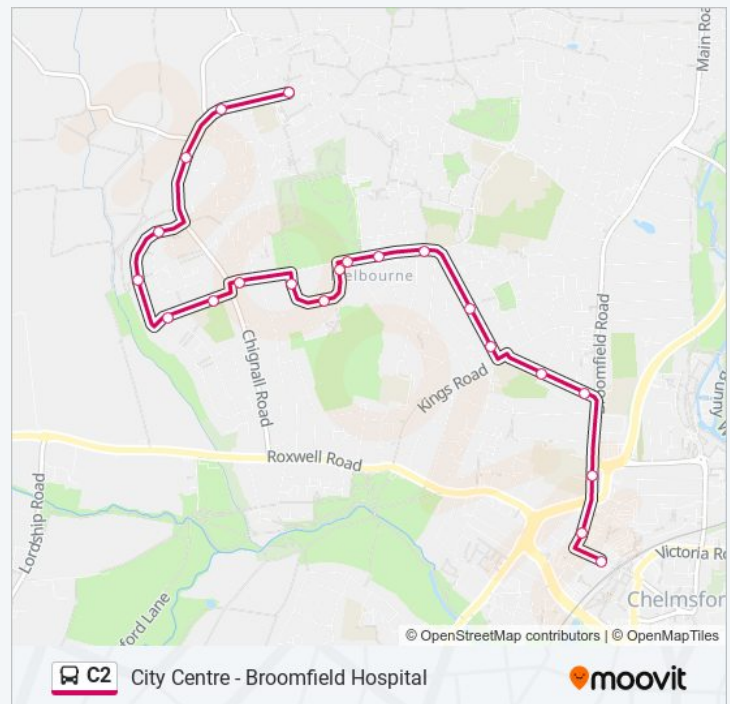

Bus Station, Chelmsford City Centre
The Ship, Chelmsford City Centre
King Edward VI School, Chelmsford
Cockney Corner, Chelmsford
Corporation Road, Chelmsford
The Barn, Chelmsford
North Avenue, Chelmsford
Melbourne School, Melbourne Farm
Melbourne Shops, Melbourne Farm
Langton Avenue, Melbourne Farm
Canberra Close, Melbourne Farm
Albany Close, Melbourne Farm
Wellington Close, Melbourne Farm
Pines Road, Melbourne Farm
Trent Road Shops, Chignall Estate
Trent Road Triangle, Chignall Estate
Eden Way, Chignall Estate
Welland Avenue, Chignall Estate
Chignall Road, North Melbourne
Micawber Way, North Melbourne
Morrisons, North Melbourne

Sunday	17:51 - 21:30
Monday	Not Operational
Tuesday	Not Operational
Wednesday	Not Operational
Thursday	Not Operational
Friday	Not Operational
Saturday	Not Operational

C2 bus Info

Direction: North Melbourne

Stops: 21

Trip Duration: 15 min

Line Summary:

C2 bus time schedules and route maps are available in an offline PDF at moovitapp.com. Use the [Moovit App](#) to see live bus times, train schedule or subway schedule, and step-by-step directions for all public transit in London.

[About Moovit](#) • [MaaS Solutions](#) • [Supported Countries](#) • [Mooviter Community](#)

© 2024 Moovit - All Rights Reserved

Check Live Arrival Times