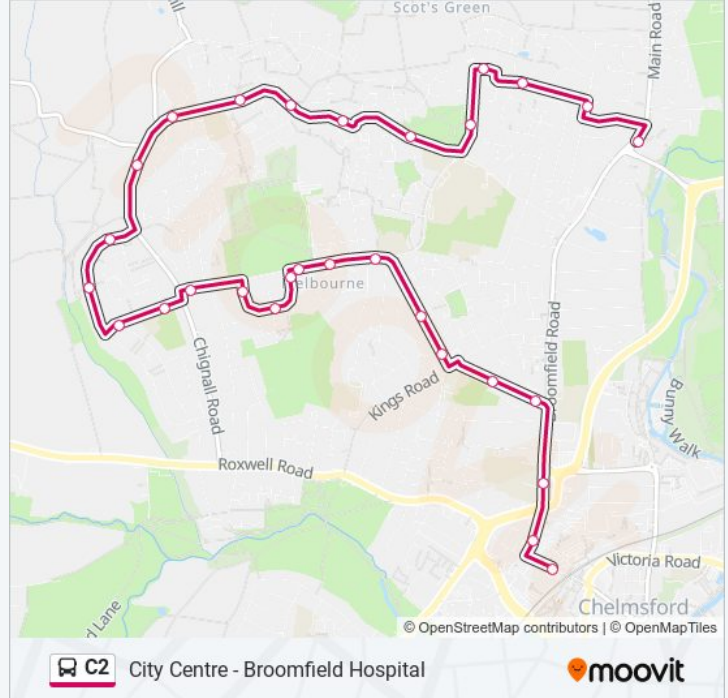

C2 bus Info

Direction: Broomfield

Stops: 39

Trip Duration: 29 min

Line Summary:

Havisham Way, North Melbourne
 Weller Grove, North Melbourne
 Quilp Drive, North Melbourne
 Longleat Close, Woodhall Estate
 Woodhall Road, Woodhall Estate
 Rutland Road, Woodhall Estate
 Berwick Avenue, Woodhall Estate
 Skerry Rise, Chelmsford
 Erick Avenue, Broomfield
 Post Office Road, Broomfield
 The Angel, Broomfield
 New Road, Broomfield
 Church Green, Broomfield
 Jubilee Avenue, Broomfield
 Butlers Farm, Broomfield
 Searle Crescent, Broomfield
 Ambulance Hq, Broomfield
 Hospital, Broomfield

C2 bus Info

Direction: Chelmsford

Stops: 29

Trip Duration: 24 min

Line Summary:

Albany Close, Melbourne Farm
 Wellington Close, Melbourne Farm
 Pines Road, Melbourne Farm
 Trent Road Shops, Chignall Estate
 Trent Road Triangle, Chignall Estate
 Eden Way, Chignall Estate
 Welland Avenue, Chignall Estate
 Chignall Road, North Melbourne
 Micawber Way, North Melbourne
 Morrisons, North Melbourne
 Havisham Way, North Melbourne
 Weller Grove, North Melbourne
 Quilp Drive, North Melbourne
 Longleat Close, Woodhall Estate
 Woodhall Road, Woodhall Estate
 Rutland Road, Woodhall Estate
 Berwick Avenue, Woodhall Estate
 Skerry Rise, Chelmsford

Direction: Chelmsford City Centre

41 stops

[VIEW LINE SCHEDULE](#)

Hospital, Broomfield
 Ambulance Hq, Broomfield
 Butlers Farm, Broomfield
 Jubilee Avenue, Broomfield
 Church Green, Broomfield
 New Road, Broomfield
 The Angel, Broomfield
 Post Office Road, Broomfield
 Erick Avenue, Broomfield
 Skerry Rise, Chelmsford
 Berwick Avenue, Woodhall Estate