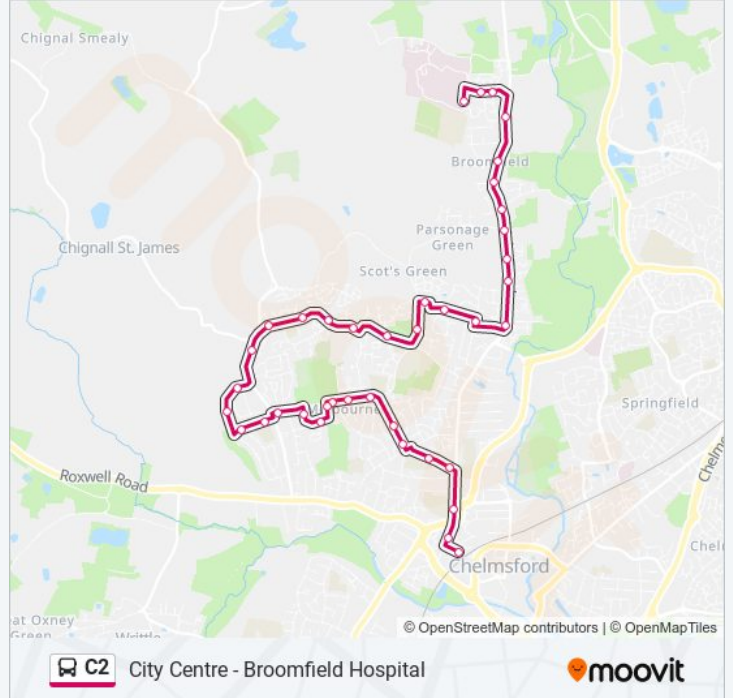

Use the Moovit App to find the closest C2 bus station near you and find out when is the next C2 bus arriving.

Direction: Broomfield

39 stops

[VIEW LINE SCHEDULE](#)

- Bus Station, Chelmsford City Centre
- The Ship, Chelmsford City Centre
- King Edward VI School, Chelmsford
- Cockney Corner, Chelmsford
- Corporation Road, Chelmsford
- The Barn, Chelmsford
- North Avenue, Chelmsford
- Melbourne School, Melbourne Farm
- Melbourne Shops, Melbourne Farm
- Langton Avenue, Melbourne Farm
- Canberra Close, Melbourne Farm
- Albany Close, Melbourne Farm
- Wellington Close, Melbourne Farm
- Pines Road, Melbourne Farm
- Trent Road Shops, Chignall Estate
- Trent Road Triangle, Chignall Estate
- Eden Way, Chignall Estate
- Welland Avenue, Chignall Estate
- Chignal Road, North Melbourne
- Micawber Way, North Melbourne
- Morrisons, North Melbourne

C2 bus Info

Direction: Broomfield

Stops: 39

Trip Duration: 29 min

Line Summary:

Havisham Way, North Melbourne
 Weller Grove, North Melbourne
 Quilp Drive, North Melbourne
 Longleat Close, Woodhall Estate
 Woodhall Road, Woodhall Estate
 Rutland Road, Woodhall Estate
 Berwick Avenue, Woodhall Estate
 Skerry Rise, Chelmsford
 Erick Avenue, Broomfield
 Post Office Road, Broomfield
 The Angel, Broomfield
 New Road, Broomfield
 Church Green, Broomfield
 Jubilee Avenue, Broomfield
 Butlers Farm, Broomfield
 Searle Crescent, Broomfield
 Ambulance Hq, Broomfield
 Hospital, Broomfield

Direction: Chelmsford

29 stops

[VIEW LINE SCHEDULE](#)

Bus Station, Chelmsford City Centre
 The Ship, Chelmsford City Centre
 King Edward VI School, Chelmsford
 Cockney Corner, Chelmsford
 Corporation Road, Chelmsford
 The Barn, Chelmsford
 North Avenue, Chelmsford
 Melbourne School, Melbourne Farm
 Melbourne Shops, Melbourne Farm
 Langton Avenue, Melbourne Farm
 Canberra Close, Melbourne Farm