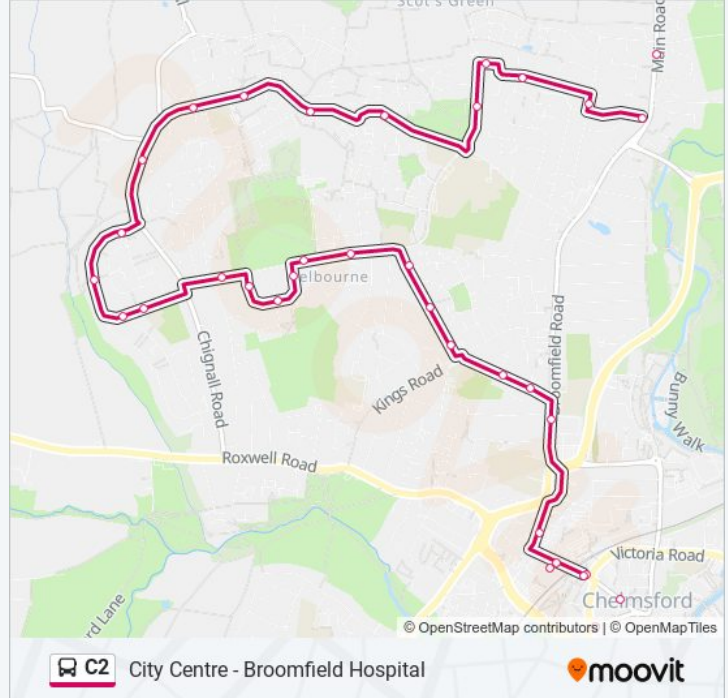

C2 bus Info

Direction: Chelmsford

Stops: 29

Trip Duration: 24 min

Line Summary:

Albany Close, Melbourne Farm
 Wellington Close, Melbourne Farm
 Pines Road, Melbourne Farm
 Trent Road Shops, Chignall Estate
 Trent Road Triangle, Chignall Estate
 Eden Way, Chignall Estate
 Welland Avenue, Chignall Estate
 Chignall Road, North Melbourne
 Micawber Way, North Melbourne
 Morrisons, North Melbourne
 Havisham Way, North Melbourne
 Weller Grove, North Melbourne
 Quilp Drive, North Melbourne
 Longleat Close, Woodhall Estate
 Woodhall Road, Woodhall Estate
 Rutland Road, Woodhall Estate
 Berwick Avenue, Woodhall Estate
 Skerry Rise, Chelmsford

C2 bus Info

Direction: Chelmsford City Centre

Stops: 41

Trip Duration: 30 min

Line Summary:

Rutland Road, Woodhall Estate
 Woodhall Road, Woodhall Estate
 Longleat Close, Woodhall Estate
 Quilp Drive, North Melbourne
 Weller Grove, North Melbourne
 Morrisons, North Melbourne
 Micawber Way, North Melbourne
 Chignall Road, North Melbourne
 Welland Avenue, Chignall Estate
 Eden Way, Chignall Estate
 Trent Road Triangle, Chignall Estate
 Trent Road Shops, Chignall Estate
 Pines Road, Melbourne Farm
 Wellington Close, Melbourne Farm
 Albany Close, Melbourne Farm
 Canberra Close, Melbourne Farm
 Langton Avenue, Melbourne Farm
 Melbourne Shops, Melbourne Farm
 Tennyson Road, Chelmsford
 North Avenue, Chelmsford
 The Barn, Chelmsford
 Corporation Road, Chelmsford
 Cockney Corner, Chelmsford
 Keene Home, Chelmsford
 The Ship, Chelmsford City Centre
 Railway Station, Chelmsford City Centre
 Cathedral, Chelmsford City Centre
 Retail Market, Chelmsford City Centre
 Railway Station, Chelmsford City Centre
 Bus Station, Chelmsford City Centre