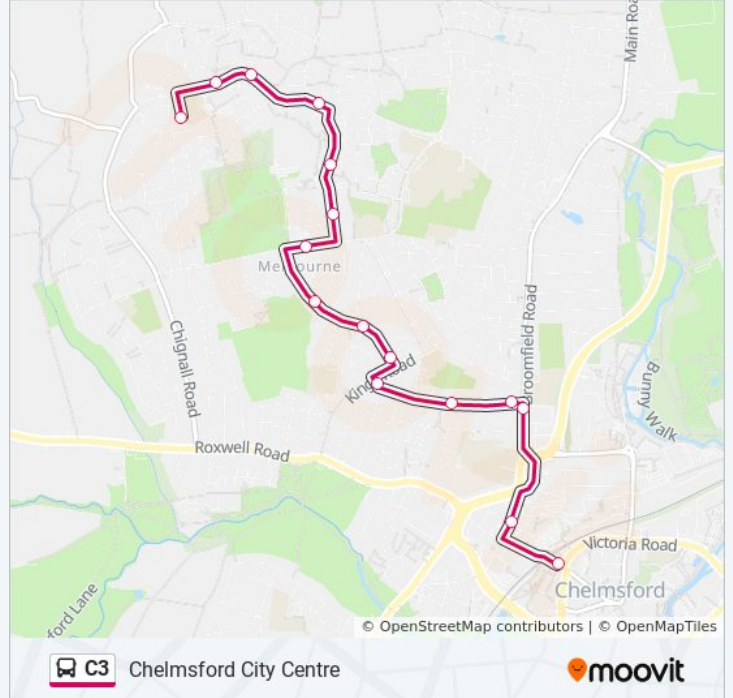

### Direction: Chelmsford City Centre

16 stops

[VIEW LINE SCHEDULE](#)

Wickfield Ash, North Melbourne  
Morrisons, North Melbourne  
Havisham Way, North Melbourne  
Weller Grove, North Melbourne  
Peggotty Close, North Melbourne  
St Nazaire Road, Melbourne Farm  
Melbourne Shops, Melbourne Farm  
Taylor Avenue, Chelmsford  
Scout Hut, Chelmsford  
West Avenue, Chelmsford  
Park Avenue, Chelmsford  
Kirklees, Chelmsford  
Swiss Avenue, Chelmsford  
Keene Home, Chelmsford  
The Ship, Chelmsford City Centre  
Railway Station, Chelmsford City Centre

### C3 bus Time Schedule

Chelmsford City Centre Route Timetable:

Sunday	08:59 - 17:57
Monday	06:10 - 21:48
Tuesday	06:10 - 21:48
Wednesday	06:10 - 21:48
Thursday	06:10 - 21:48
Friday	06:10 - 21:48
Saturday	06:58 - 21:48

### C3 bus Info

**Direction:** Chelmsford City Centre

**Stops:** 16

**Trip Duration:** 15 min

**Line Summary:**

### Direction: North Melbourne

15 stops

[VIEW LINE SCHEDULE](#)

- Bus Station, Chelmsford City Centre
- The Ship, Chelmsford City Centre
- King Edward VI School, Chelmsford
- Swiss Avenue, Chelmsford
- Kirklees, Chelmsford
- Park Avenue, Chelmsford
- West Avenue, Chelmsford
- Scout Hut, Chelmsford
- Taylor Avenue, Chelmsford
- Melbourne Shops, Melbourne Farm
- St Nazaire Road, Melbourne Farm
- Peggotty Close, North Melbourne
- Weller Grove, North Melbourne
- Madeline Place, North Melbourne
- Wickfield Ash, North Melbourne