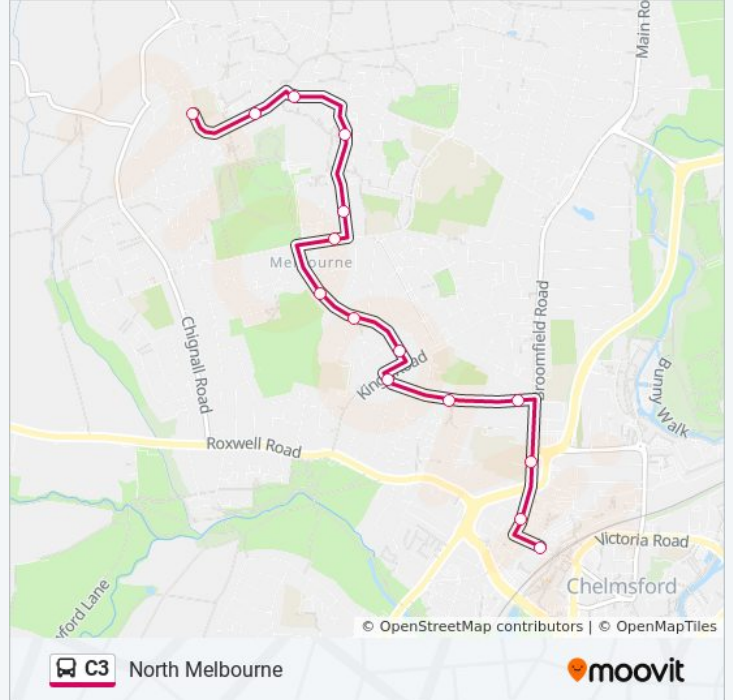

### Direction: Chelmsford City Centre

16 stops

[VIEW LINE SCHEDULE](#)

Wickfield Ash, North Melbourne  
Morrisons, North Melbourne  
Havisham Way, North Melbourne  
Weller Grove, North Melbourne  
Peggotty Close, North Melbourne  
St Nazaire Road, Melbourne Farm  
Melbourne Shops, Melbourne Farm  
Taylor Avenue, Chelmsford  
Scout Hut, Chelmsford  
West Avenue, Chelmsford  
Park Avenue, Chelmsford  
Kirklees, Chelmsford  
Swiss Avenue, Chelmsford  
Keene Home, Chelmsford  
The Ship, Chelmsford City Centre  
Railway Station, Chelmsford City Centre

### C3 bus Info

**Direction:** Chelmsford City Centre

**Stops:** 16

**Trip Duration:** 15 min

**Line Summary:**

### Direction: North Melbourne

15 stops

[VIEW LINE SCHEDULE](#)

- Bus Station, Chelmsford City Centre
- The Ship, Chelmsford City Centre
- King Edward VI School, Chelmsford
- Swiss Avenue, Chelmsford
- Kirklees, Chelmsford
- Park Avenue, Chelmsford
- West Avenue, Chelmsford
- Scout Hut, Chelmsford
- Taylor Avenue, Chelmsford
- Melbourne Shops, Melbourne Farm
- St Nazaire Road, Melbourne Farm
- Peggotty Close, North Melbourne
- Weller Grove, North Melbourne
- Madeline Place, North Melbourne
- Wickfield Ash, North Melbourne

### C3 bus Info

**Direction:** North Melbourne

**Stops:** 15

**Trip Duration:** 12 min

**Line Summary:**

C3 bus time schedules and route maps are available in an offline PDF at [moovitapp.com](https://moovitapp.com). Use the [Moovit App](#) to see live bus times, train schedule or subway schedule, and step-by-step directions for all public transit in London.