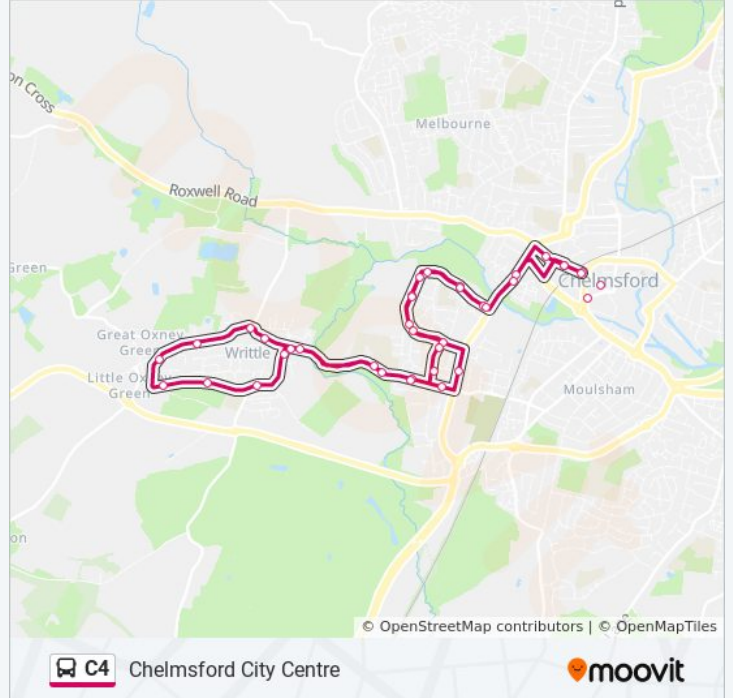

C4 bus Info

Direction: Chelmsford City Centre

Stops: 38

Trip Duration: 37 min

Line Summary:

Hole In Hedge, Westlands Estate
 Robjohns Road, Westlands Estate
 Waterhouse Lane, Chelmsford
 Forest Drive Shops, Westlands Estate
 Harewood Road, Westlands Estate
 Nabbott Road, Westlands Estate
 Benedict Drive, Westlands Estate
 Beeches Road, Westlands Estate
 Ash Tree Cres, Westlands Estate
 Fire Station, Chelmsford
 County Hotel, Chelmsford City Centre
 Railway Station, Chelmsford City Centre
 Cathedral, Chelmsford City Centre
 Retail Market, Chelmsford City Centre
 Railway Station, Chelmsford City Centre
 Bus Station, Chelmsford City Centre

Direction: Westlands Estate

23 stops

[VIEW LINE SCHEDULE](#)

Bus Station, Chelmsford City Centre
 Fire Station, Chelmsford
 Ash Tree Cres, Westlands Estate
 Beeches Road, Westlands Estate
 Benedict Drive, Westlands Estate
 Nabbott Road, Westlands Estate
 Harewood Road, Westlands Estate
 Savernake Road, Westlands Estate
 Delamere Road, Westlands Estate
 Hole In Hedge, Westlands Estate
 Hylands School, Writtle
 St John's Green, Writtle
 Writtle Green, Writtle

C4 bus Info

Direction: Westlands Estate

Stops: 23

Trip Duration: 23 min

Line Summary:

Prestons Garage, Writtle

Purcell Cole, Writtle

Chequers Road, Oxney Green