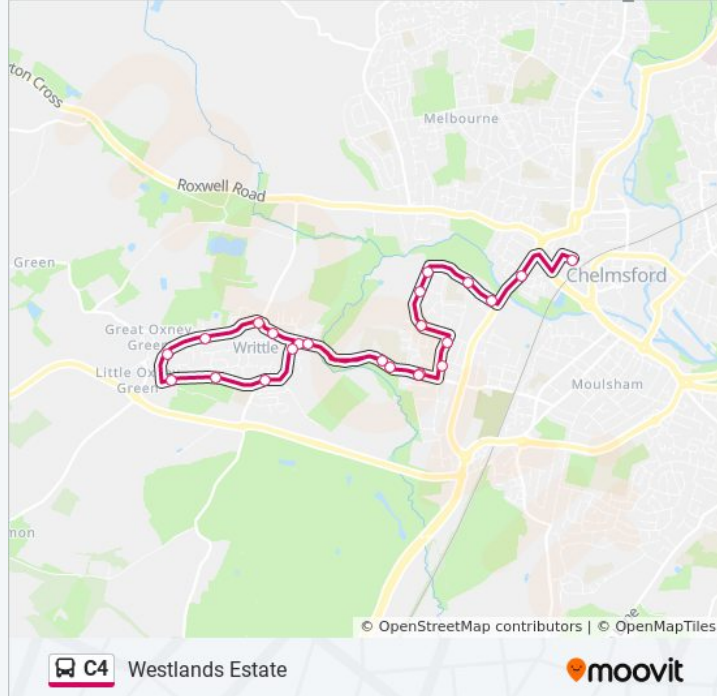

C4 bus Info

Direction: Chelmsford City Centre

Stops: 38

Trip Duration: 37 min

Line Summary:

Hole In Hedge, Westlands Estate
 Robjohns Road, Westlands Estate
 Waterhouse Lane, Chelmsford
 Forest Drive Shops, Westlands Estate
 Harewood Road, Westlands Estate
 Nabbott Road, Westlands Estate
 Benedict Drive, Westlands Estate
 Beeches Road, Westlands Estate
 Ash Tree Cres, Westlands Estate
 Fire Station, Chelmsford
 County Hotel, Chelmsford City Centre
 Railway Station, Chelmsford City Centre
 Cathedral, Chelmsford City Centre
 Retail Market, Chelmsford City Centre
 Railway Station, Chelmsford City Centre
 Bus Station, Chelmsford City Centre

Direction: Westlands Estate

23 stops

[VIEW LINE SCHEDULE](#)

Bus Station, Chelmsford City Centre
 Fire Station, Chelmsford
 Ash Tree Cres, Westlands Estate
 Beeches Road, Westlands Estate
 Benedict Drive, Westlands Estate
 Nabbott Road, Westlands Estate
 Harewood Road, Westlands Estate
 Savernake Road, Westlands Estate
 Delamere Road, Westlands Estate
 Hole In Hedge, Westlands Estate
 Hylands School, Writtle
 St John's Green, Writtle
 Writtle Green, Writtle

C4 bus Info

Direction: Westlands Estate

Stops: 23

Trip Duration: 23 min

Line Summary:

Prestons Garage, Writtle

Purcell Cole, Writtle

Chequers Road, Oxney Green

Lodge Road, Oxney Green

The Ryle, Writtle

Loves Walk, Writtle

Romans Place, Writtle

St John's Green, Writtle

Hylands School, Writtle

Hole In Hedge, Westlands Estate

C4 bus time schedules and route maps are available in an offline PDF at moovitapp.com. Use the [Moovit App](#) to see live bus times, train schedule or subway schedule, and step-by-step directions for all public transit in London.