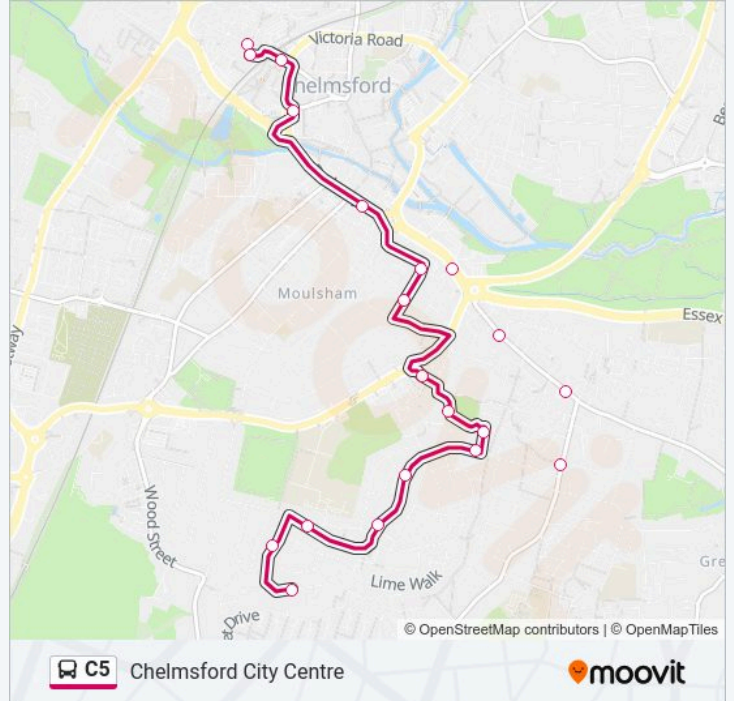

Use the Moovit App to find the closest C5 bus station near you and find out when is the next C5 bus arriving.

Direction: Chelmsford City Centre

15 stops

[VIEW LINE SCHEDULE](#)

Heath Drive, Moulsham Lodge Estate

C5 bus Time Schedule

Chelmsford City Centre Route Timetable:

Sunday	08:40 - 18:28
Monday	05:18 - 21:30
Tuesday	05:18 - 21:30
Wednesday	05:18 - 21:30
Thursday	05:18 - 21:30
Friday	05:18 - 21:30
Saturday	06:59 - 22:30

C5 bus Info

Direction: Chelmsford City Centre

Stops: 15

Trip Duration: 18 min

Line Summary:

Direction: Moulsham Lodge Estate

13 stops

[VIEW LINE SCHEDULE](#)

C5 bus Info

Direction: Moulsham Lodge Estate

Stops: 13

Trip Duration: 16 min

Line Summary:

C5 bus time schedules and route maps are available in an offline PDF at moovitapp.com. Use the Moovit App to see live bus times, train schedule or subway schedule, and step-by-step directions for all public transit in London.