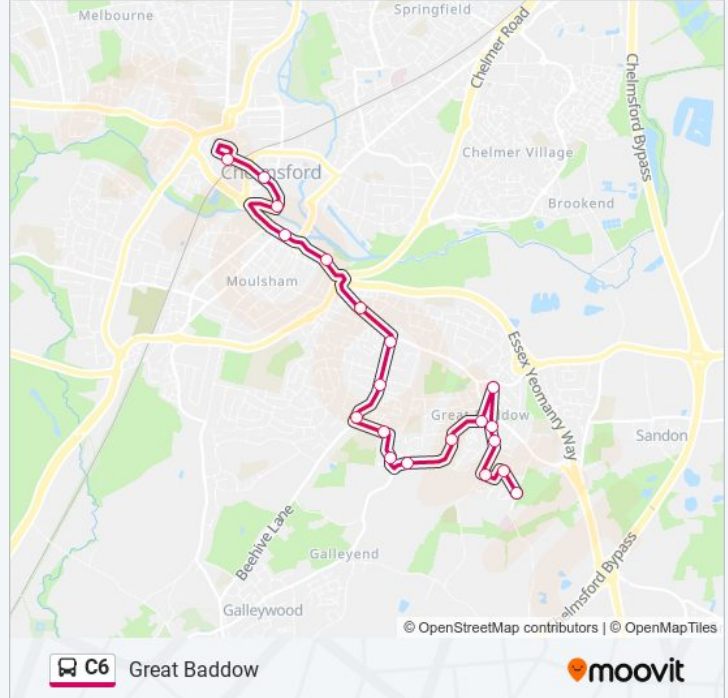

Use the Moovit App to find the closest C6 bus station near you and find out when is the next C6 bus arriving.

Direction: Chelmsford City Centre

21 stops

[VIEW LINE SCHEDULE](#)

- Bae Systems, Great Baddow
- Mercia Close, Great Baddow
- The Bringeys, Great Baddow
- Church, Great Baddow
- Vineyards, Great Baddow
- The White Horse, Great Baddow
- Gowers Avenue, Great Baddow
- Noakes Avenue North, Great Baddow
- Readers Court, Great Baddow
- Noakes Avenue South, Great Baddow
- Readers Corner, Great Baddow
- Duffield Road, Great Baddow
- Sawkins Avenue, Great Baddow
- Loftin Way, Great Baddow
- The Beehive, Great Baddow
- Meadgate Avenue, Great Baddow
- Army & Navy, Chelmsford
- Parkway, Chelmsford City Centre
- Retail Market, Chelmsford City Centre
- Railway Station, Chelmsford City Centre
- Bus Station, Chelmsford City Centre

C6 bus Info

Direction: Chelmsford City Centre

Stops: 21

Trip Duration: 26 min

Line Summary:

Direction: Great Baddow

20 stops

[VIEW LINE SCHEDULE](#)

C6 bus Info

Direction: Great Baddow

Stops: 20

Trip Duration: 25 min

Line Summary:

Maltings Estate, Great Baddow

Bae Systems, Great Baddow

C6 bus time schedules and route maps are available in an offline PDF at moovitapp.com. Use the [Moovit App](#) to see live bus times, train schedule or subway schedule, and step-by-step directions for all public transit in London.