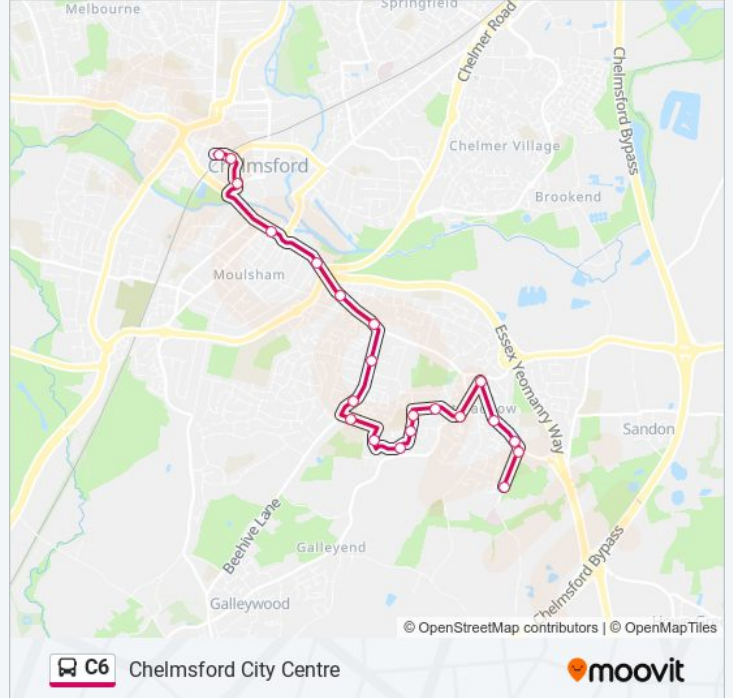

Use the Moovit App to find the closest C6 bus station near you and find out when is the next C6 bus arriving.

Direction: Chelmsford City Centre

21 stops

[VIEW LINE SCHEDULE](#)

- Bae Systems, Great Baddow
- Mercia Close, Great Baddow
- The Bringeys, Great Baddow
- Church, Great Baddow
- Vineyards, Great Baddow
- The White Horse, Great Baddow
- Gowers Avenue, Great Baddow
- Noakes Avenue North, Great Baddow
- Readers Court, Great Baddow
- Noakes Avenue South, Great Baddow
- Readers Corner, Great Baddow
- Duffield Road, Great Baddow
- Sawkins Avenue, Great Baddow
- Loftin Way, Great Baddow
- The Beehive, Great Baddow
- Meadgate Avenue, Great Baddow
- Army & Navy, Chelmsford
- Parkway, Chelmsford City Centre
- Retail Market, Chelmsford City Centre
- Railway Station, Chelmsford City Centre
- Bus Station, Chelmsford City Centre

C6 bus Info

Direction: Chelmsford City Centre

Stops: 21

Trip Duration: 26 min

Line Summary:

Direction: Great Baddow

20 stops

[VIEW LINE SCHEDULE](#)

C6 bus Info

Direction: Great Baddow

Stops: 20

Trip Duration: 25 min

Line Summary:

Maltings Estate, Great Baddow

Bae Systems, Great Baddow

C6 bus time schedules and route maps are available in an offline PDF at moovitapp.com. Use the [Moovit App](#) to see live bus times, train schedule or subway schedule, and step-by-step directions for all public transit in London.