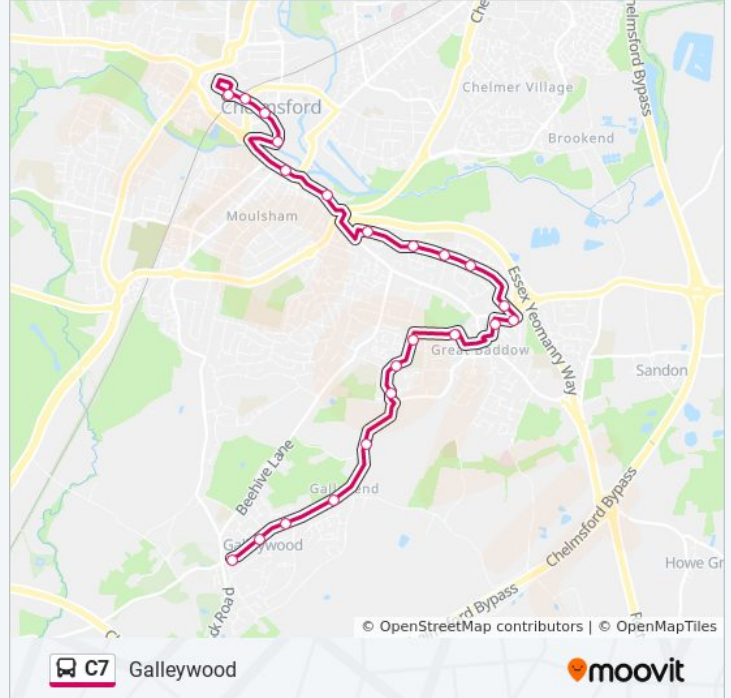

The Green, Galleywood

Keene Way, Galleywood

Skinner's Lane Shops, Galleywood

Keene Hall, Galleywood

C7 bus time schedules and route maps are available in an offline PDF at moovitapp.com. Use the [Moovit App](#) to see live bus times, train schedule or subway schedule, and step-by-step directions for all public transit in London.

[About Moovit](#) • [MaaS Solutions](#) • [Supported Countries](#) • [Mooviter Community](#)

© 2024 Moovit - All Rights Reserved

Check Live Arrival Times