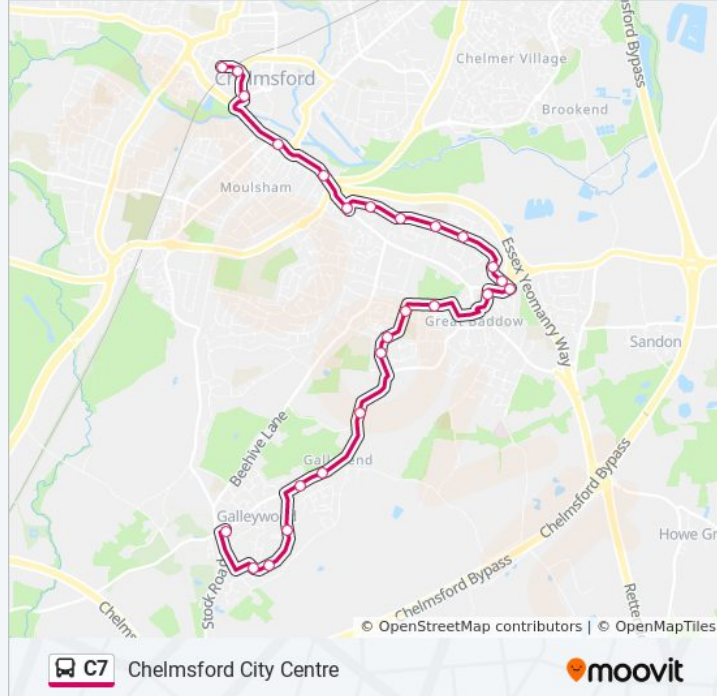

Use the Moovit App to find the closest C7 bus station near you and find out when is the next C7 bus arriving.

Direction: Chelmsford City Centre

25 stops

[VIEW LINE SCHEDULE](#)

- Keene Hall, Galleywood
- Well Lane, Galleywood
- West Lawn, Galleywood
- Barnard Road Co-Op, Galleywood
- Jubilee Park, Galleywood
- The Green, Galleywood
- Gt. Baddow Barn, Great Baddow
- Readers Corner, Great Baddow
- Purbeck Court, Great Baddow
- Dorset Close, Great Baddow
- Rothmans Avenue, Great Baddow
- Vineyards, Great Baddow
- The Kings Head, Great Baddow
- Lyster Avenue, Great Baddow
- Rifhams Drive, Great Baddow
- Tabors Avenue, Great Baddow
- Bramwoods Road, Great Baddow
- Meadgate Shops, Great Baddow
- Whitehouse Crescent, Great Baddow
- Meadgate Avenue, Great Baddow
- Army & Navy, Chelmsford
- Parkway, Chelmsford City Centre

C7 bus Info

Direction: Chelmsford City Centre

Stops: 25

Trip Duration: 33 min

Line Summary:

Retail Market, Chelmsford City Centre

Railway Station, Chelmsford City Centre

Bus Station, Chelmsford City Centre

Direction: Galleywood

22 stops

[VIEW LINE SCHEDULE](#)

Bus Station, Chelmsford City Centre

Railway Station, Chelmsford City Centre

Cathedral, Chelmsford City Centre

H & M, Chelmsford City Centre

Parkway, Chelmsford City Centre

C7 bus Info

Direction: Galleywood

Stops: 22

Trip Duration: 27 min

Line Summary:

The Green, Galleywood

Keene Way, Galleywood

Skinner's Lane Shops, Galleywood