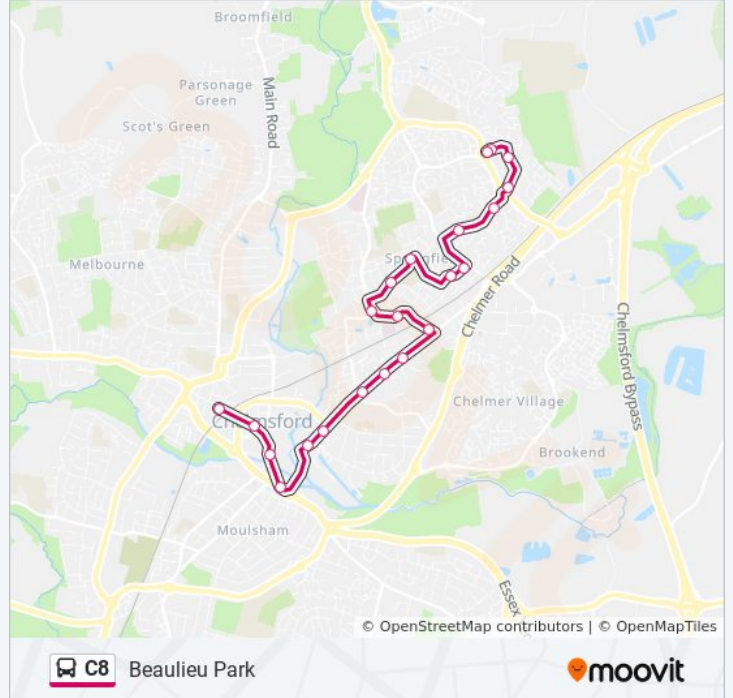

## Beaulieu Park

Get The App

The C8 bus line (Beaulieu Park) has 2 routes. For regular weekdays, their operation hours are:  
 (1) Beaulieu Park: 06:03 - 21:50 (2) Chelmsford City Centre: 05:28 - 21:25  
 Use the Moovit App to find the closest C8 bus station near you and find out when is the next C8 bus arriving.

**Direction: Beaulieu Park**  
 22 stops  
[VIEW LINE SCHEDULE](#)

**C8 bus Time Schedule**  
 Beaulieu Park Route Timetable:

Sunday	08:46 - 22:00
Monday	06:03 - 21:50
Tuesday	06:03 - 21:50
Wednesday	06:03 - 21:50
Thursday	06:03 - 21:50
Friday	06:03 - 21:50
Saturday	06:48 - 22:50

**C8 bus Info**  
**Direction:** Beaulieu Park  
**Stops:** 22  
**Trip Duration:** 22 min  
**Line Summary:**

**Direction: Chelmsford City Centre**

21 stops

[VIEW LINE SCHEDULE](#)

- Beaulieu Gardens, Beaulieu Park
- Louvain Drive, Beaulieu Park
- Montagu Gardens, Beaulieu Park
- Reubens Gate, North Springfield
- New Bowers Way, North Springfield
- Osea Way, Springfield
- Havengore, Springfield
- Falmouth Road, Springfield
- Two Saxons, Springfield
- Lawn Lane, Springfield
- Springfield Green, Springfield
- The Endeavour, Springfield
- Oaklea Avenue, Springfield
- Brookhurst Close, Springfield
- Chelmsford Prison, Springfield Park
- Boswells Drive, Chelmsford
- Town Centre Tesco Store, Chelmsford
- Parkway, Chelmsford City Centre

**C8 bus Info**

**Direction:** Chelmsford City Centre

**Stops:** 21

**Trip Duration:** 25 min

**Line Summary:**

Retail Market, Chelmsford City Centre

Railway Station, Chelmsford City Centre

Bus Station, Chelmsford City Centre